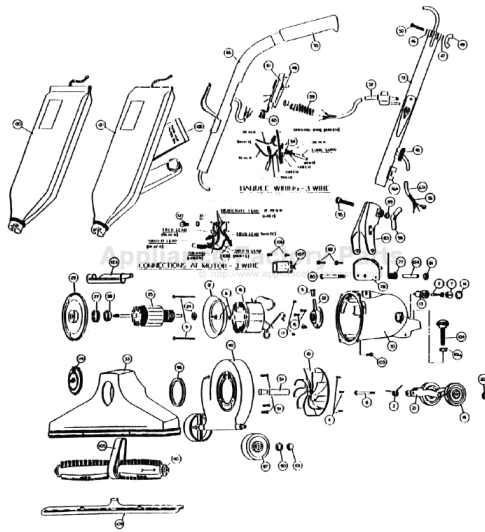

[Find Your Royal Vacuum Cleaner Parts - Select From 772 Models](#)

----- Manual continues below -----