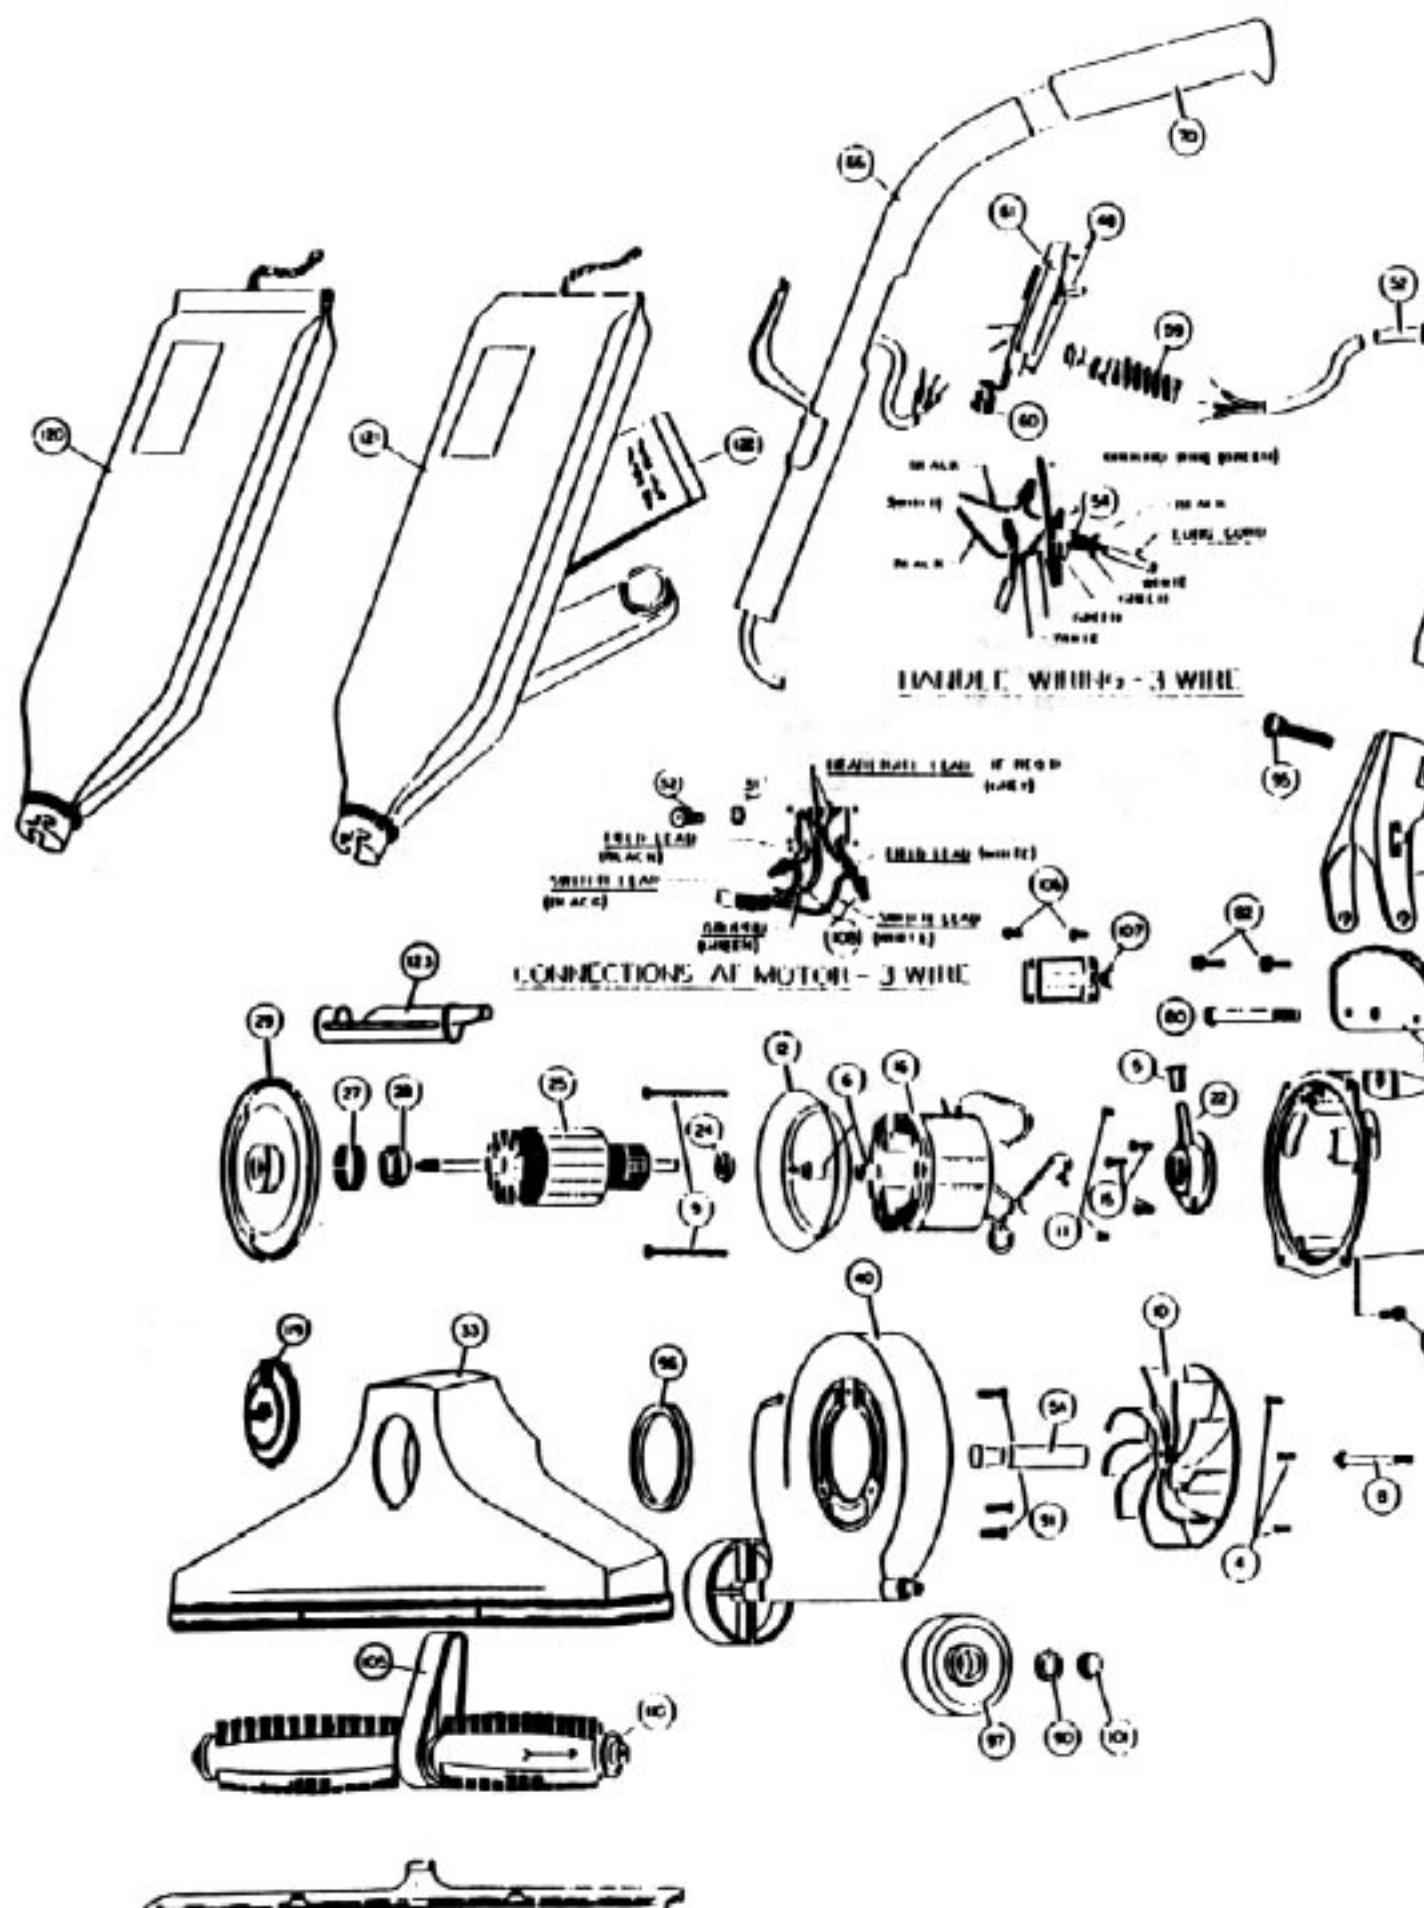

## Models: 7900

	NLA	Motor Unit Assy	80A	R-670844	Cord
2	R-672105	Carbon Brush Assy	81	R-028580	Handle
3	R-003008	Spring, rear fork	89	R-692225	Revolving
4	R-670013	Screw, motor plate ret.	96	R-880262	Belt
5	R-065028	Oiler Cap	97	R-003311	Washer
6	R-672103	Brush Holder & Screw Assembly	98	R-004723	Handle
6A	R-380261	Drive Shaft	99	R-133714	Handle
7	R-618016	Screw, field retainer	100	R-230713	Bolt
8	R-311031	Screw & Washer Assembly	101	R-285720	Wingnut
9	R-608005	Fan, heavy duty	103	R-801708	Bolt
10	R-780002	Field, 120v	104	R-801714	Nut
11	R-618772	Spacer, baffle	105	R-990104	Screw
14	R-871101	Motor Housing Assembly	106	R-183749	Side
15	R-801014	Set Screw, brush holder	107	R-006318	Lock
16	R-801017	Baffle Plate	108	R-880707	Screw
17	R-801019	Brush Holder	109	R-360753	Screw
18	R-801034	Brush Holder Protector Cap	110	R-080105	Screw
19	R-801701	Screw, rear bearing retainer	110A	R-608153	Nut
	R-061905	Rear Wheel, Fork & Shaft Assy	111	R-980743	Screw
22	R-671705	Wheel, 2 1/2" diam.	115	R-005138	Washer
23	R-801711A	Wheel Retainer	116	R-023309	Screw
24	R-028574	Rear Fork & Shaft Assembly	118	R-2854270	Gas
	R-078007	Motor Plate & Armature Assy	119	R-801711A	Wheel
26	R-175053	Washer, oil slinger	120	R-671705	Wheel
27	R-780001	Armature, 120v	121	R-672260	Belt
	NLA	Motor Plate & Bearing Assy	122	R-692270	Nozzle
29	R-880046	Tolerance Ring	123	R-080169	Adjuster
30	R-880026	Ball Bearing	124	R-770040	Bag
31	R-884003	Motor Plate	125	NLA	Bag
32	R-080126	Rear Bearing Assembly	126	R-3067247	Paper
33	R-381026	Nozzle Assembly	126	R-671075	Paper
43	R-061810	Fancase Assembly	126	R-66247	Paper
	NLA	Handle & Cord Assembly, 50ft	126	745	Paper
48	R-230324	Grommet	127	R-110773	Insert
49	R-003311	Washer, adaptor clamp screw	128	R-259761	Wire
50	R-023311	Lockwasher			
51	R-880707	Screw, switch plate			
52	R-801710	Wingnut, small			
53	R-801712	Screw, adaptor clamp			
	R-060831	Switch & Cord Assembly, 50 ft			
55	NLA	Cord & Plug Assembly, 50 ft			
57	R-259761	Wire Connector			
59	NLA	Cord Protecting Sleeve			
61	R-611305	Strain Relief, switch plate			
62	R-880304	Strain Relief, handle			