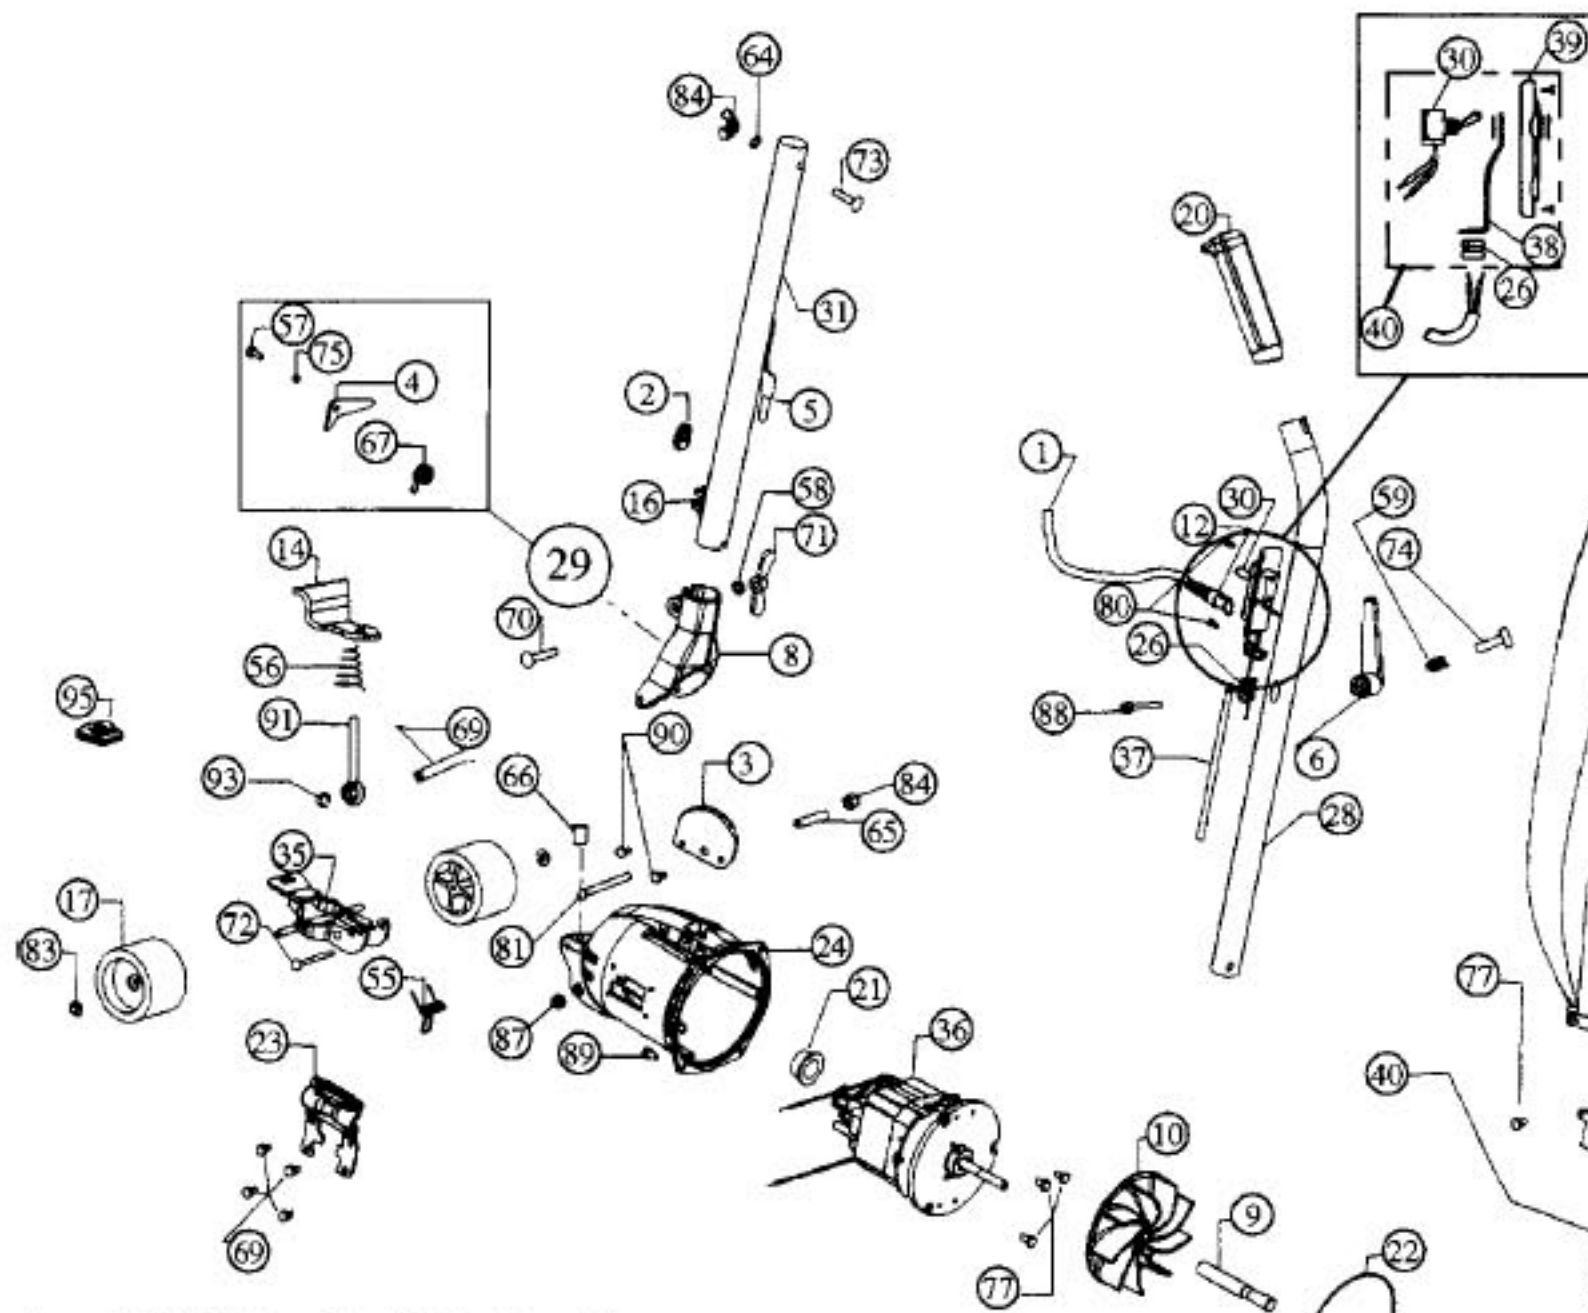

This Owner's Manual is provided and hosted by Appliance Factory Parts.

Royal 9961 Owner's Manual

[Shop genuine replacement parts for Royal 9961](#)

[Find Your Royal Vacuum Cleaner Parts - Select From 772 Models](#)

----- Manual continues below -----

Models: 9961

- 1 R-028539A..... Cord & Plug Assembly
- 2 R-230324 Grommet
- 3 R-133716 Handle Stop Plate
- 4 R-133735 Latch
- 5 R-259316 Cord Hook, lower
- 6 R-259318 Cord Hook, upper
- 7 R-2854270 Nozzle Gasket
- 8 R-2857040 Handle Fork
- 9 R-380261 Shaft Extension
- 10 R-608005 Fan
- 11 R-611101 Axle Stud
- 12 R-322305 Strain Relief, flex type
- 13 R-801201A..... Bumper, magnum blue
- 14 R-133715 Adjuster Release
- 15 R-080169 Adjust-O-Rite Plate, burgundy
- 16 R-670844 Cord Clip
- 17 R-880705 Wheel
- 18 R-672260 Belt
- 19 R-672270 Nozzle Guard