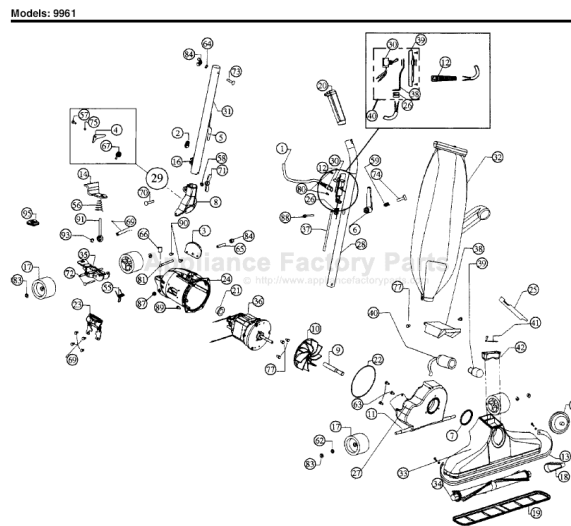

This Owner's Manual is provided and hosted by Appliance Factory Parts.

Royal 9961 Owner's Manual

[Shop genuine replacement parts for Royal 9961](#)

[Find Your Royal Vacuum Cleaner Parts - Select From 772 Models](#)

----- Manual continues below -----

Models: 9961

- 1 R-028539A..... Cord & Plug Assembly
- 2 R-230324 Grommet
- 3 R-133716 Handle Stop Plate
- 4 R-133735 Latch
- 5 R-259316 Cord Hook, lower
- 6 R-259318 Cord Hook, upper
- 7 R-2854270 Nozzle Gasket
- 8 R-2857040 Handle Fork
- 9 R-380261 Shaft Extension
- 10 R-608005 Fan
- 11 R-611101 Axle Stud
- 12 R-322305 Strain Relief, flex type
- 13 R-801201A..... Bumper, magnum blue
- 14 R-133715 Adjuster Release
- 15 R-080169 Adjust-O-Rite Plate, burgundy
- 16 R-670844 Cord Clip
- 17 R-880705 Wheel
- 18 R-672260 Belt
- 19 R-672270 Nozzle Guard