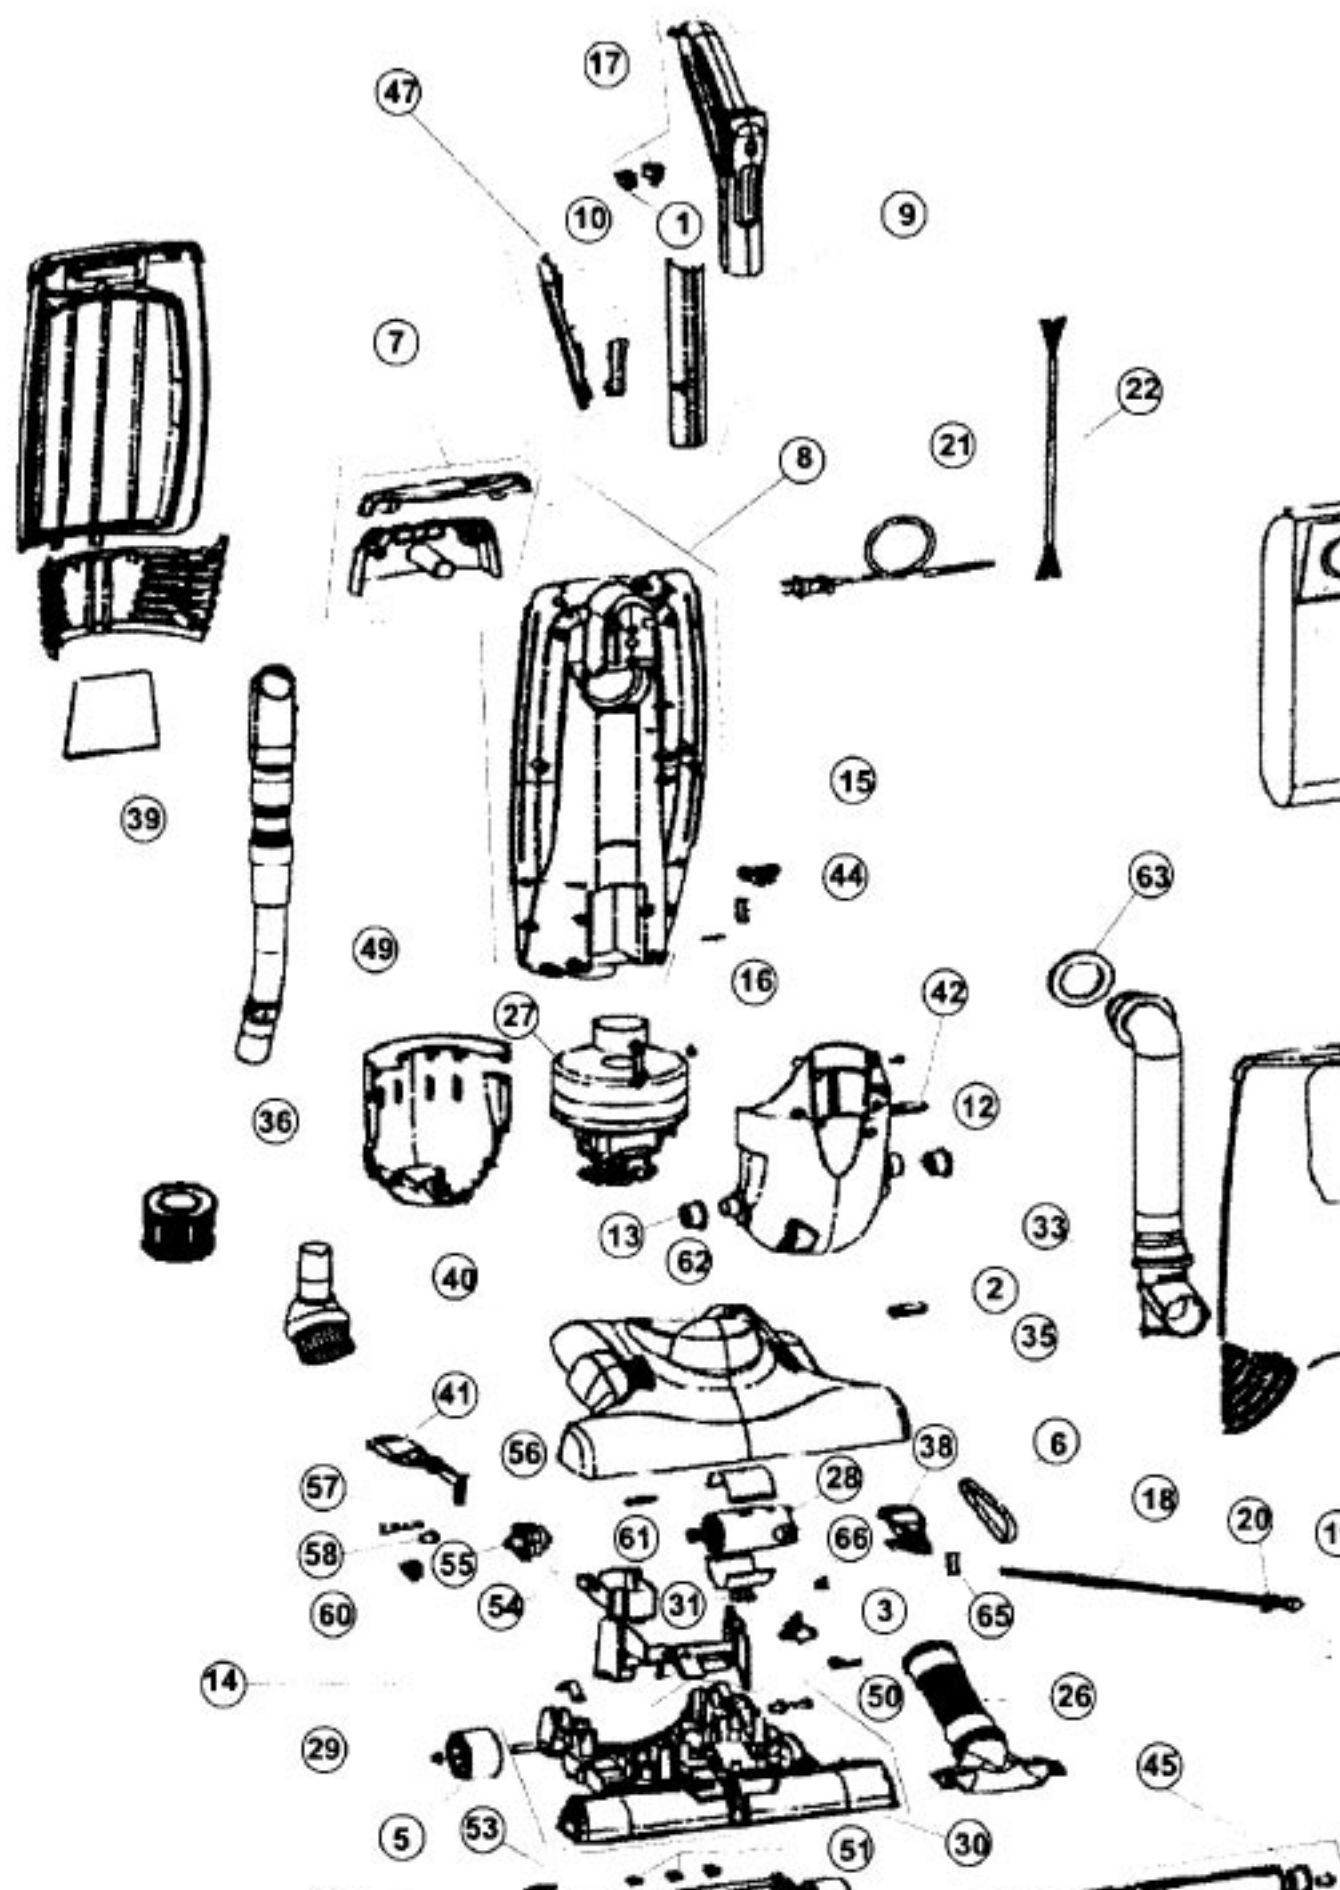

Model: RY9000, RY9100, RY9200

Model: RY9000, RY9100, RY9200

Index	Part No.	Description
1	R-912040	Power switch
2	R-023900	Rectifier assembly
3	R-912495	Brushroll micro switch
4	R-001260	Nozzle guard
5	R-0015M0	Roller
6	R-002560	Cog belt
7	R-0173A2	Bag chamber top assembly w/o FBI (RY9000)
		Bag chamber top assembly w/FBI (RY9100, RY9200)
8	R-007560	Bag chamber assembly
9	R-0085BB	Upper handle assembly
10	R-0089BB	Upper cord hook
11	R-115016	Type U microfresh bag, 7 pack (RY9000, RY9100)
	R-190900	Type U HEPA bag (RY9200)
12	R-010860	Pivot ring
13	R-010960	Pivot ring
14	R-011000	Pivot clamp
15	R-0111BB	Lower cord hook
16	R-011200	Lower cord hook spring
17	R-020600	Brushroll shut off switch
18	R-027000	Socket assembly
19	R-920906	Bulb #906
20		Socket clip
21	R-0211M0	Power cord
22	R-024200	Internal cord
23	R-034000	Brushroll assembly
24	R-034800	Right bristle strip
25	R-034900	Left bristle strip
26		Lower hose assembly
27		Blower motor assembly (RY9000, RY9100)
		Blower motor assembly - single (RY9200)
28		Brush motor assembly
29	R-710102	Wheel retainer
30	R-001000	Nozzle base and rear axle assembly
31	R-021000	Brush motor circuit breaker
32	R-0121A2	Lower handle tube - plastic
33		Lower dirt tube gasket
34		Front bag chamber assembly (RY9000)
		Front bag chamber assembly (RY9100)
		Front bag chamber assembly (RY9200)
35		Bumper
36		Royalair microfresh filter (RY9000)
	R-013000	HEPA filter assembly (RY9100, RY9200)
37	R-0117AZ	Hose accessory door, chrome
		Hose accessory door, polished
		Hose accessory door, aluminum
38	R-002700	Handle release pedal
39		Bag chamber filter
40		Nozzle cover
41		Height adjustment pedal

Index	Part No.	Description
43	R-016500	Base gasket
44	R-031000	Roll pin
45	R-034700	End cap
46	R-034600	Nut
47	R-015300	Upper cord hook
48		Handle release pedal
49		Rear motor assembly
50	R-021400	Thermal fuse
51		Front axle assembly
52		Front axle nut
53		Height adjustment pedal
54		Height adjustment pedal
55		Height adjustment pedal
56		Height adjustment pedal
57		Height adjustment pedal
58		Bushing
59		Height adjustment pedal
60		Ratchet
61		Height adjustment pedal
62		Headlight
63		Upper handle assembly
64		Hose assembly
65		Brushroll assembly
66	R-031200	Handle release pedal
67	R-0121BB	Complete lower handle assembly

ATTACHMENT KIT - DELUXE

	R-305	Full attachment kit
	R-258801B	Crevices attachment
	R-024585	Hose cleaning attachment
	R-041076A	Lower handle attachment
	R-041077	Upper handle attachment
	R-995084B	7' hose attachment
	R-097282B	Round upholstery attachment
	R-415582B	6" upholstery attachment
	R-415682B	10" upholstery attachment

ATTACHMENT KIT

	R-304	Full attachment kit
	R-4028036	Extension attachment
	R-502801	Crevices attachment
	R-024585	Hose cleaning attachment
	R-051284	Hose attachment
	R-050282	Round upholstery attachment
	R-097682	10" upholstery attachment
	R-098584	Upholstery attachment
	R-306	Attachment kit
	R-307	Attachment kit