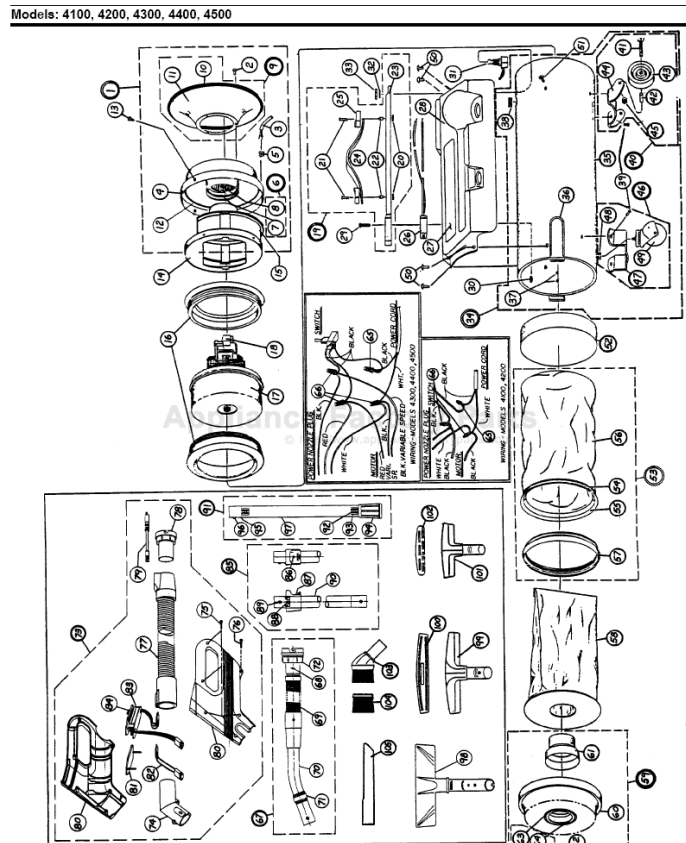

[Find Your Royal Vacuum Cleaner Parts - Select From 772 Models](#)

----- Manual continues below -----