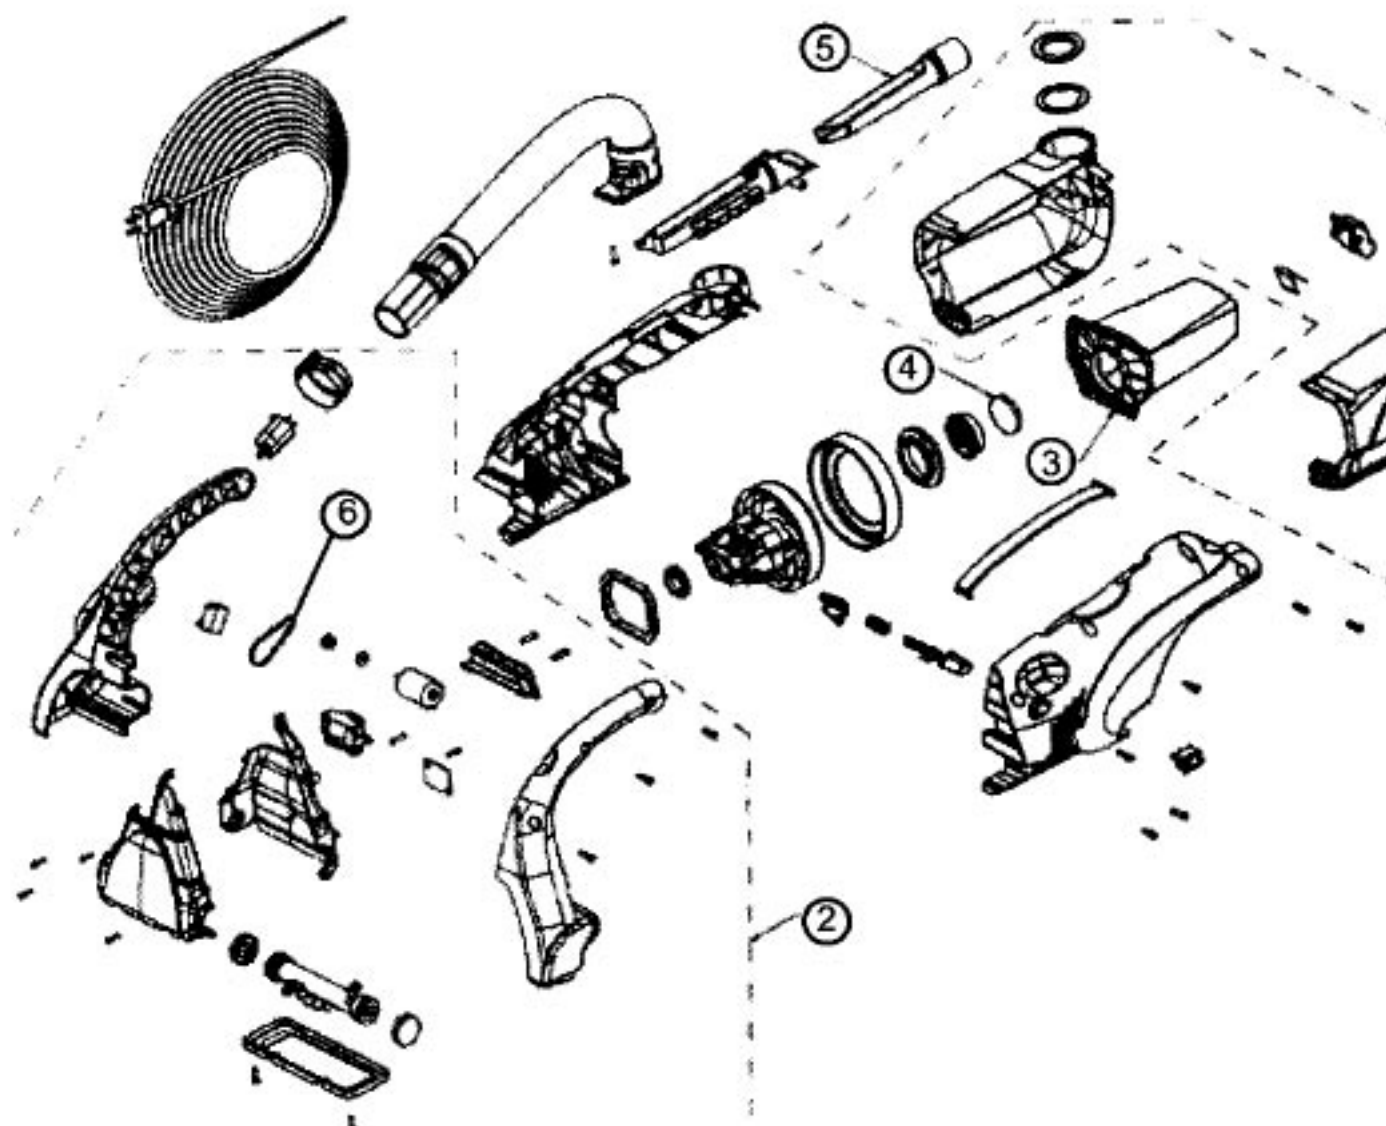

This Owner's Manual is provided and hosted by [Appliance Factory Parts](#).

Royal 08240 Owner's Manual

[Shop genuine replacement parts for Royal 08240](#)

[Find Your Royal Vacuum Cleaner Parts - Select From 772 Models](#)

----- Manual continues below -----

ROYAL

Models: 08240, 08245

- 1 R-240120 Dirt cup assembly
- 2 R-240180 Nozzle assembly, 08240
R-240181 Nozzle assembly, 08245
- 3 R-240160 Filter
- 4 R-240175 Secondary foam filter
- 5 R-240350 Crevice tool
- 6 R-240247 Cog belt