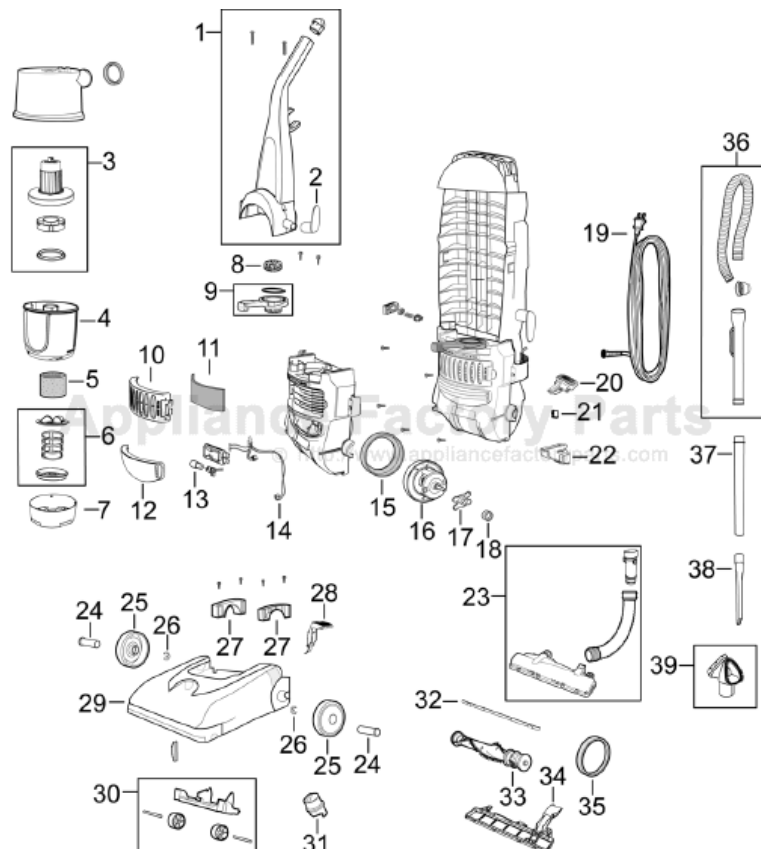

Bissell 6579-3 Owner's Manual

[Shop genuine replacement parts for Bissell 6579-3](#)

[Find Your Bissell Vacuum Cleaner Parts - Select From 376 Models](#)

----- Manual continues below -----

POWERFORCE BAGLESS

Model 6579-2

POWERFORCE BAGLESS VACUUM

CleanView™ Model 6579-2

KEY	PART NO	DESCRIPTION
1	B-203-1197	Upper Handle Assy
2	B-203-1198	Cord Wrap
3	B-203-1180	Cyclone Assy - Grey
4	B-203-1181	Dirt Cup
5	B-203-1192	Foam Filter
6	B-203-1183	Pleated Circular Filter
7	B-203-1182	Filter Case
8	B-203-1215	Lever Filter
9	B-203-1190	Lock n' Seal Lever
10	B-203-1191	Filter Grille
11	B-203-1194	Filter
12	B-203-1242	Lens
13	B-203-1297	Light Bulb - 12V
14	B-203-1213	Wire Harness - Thermo
15	B-203-1218	Motor Cushion - Large
16	B-203-2211	Motor
17	B-203-1217	Motor Support
18	B-203-1107	Motor Cushion - Small
19	B-203-1067	Power Cord
20	B-203-1199	Switch Button
21	B-203-1243	Main Switch
22	B-203-1212	Switch Cap
23	B-203-1110	Case Drum Assy
24	B-203-2547	Axle
25	B-203-2037	Rear Wheel
26	B-203-2548	E-Ring
27	B-203-1222	Neck Brush
28	B-203-1044	Lever Release
29	B-203-1343	Top Cover - Midnight Blue
30	B-203-1330	Roller Assy. W/ Axle
31	B-203-1188	Height Adjustment Knob
32	B-203-1241	Bumper
33	B-203-2032	Brush
34	B-203-1091	Access Plate
35	B-203-1093	Belt
36	B-203-1216	Hose Assy
37	B-203-1022	Extension Wand
38	B-203-1063	Crevice Tool
39	B-203-1099	Dust Brush Combo Tool
xx	B-203-1003	Screw - Handle/Hose Cuff
xx	B-210-5825	User's Guide - United States