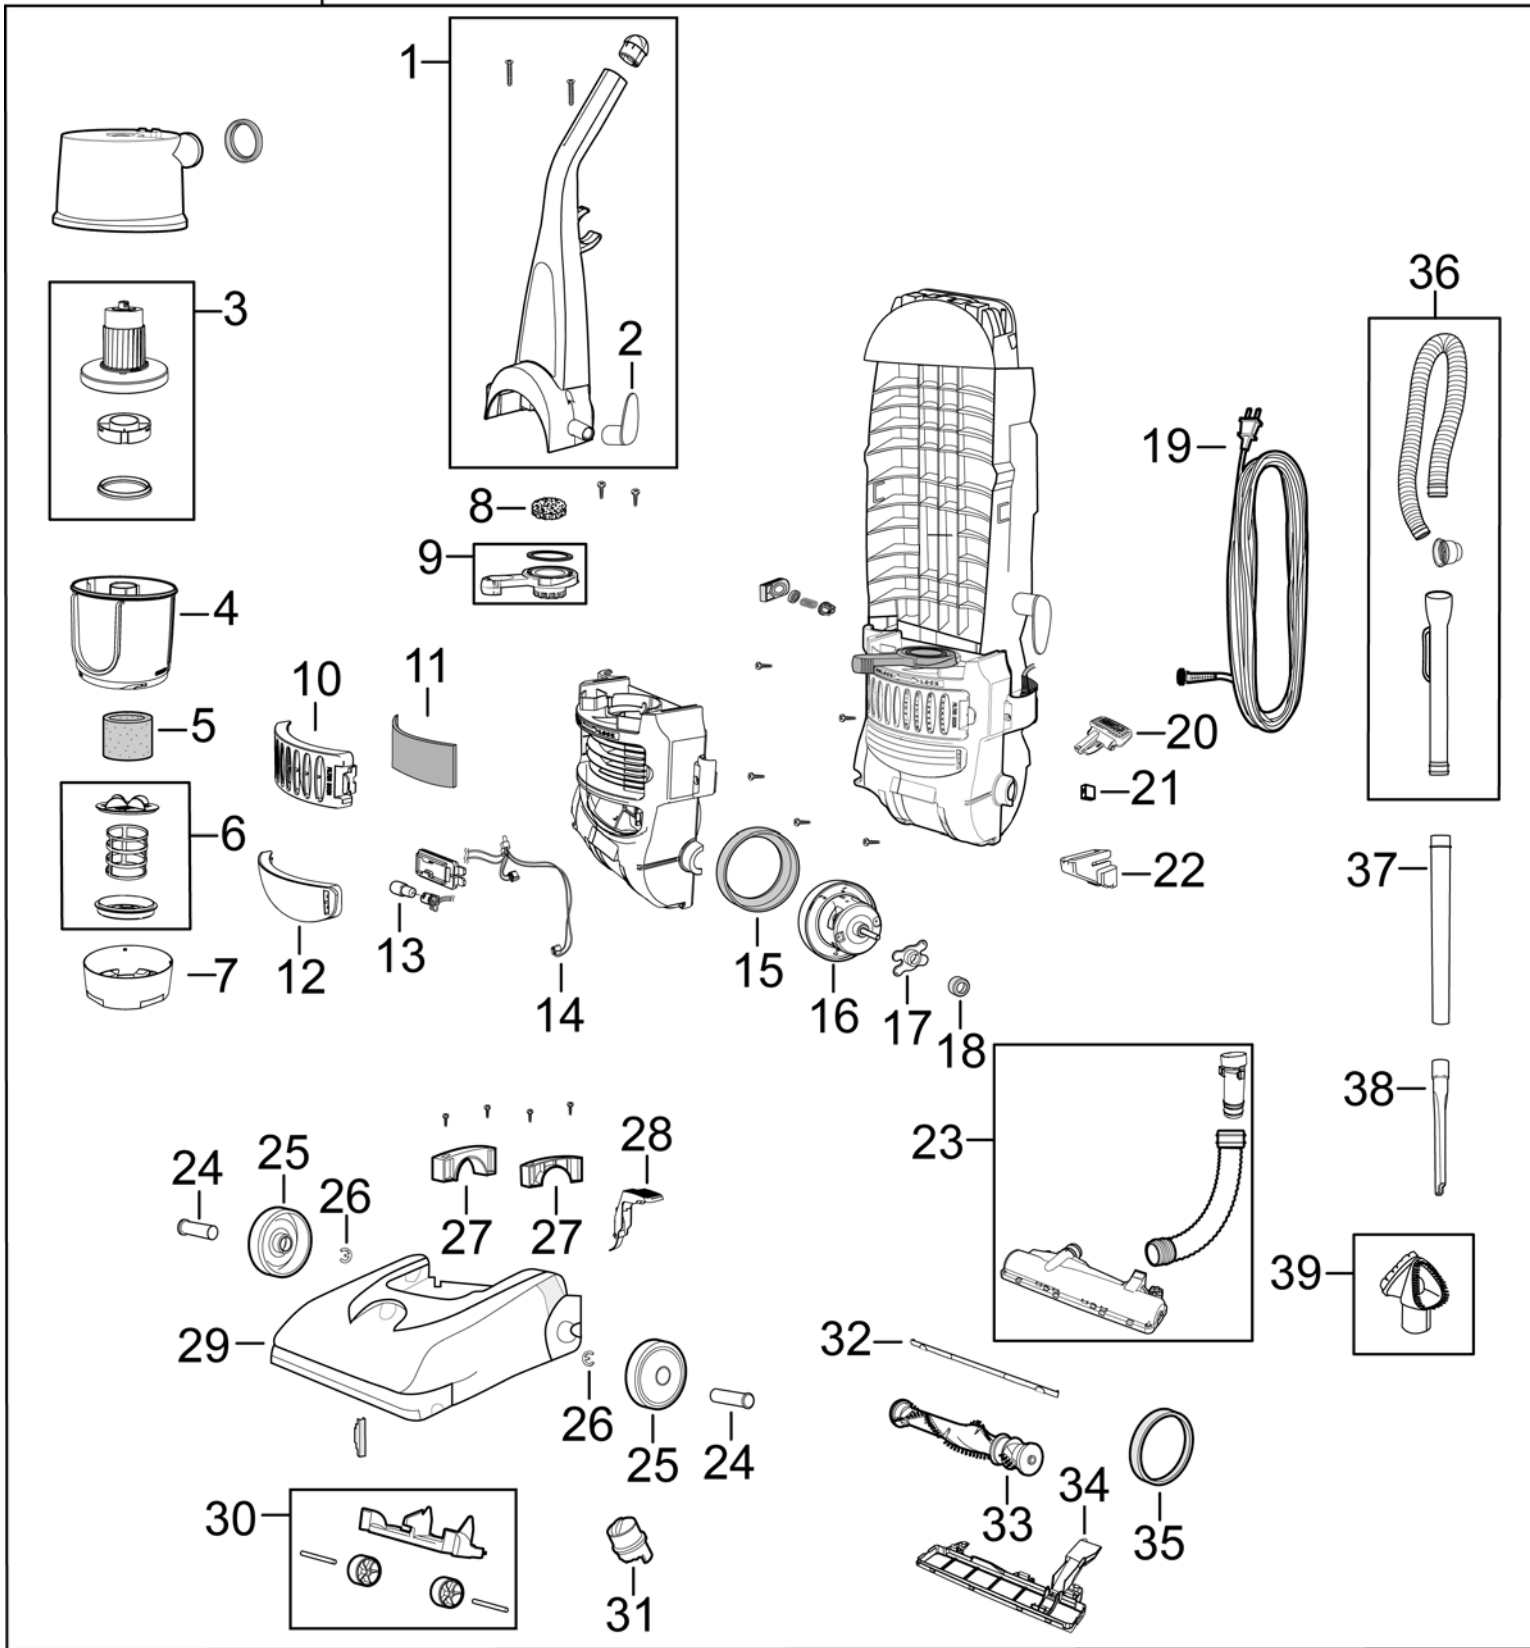

Bissell 6579-3 Owner's Manual

[Shop genuine replacement parts for Bissell 6579-3](#)

[Find Your Bissell Vacuum Cleaner Parts - Select From 376 Models](#)

----- Manual continues below -----

POWERFORCE BAGLESS

Model 6579-2

POWERFORCE BAGLESS VACUUM

CleanView™ Model 6579-2

KEY	PART NO	DESCRIPTION
1	B-203-1197	Upper Handle Assy
2	B-203-1198	Cord Wrap
3	B-203-1180	Cyclone Assy - Grey
4	B-203-1181	Dirt Cup
5	B-203-1192	Foam Filter
6	B-203-1183	Pleated Circular Filter
7	B-203-1182	Filter Case
8	B-203-1215	Lever Filter
9	B-203-1190	Lock n' Seal Lever
10	B-203-1191	Filter Grille
11	B-203-1194	Filter
12	B-203-1242	Lens
13	B-203-1297	Light Bulb - 12V
14	B-203-1213	Wire Harness - Thermo
15	B-203-1218	Motor Cushion - Large
16	B-203-2211	Motor
17	B-203-1217	Motor Support
18	B-203-1107	Motor Cushion - Small
19	B-203-1067	Power Cord
20	B-203-1199	Switch Button
21	B-203-1243	Main Switch
22	B-203-1212	Switch Cap
23	B-203-1110	Case Drum Assy
24	B-203-2547	Axle
25	B-203-2037	Rear Wheel
26	B-203-2548	E-Ring
27	B-203-1222	Neck Brush
28	B-203-1044	Lever Release
29	B-203-1343	Top Cover - Midnight Blue
30	B-203-1330	Roller Assy. W/ Axle
31	B-203-1188	Height Adjustment Knob
32	B-203-1241	Bumper
33	B-203-2032	Brush
34	B-203-1091	Access Plate
35	B-203-1093	Belt
36	B-203-1216	Hose Assy
37	B-203-1022	Extension Wand
38	B-203-1063	Crevice Tool
39	B-203-1099	Dust Brush Combo Tool
xx	B-203-1003	Screw - Handle/Hose Cuff
xx	B-210-5825	User's Guide - United States