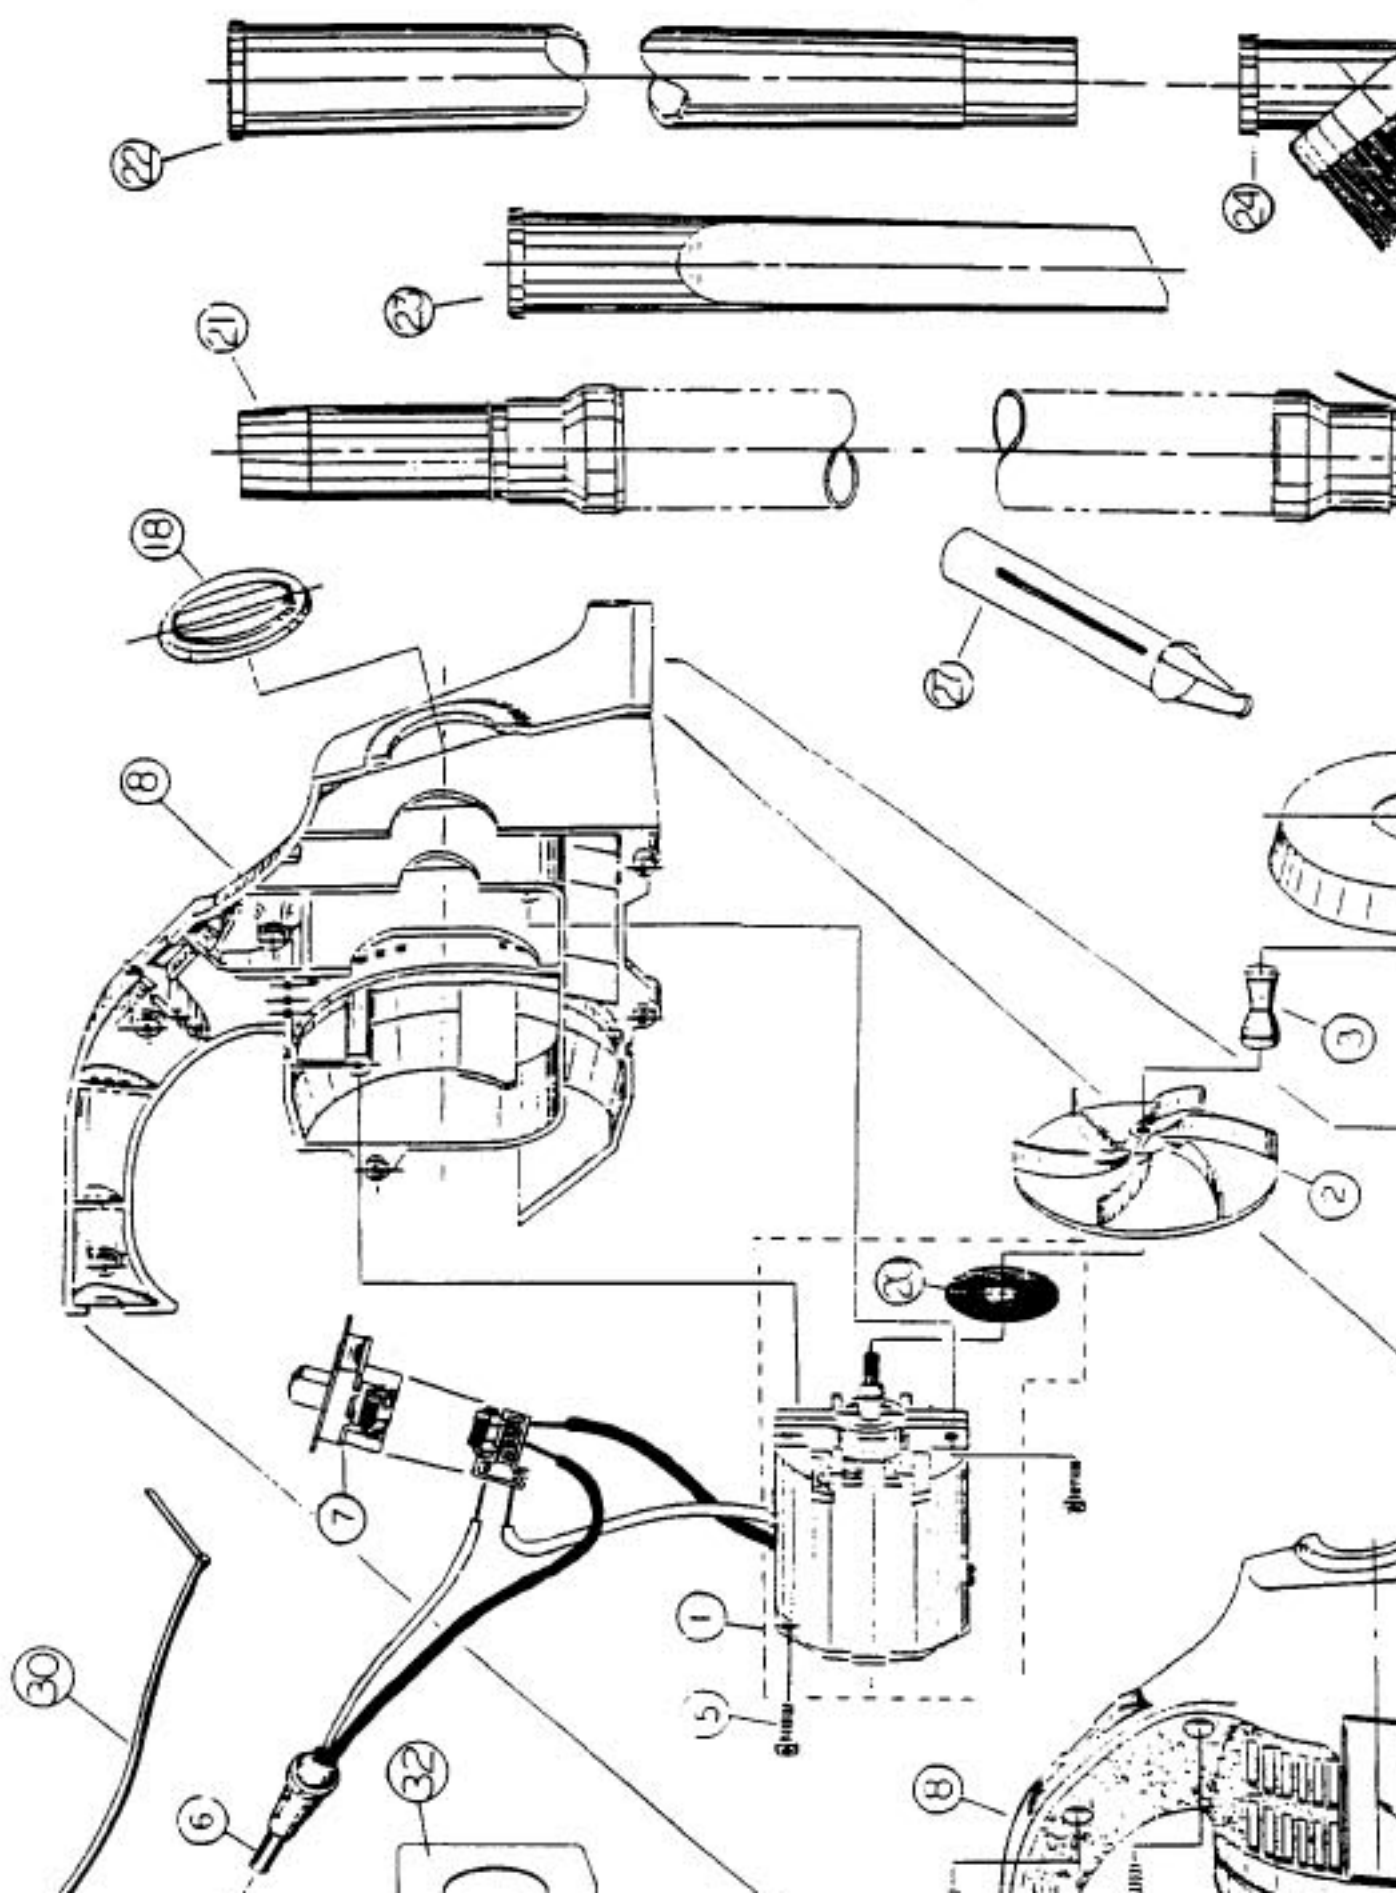

This Owner's Manual is provided and hosted by [Appliance Factory Parts](#).

Royal M550CA Owner's Manual

[Shop genuine replacement parts for Royal M550CA](#)

[Find Your Royal Vacuum Cleaner Parts - Select From 772 Models](#)

----- Manual continues below -----

ROYAL

Models: 103, 103B, 10515, 10515B, 10563CA, 10563CAB, DD120, 150CA, 150B, 150ZU
500B, 503B, 510, 510A, 513B, 513PL, 515, DD520, DD520B, 523, 533, 537, 537B, 537CA
553ZUK, 560, 06500, 08130, 08130B, 08130CA, 08130CAB, 08500, 08500B, 08500CA, 0

ROYAL

Models: 103, 103B, 10515, 10515B, 10563CA, 10563CAB, DD120, 150CA, 150B, 150Z, 500B, 503B, 510, 510A, 513B, 513PL, 515, DD520, DD520B, 523, 533, 537, 537B, 537C, 553ZUK, 560, 06500, 08130, 08130B, 08130CA, 08130CAB, 08500, 08500B, 08500CA,