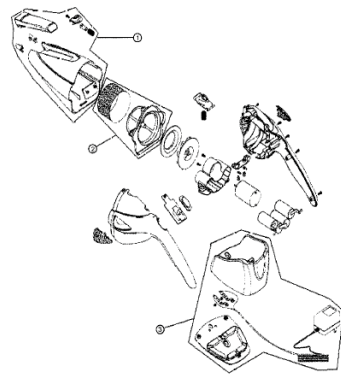

This Owner's Manual is provided and hosted by [Appliance Factory Parts](#).

Royal 0881 Owner's Manual

[Shop genuine replacement parts for Royal 0881](#)

Models: 0880/0880DV/0881/0886/0887/0890/0895/0896/0914

Scorpion/Jaguar

Index	Part No.	Description
1	R-088559	Dust cup assembly
2	R-088570	Filter assembly
3	R-088572	Charger assembly - 4.8 volt

Appliance Factory Parts

© <http://www.appliancefactoryparts.com>

Platinum

0890/0895/0896

Index	Part No.	Description
1	R-088559	Dust cup assembly
2	R-088570	Filter assembly
3	R-088580	Charger assembly - 7.2 volt

Index	Part No.	Description
1	NA	Dust cup assembly
2	R-ME1300	Filter assembly
3	NA	Charger assembly

Extreme Power

0914

[Find Your Royal Vacuum Cleaner Parts - Select From 772 Models](#)

----- Manual continues below -----

Models: 0880/0880DV/0881/0886/0887/0890/0895/0896/0914

Index	Part No.	
1	R-088559	Dust cup
2	R-088570	Filter as
3	R-088572	Charger