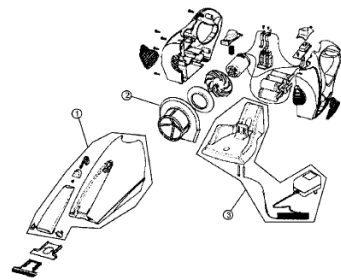

Scorpion/Jaguar

Index	Part No.	Description
1	R-088559	Dust cup assembly
2	R-088570	Filter assembly
3	R-088572	Charger assembly - 4.8 volt

Appliance Factory Parts

© <http://www.appliancefactoryparts.com>

Platinum

0890/0895/0896

Index	Part No.	Description
1	R-088559	Dust cup assembly
2	R-088570	Filter assembly
3	R-088580	Charger assembly - 7.2 volt

Index	Part No.	Description
1	NA	Dust cup assembly
2	R-ME1300	Filter assembly
3	NA	Charger assembly

Extreme Power

0914

[Find Your Royal Vacuum Cleaner Parts - Select From 772 Models](#)

----- Manual continues below -----

Models: 0880/0880DV/0881/0886/0887/0890/0895/0896/0914

Index	Part No.	
1	R-088559	Dust cup
2	R-088570	Filter as
3	R-088572	Charger