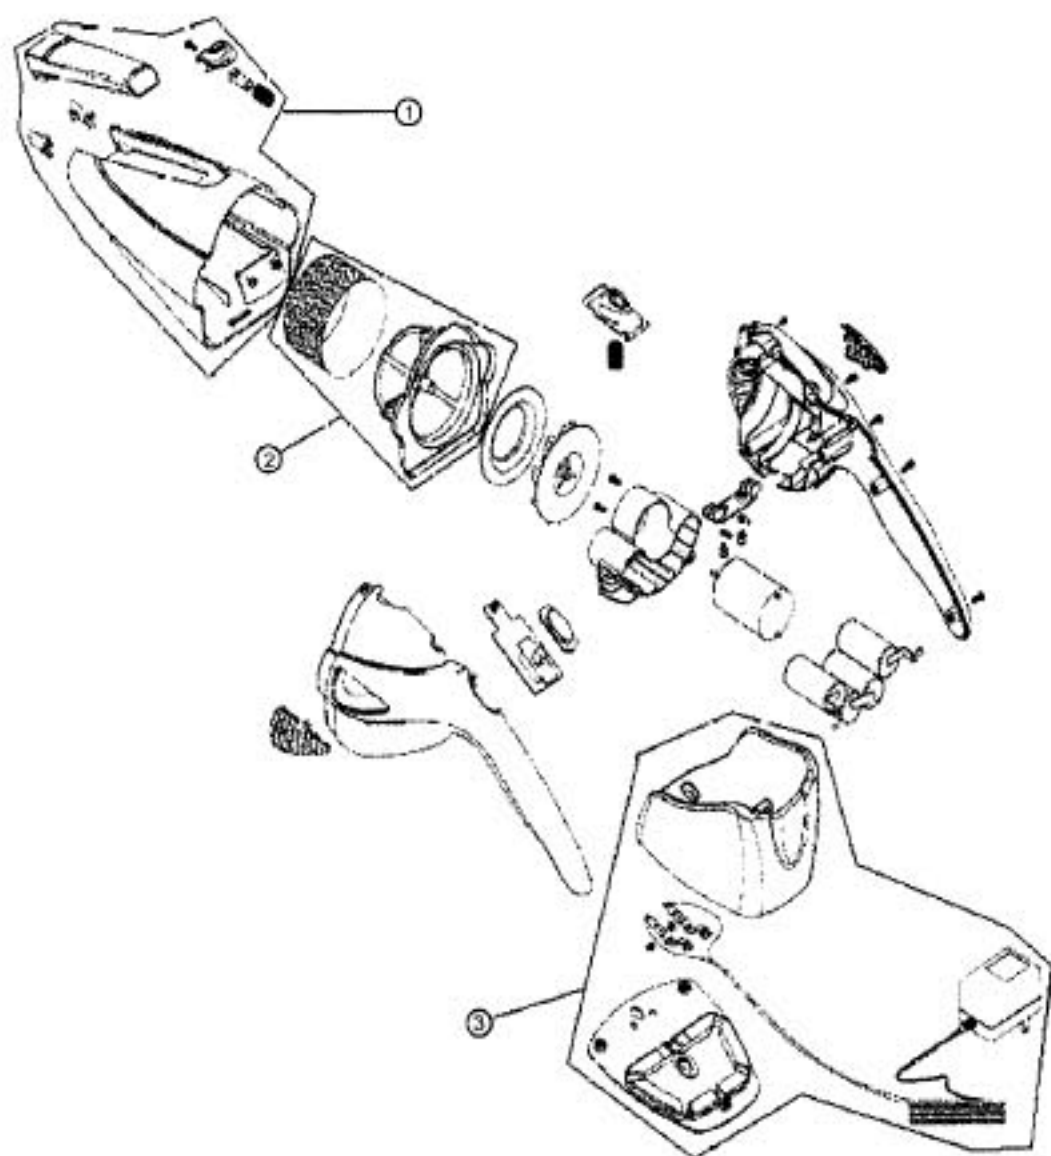

0890/0895/0896

Index	Part No.	Description
1	R-088559	Dust cup assembly
2	R-088570	Filter assembly
3	R-088580	Charger assembly - 7.2 volt

Index	Part No.	Description
1	NA	Dust cup assembly
2	R-ME1300	Filter assembly
3	NA	Charger assembly

Extreme Power

0914

[Find Your Royal Vacuum Cleaner Parts - Select From 772 Models](#)

----- Manual continues below -----

Models: 0880/0880DV/0881/0886/0887/0890/0895/0896/0914

Index	Part No.	
1	R-088559	Dust cup
2	R-088570	Filter as
3	R-088572	Charger