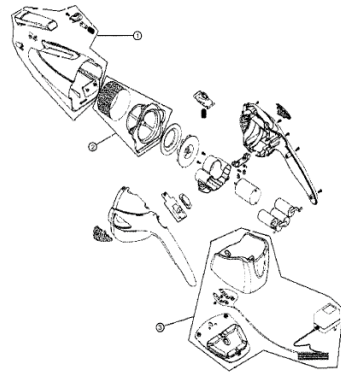

Royal 0890 Owner's Manual

[Shop genuine replacement parts for Royal 0890](#)

Models: 0880/0880DV/0881/0886/0887/0890/0895/0896/0914

Scorpion/Jaguar

Index	Part No.	Description
1	R-088559	Dust cup assembly
2	R-088570	Filter assembly
3	R-088572	Charger assembly - 4.8 volt

Appliance Factory Parts

© http://www.appliancefactoryparts.com

Platinum

0890/0895/0896

Index	Part No.	Description
1	R-088559	Dust cup assembly
2	R-088570	Filter assembly
3	R-088580	Charger assembly - 7.2 volt

Index	Part No.	Description
1	NA	Dust cup assembly
2	R-ME1300	Filter assembly
3	NA	Charger assembly

Extreme Power

0914

[Find Your Royal Vacuum Cleaner Parts - Select From 772 Models](#)

----- Manual continues below -----

Models: 0880/0880DV/0881/0886/0887/0890/0895/0896/0914

Index	Part No.	
1	R-088559	Dust cup
2	R-088570	Filter as
3	R-088572	Charger

Index	Part No.	
1	R-089559	Dust cup
2	R-088570	Filter as
3	R-088580	Charger