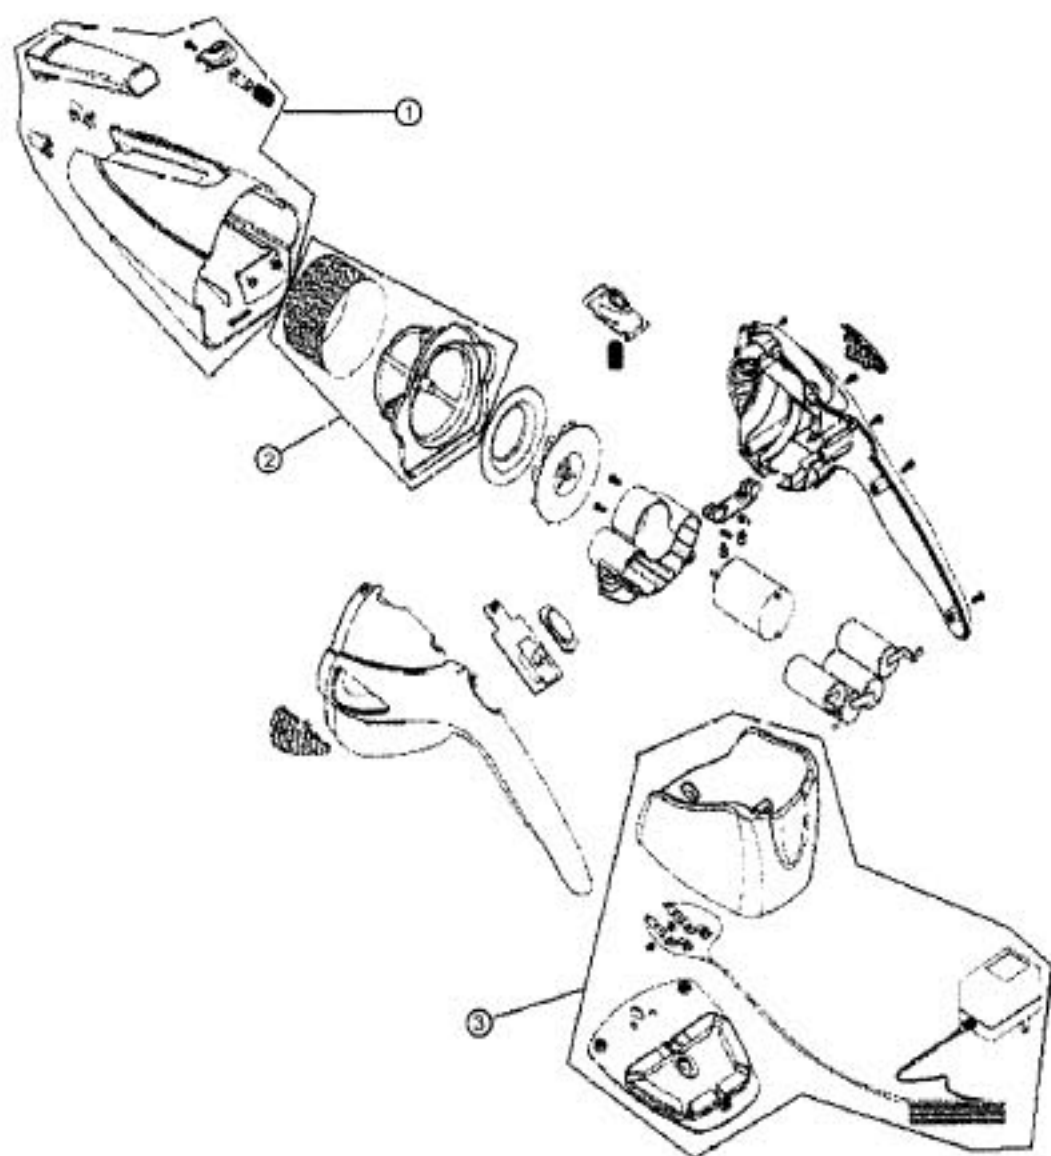

Royal 0890 Owner's Manual

[Shop genuine replacement parts for Royal 0890](#)

Models: 0880/0880DV/0881/0886/0887/0890/0895/0896/0914

Scorpion/Jaguar

Index	Part No.	Description
1	R-088559	Dust cup assembly
2	R-088570	Filter assembly
3	R-088572	Charger assembly - 4.8 volt

Appliance Factory Parts

© http://www.appliancefactoryparts.com

Platinum

0890/0895/0896

Index	Part No.	Description
1	R-088559	Dust cup assembly
2	R-088570	Filter assembly
3	R-088580	Charger assembly - 7.2 volt

Index	Part No.	Description
1	NA	Dust cup assembly
2	R-ME1300	Filter assembly
3	NA	Charger assembly

Extreme Power

0914

[Find Your Royal Vacuum Cleaner Parts - Select From 772 Models](#)

----- Manual continues below -----

Models: 0880/0880DV/0881/0886/0887/0890/0895/0896/0914

Index	Part No.	
1	R-088559	Dust cup
2	R-088570	Filter as
3	R-088572	Charger

Index	Part No.	
1	R-089559	Dust cup
2	R-088570	Filter as
3	R-088580	Charger