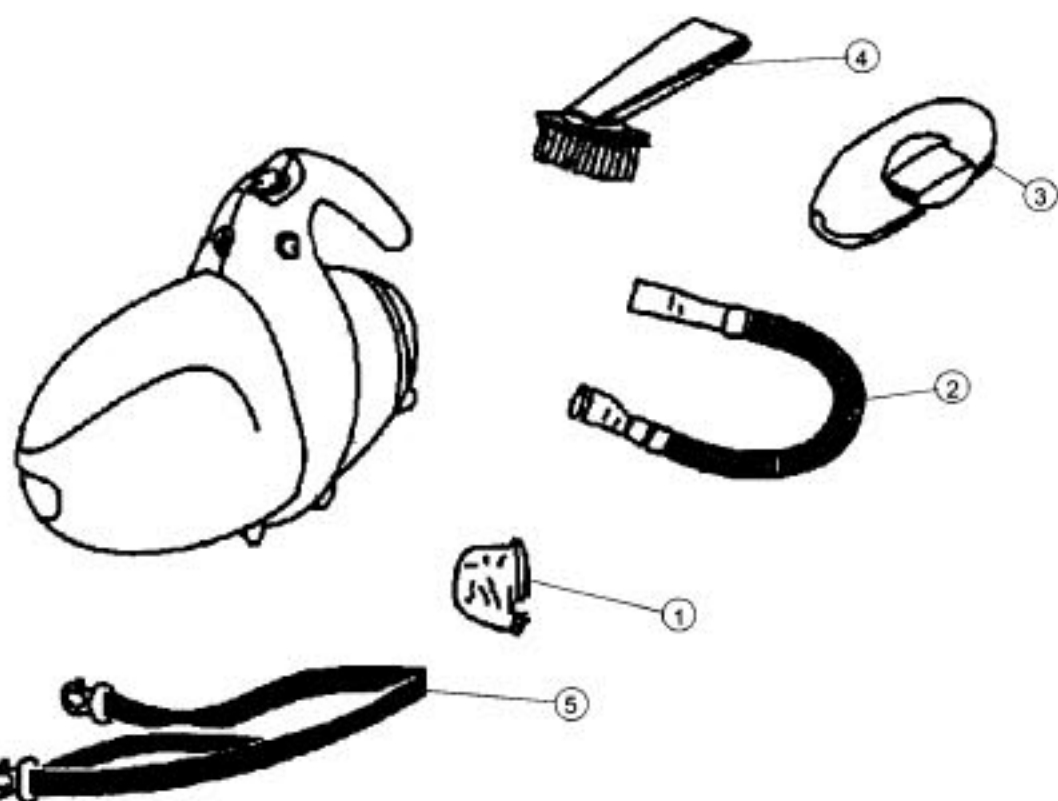

Scorpion Quick Flip
08220

| Index | Part No. | Description |
|-------|----------|---------------------------|
| 1 | R-DE0900 | Filter |
| 2 | NA | Flexible hose assembly |
| 3 | NA | upholstery brush assembly |
| 4 | NA | shoulder strap |

[Find Your Royal Vacuum Cleaner Parts - Select From 772 Models](#)

----- Manual continues below -----

Models: 08200, 08201, 08210, 08050, 08055, 08220

| Index | Part No. | |
|-------|----------|-----------|
| 1 | R-200550 | Filter pa |
| 2 | R-200560 | Flexible |
| 3 | R-200570 | Floor br |
| 4 | R-200580 | Crevice |
| 4 | NLA | Crevice |
| 5 | R-200585 | Shoulde |
| 6 | NA | Turbo to |