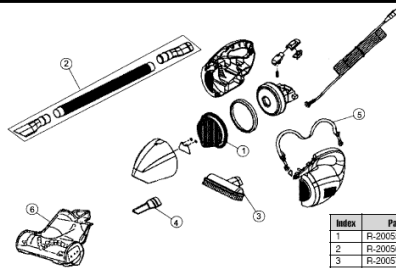

This Owner's Manual is provided and hosted by Appliance Factory Parts.

Royal 08055 Owner's Manual

[Shop genuine replacement parts for Royal 08055](#)

Models: 08200, 08201, 08210, 08050, 08055, 08220

Scorpion
08200, 08201, 08210

| Index | Part No. | Description |
|-------|----------|-----------------------------|
| 1 | R-200550 | Filter package |
| 2 | R-200560 | Flexible hose assembly |
| 3 | R-200570 | Floor brush assembly |
| 4 | R-200580 | Crevice tool (08200, 08201) |
| 4 | N/A | Crevice tool (08210) |
| 5 | R-200585 | Shoulder strap |
| 6 | NA | Turbo tool (08210) |

Dynamo Devil Ray
08050, 08055

| Index | Part No. | Description |
|-------|----------|---------------------------|
| 1 | R-805000 | Filter package |
| 2 | NA | Flexible hose assembly |
| 3 | NA | upholstery brush assembly |
| 4 | NA | crevice brush |
| 5 | NA | shoulder strap |

[Find Your Royal Vacuum Cleaner Parts - Select From 772 Models](#)

----- Manual continues below -----

Models: 08200, 08201, 08210, 08050, 08055, 08220

| Index | Part No. | |
|-------|----------|-----------|
| 1 | R-200550 | Filter pa |
| 2 | R-200560 | Flexible |
| 3 | R-200570 | Floor br |
| 4 | R-200580 | Crevice |
| 4 | NLA | Crevice |
| 5 | R-200585 | Shoulde |
| 6 | NA | Turbo to |