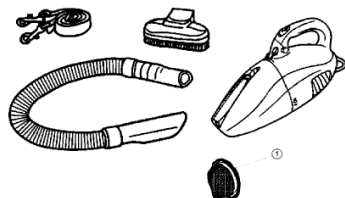

This Owner's Manual is provided and hosted by Appliance Factory Parts.

Royal 08055 Owner's Manual

[Shop genuine replacement parts for Royal 08055](#)

Models: 08200, 08201, 08210, 08050, 08055, 08220

Scorpion
08200, 08201, 08210

| Index | Part No. | Description |
|-------|----------|-----------------------------|
| 1 | R-200550 | Filter package |
| 2 | R-200560 | Flexible hose assembly |
| 3 | R-200570 | Floor brush assembly |
| 4 | R-200580 | Crevice tool (08200, 08201) |
| 4 | N/A | Crevice tool (08210) |
| 5 | R-200585 | Shoulder strap |
| 6 | NA | Turbo tool (08210) |

Scorpion Quick Flip
08220

| Index | Part No. | Description |
|-------|----------|---------------------------|
| 1 | R-DE0900 | Filter |
| 2 | NA | Flexible hose assembly |
| 3 | NA | upholstery brush assembly |
| 4 | NA | shoulder strap |

[Find Your Royal Vacuum Cleaner Parts - Select From 772 Models](#)

----- Manual continues below -----

Models: 08200, 08201, 08210, 08050, 08055, 08220

| Index | Part No. | |
|-------|----------|-----------|
| 1 | R-200550 | Filter pa |
| 2 | R-200560 | Flexible |
| 3 | R-200570 | Floor br |
| 4 | R-200580 | Crevice |
| 4 | NLA | Crevice |
| 5 | R-200585 | Shoulde |
| 6 | NA | Turbo to |