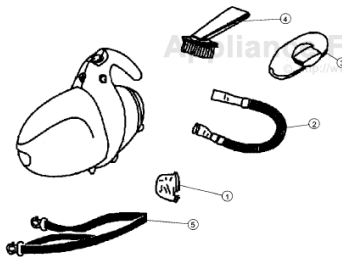

This Owner's Manual is provided and hosted by Appliance Factory Parts.

Royal 08055 Owner's Manual

[Shop genuine replacement parts for Royal 08055](#)

Models: 08200, 08201, 08210, 08050, 08055, 08220

Scorpion
08200, 08201, 08210

Dynamo Devil Ray
08050, 08055

| Index | Part No. | Description |
|-------|----------|---------------------------|
| 1 | R-805000 | Filter package |
| 2 | NA | Flexible hose assembly |
| 3 | NA | upholstery brush assembly |
| 4 | NA | crevice brush |
| 5 | NA | shoulder strap |

Scorpion Quick Flip
08220

| Index | Part No. | Description |
|-------|----------|---------------------------|
| 1 | R-DE0900 | Filter |
| 2 | NA | Flexible hose assembly |
| 3 | NA | upholstery brush assembly |
| 4 | NA | shoulder strap |

[Find Your Royal Vacuum Cleaner Parts - Select From 772 Models](#)

----- Manual continues below -----

Models: 08200, 08201, 08210, 08050, 08055, 08220

| Index | Part No. | |
|-------|----------|-----------|
| 1 | R-200550 | Filter pa |
| 2 | R-200560 | Flexible |
| 3 | R-200570 | Floor br |
| 4 | R-200580 | Crevice |
| 4 | NLA | Crevice |
| 5 | R-200585 | Shoulde |
| 6 | NA | Turbo to |