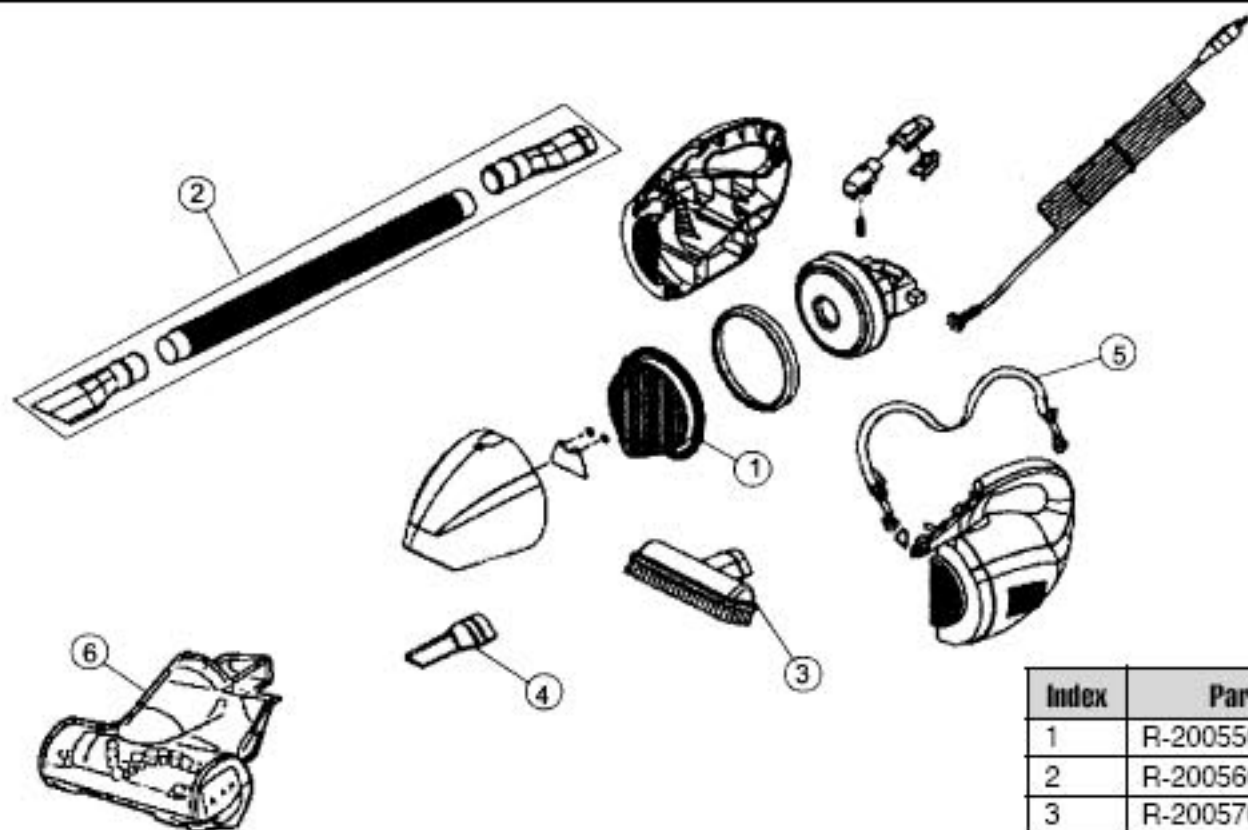

| Index | Part No. | Description |
|-------|----------|-----------------------------|
| 1 | R-200550 | Filter package |
| 2 | R-200560 | Flexible hose assembly |
| 3 | R-200570 | Floor brush assembly |
| 4 | R-200580 | Crevice tool (08200, 08201) |
| 4 | N/A | Crevice tool (08210) |
| 5 | R-200585 | Shoulder strap |
| 6 | NA | Turbo tool (08210) |

Dynamo Devil Ray
08050, 08055

| Index | Part No. | Description |
|-------|----------|---------------------------|
| 1 | R-805000 | Filter package |
| 2 | NA | Flexible hose assembly |
| 3 | NA | upholstery brush assembly |
| 4 | NA | crevice brush |
| 5 | NA | shoulder strap |

Scorpion Quick Flip
08220

| Index | Part No. | Description |
|-------|----------|---------------------------|
| 1 | R-DE0900 | Filter |
| 2 | NA | Flexible hose assembly |
| 3 | NA | upholstery brush assembly |
| 4 | NA | shoulder strap |

[Find Your Royal Vacuum Cleaner Parts - Select From 772 Models](#)

----- Manual continues below -----

Models: 08200, 08201, 08210, 08050, 08055, 08220

| Index | Part No. | |
|-------|----------|-----------|
| 1 | R-200550 | Filter pa |
| 2 | R-200560 | Flexible |
| 3 | R-200570 | Floor br |
| 4 | R-200580 | Crevice |
| 4 | NLA | Crevice |
| 5 | R-200585 | Shoulde |
| 6 | NA | Turbo to |