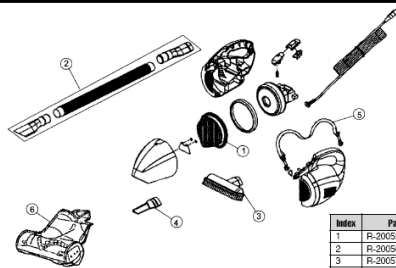

# Royal 08220 Owner's Manual

[Shop genuine replacement parts for Royal 08220](#)

Models: 08200, 08201, 08210, 08050, 08055, 08220

**Scorpion**  
 08200, 08201, 08210

Index	Part No.	Description
1	R-200550	Filter package
2	R-200560	Flexible hose assembly
3	R-200570	Floor brush assembly
4	R-200580	Crevice tool (08200, 08201)
4	N/A	Crevice tool (08210)
5	R-200585	Shoulder strap
6	NA	Turbo tool (08210)

**Dynamo Devil Ray**  
 08050, 08055

Index	Part No.	Description
1	R-805000	Filter package
2	NA	Flexible hose assembly
3	NA	upholstery brush assembly
4	NA	crevice brush
5	NA	shoulder strap

**Scorpion Quick Flip**  
 08220

Index	Part No.	Description
1	R-DE0900	Filter
2	NA	Flexible hose assembly
3	NA	upholstery brush assembly
4	NA	shoulder strap

[Find Your Royal Vacuum Cleaner Parts - Select From 772 Models](#)

----- Manual continues below -----