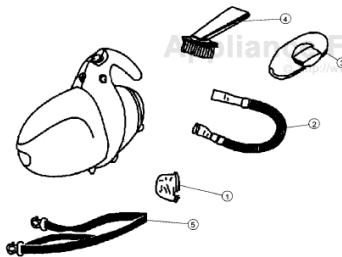

# Royal 08220 Owner's Manual

[Shop genuine replacement parts for Royal 08220](#)

Models: 08200, 08201, 08210, 08050, 08055, 08220

**Scorpion**  
 08200, 08201, 08210

Index	Part No.	Description
1	R-200550	Filter package
2	R-200560	Flexible hose assembly
3	R-200570	Floor brush assembly
4	R-200580	Crevice tool (08200, 08201)
4	N/A	Crevice tool (08210)
5	R-200585	Shoulder strap
6	NA	Turbo tool (08210)

**Dynamo Devil Ray**  
 08050, 08055

Index	Part No.	Description
1	R-805000	Filter package
2	NA	Flexible hose assembly
3	NA	upholstery brush assembly
4	NA	crevice brush
5	NA	shoulder strap

**Scorpion Quick Flip**  
 08220

Index	Part No.	Description
1	R-DE0900	Filter
2	NA	Flexible hose assembly
3	NA	upholstery brush assembly
4	NA	shoulder strap

[Find Your Royal Vacuum Cleaner Parts - Select From 772 Models](#)

----- Manual continues below -----