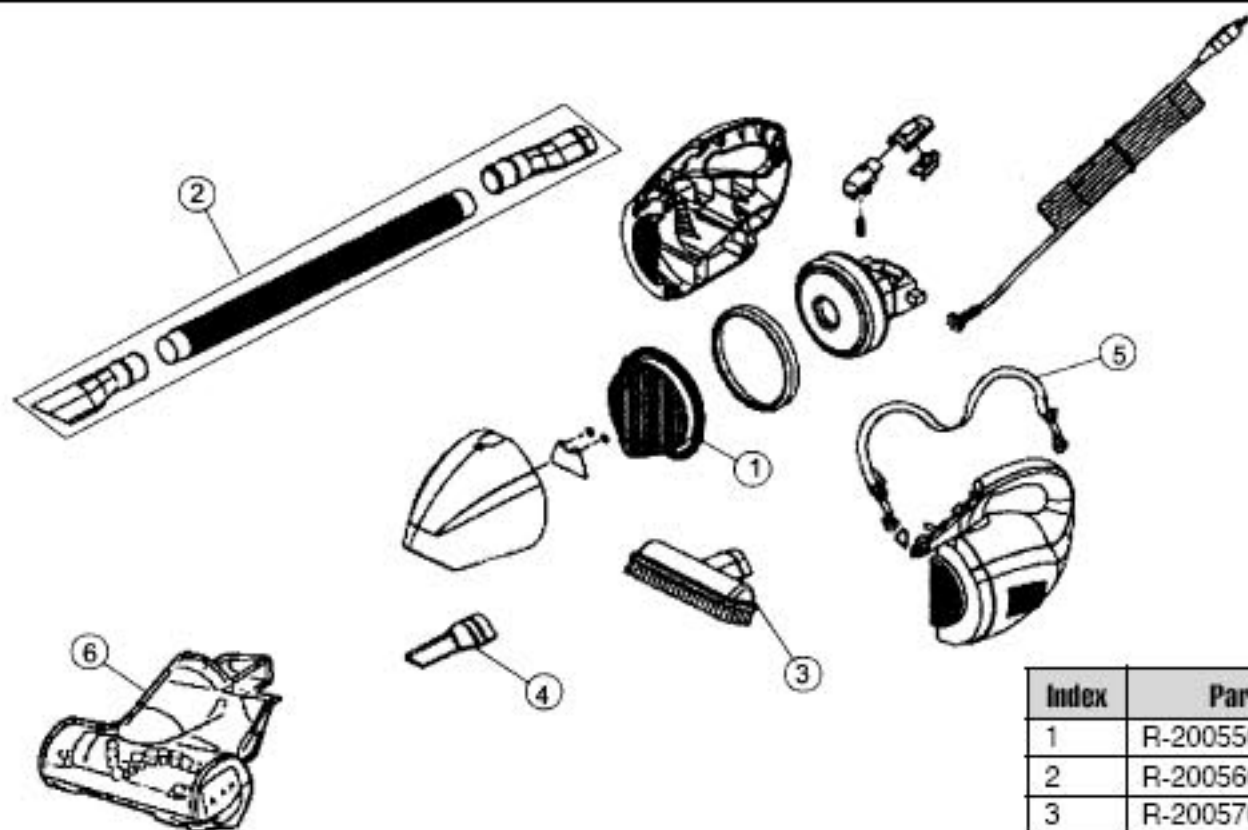

Models: 08200, 08201, 08210, 08050, 08055, 08220

Index	Part No.	
1	R-200550	Filter pa
2	R-200560	Flexible
3	R-200570	Floor br
4	R-200580	Crevice
4	NLA	Crevice
5	R-200585	Shoulde
6	NA	Turbo to