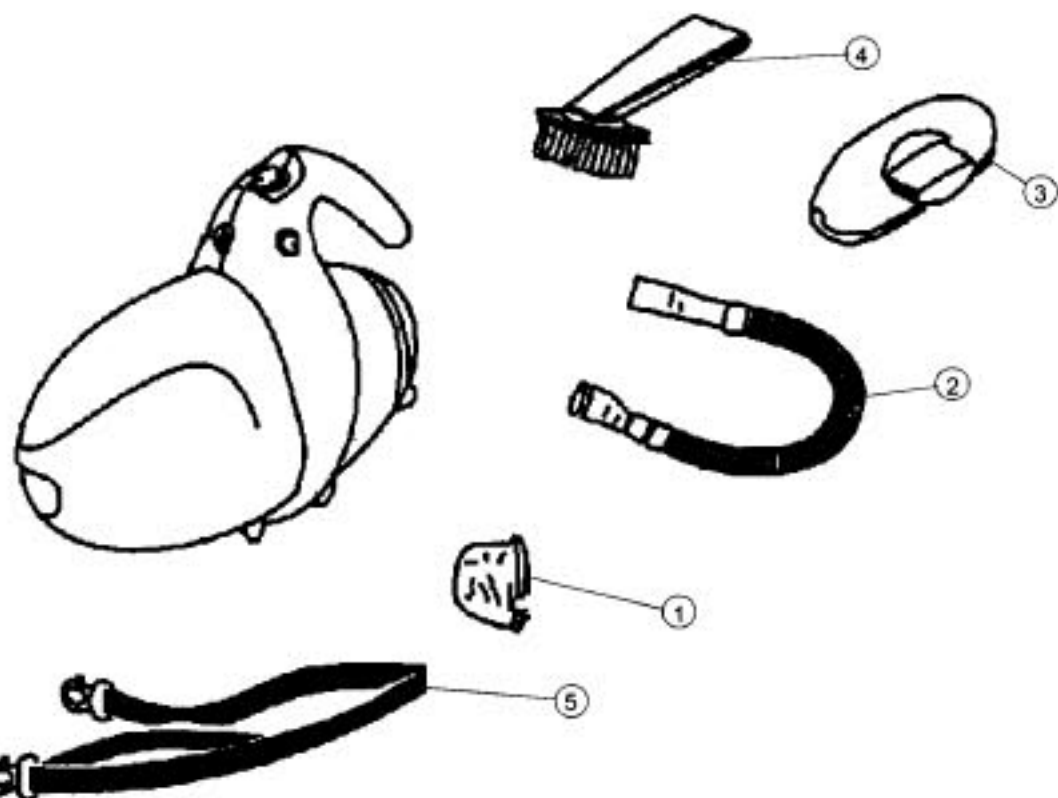

Index	Part No.	
1	R-805000	Filter pa
2	NA	Flexible
3	NA	upholste
4	NA	crevice
5	NA	shoulder