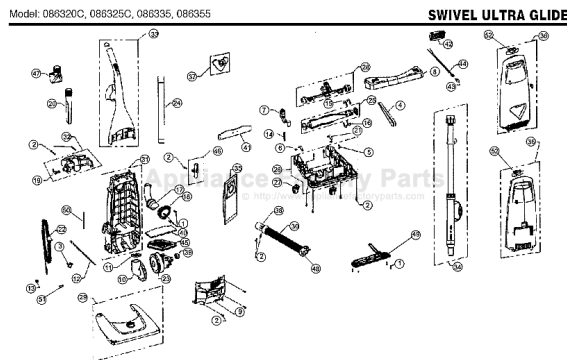

# Royal 08320C Owner's Manual

[Shop genuine replacement parts for Royal 08320C](#)

[Find Your Royal Vacuum Cleaner Parts - Select From 772 Models](#)

----- Manual continues below -----

# ROYAL

Model: 086320C, 086325C, 086335, 086355

Index	Part No.	Description
1	R-250100	Screw
2	R-720430	Screw
3	R-PA0155	Switch pedal
4	R-863311	Style 4 belt
5	R-720380	Belt guide clip
6	R-863054	Caster pal nut
7	R-PA0165	Handle release pedal
8	R-PA0135	Scuff guard bumper
9	R-PA0158	Motor cover assembly
10	R-8631056	Motor air duct
11	R-863112	Motor duct seal
12	R-863168	Neon lamp
13	R-863130	Strain relief
14	R-690350	Handle release pedal spring
15	R-PA0016	Nozzle cover felt, short
16	R-PA0015	Belt cover felt
17	R-PA0100	Hose inlet

Index	Part No.	Description
29	R-PA0125	Nozzle
	R-PA0125E	Nozzle
	R-PA0125J	Nozzle
	R-PA0125W	Nozzle
30	R-PA0170	Lower wand
31	R-PA0145	Back panel
32	R-863175	Tool case
33	R-863235	Handle
34	R-PA0405	Hose adapter
35	R-920750	Type U
36	R-8642051L	Front panel
	R-986314	Front panel
	R-863152	Front panel
		Front panel
37	R-863320	Triangle
38	R-PA0140	Wand adapter
39	R-863105	Motor