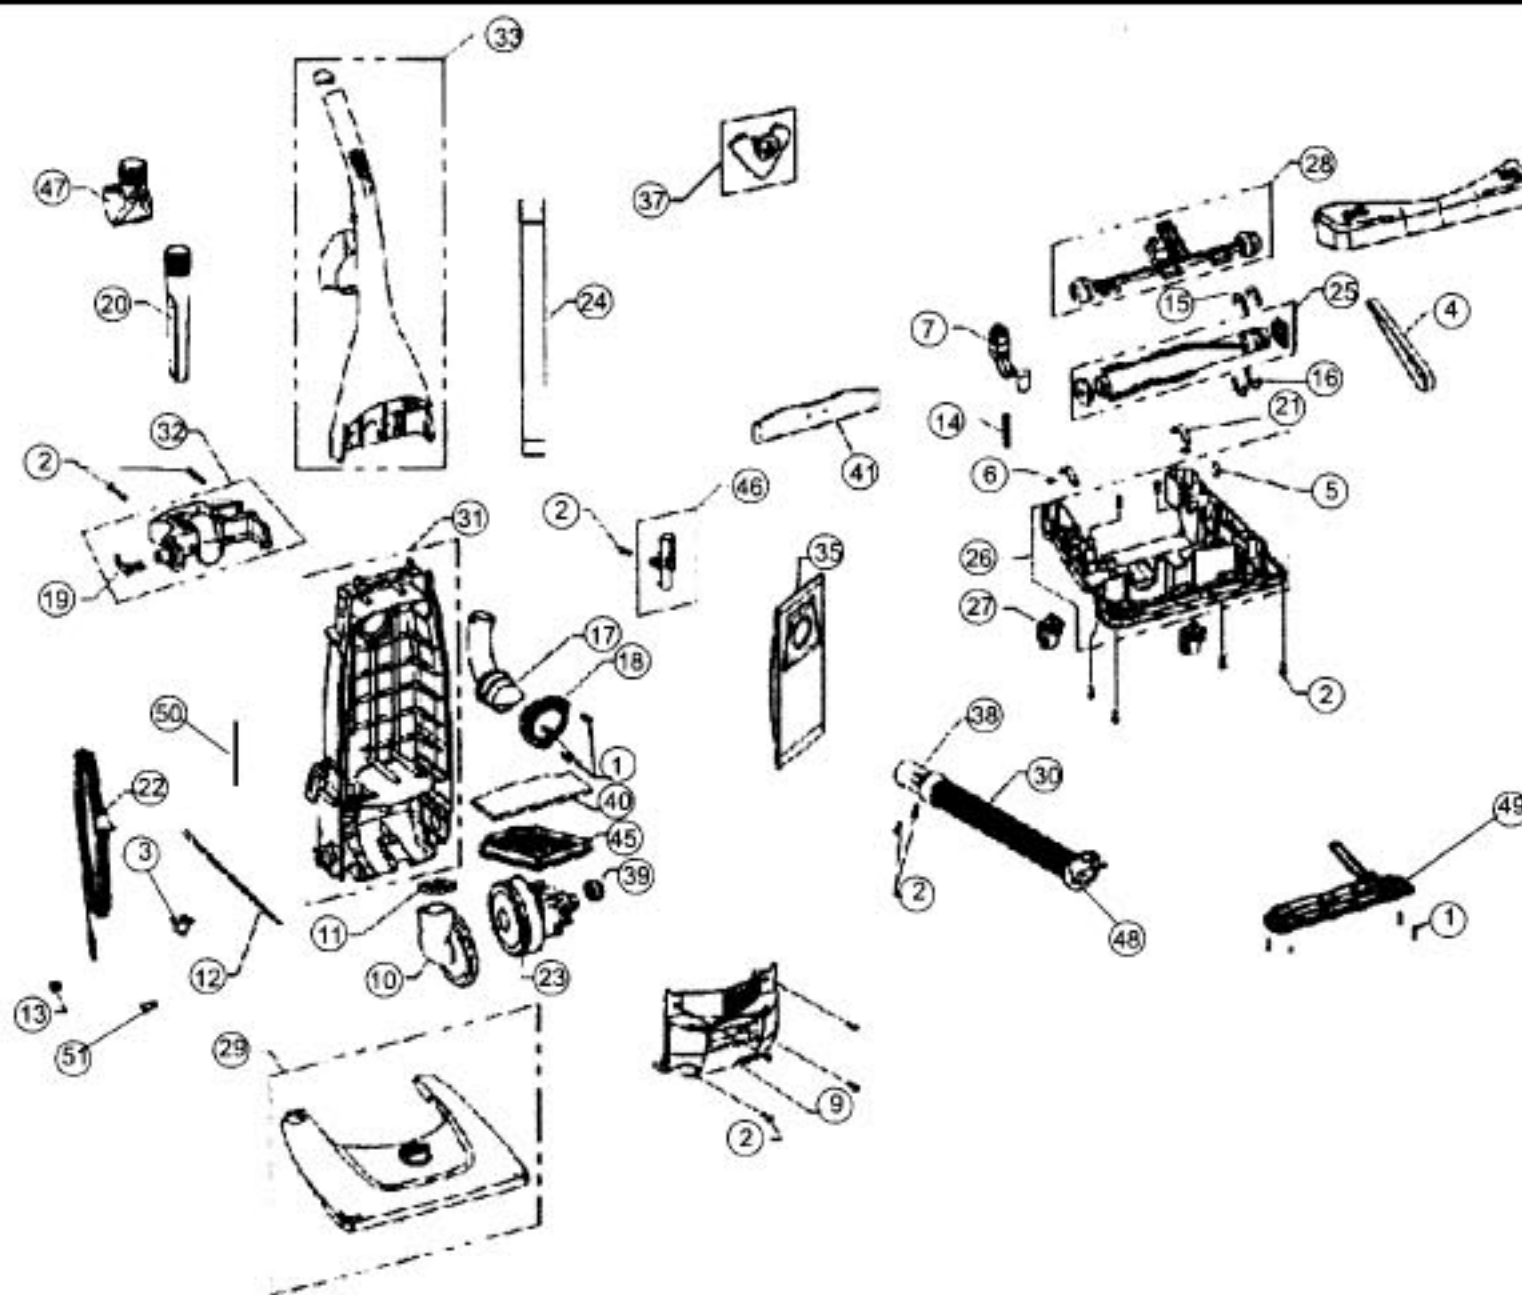

# Royal 08320C Owner's Manual

[Shop genuine replacement parts for Royal 08320C](#)

[Find Your Royal Vacuum Cleaner Parts - Select From 772 Models](#)

----- Manual continues below -----

# ROYAL

Model: 086320C, 086325C, 086335, 086355

Index	Part No.	Description
1	R-250100	Screw
2	R-720430	Screw
3	R-PA0155	Switch pedal
4	R-863311	Style 4 belt
5	R-720380	Belt guide clip
6	R-863054	Caster pal nut
7	R-PA0165	Handle release pedal
8	R-PA0135	Scuff guard bumper
9	R-PA0158	Motor cover assembly
10	R-8631056	Motor air duct
11	R-863112	Motor duct seal
12	R-863168	Neon lamp
13	R-863130	Strain relief
14	R-690350	Handle release pedal spring
15	R-PA0016	Nozzle cover felt, short
16	R-PA0015	Belt cover felt
17	R-PA0100	Hose inlet

Index	Part No.	Description
29	R-PA0125	Nozzle
	R-PA0125E	Nozzle
	R-PA0125J	Nozzle
	R-PA0125W	Nozzle
30	R-PA0170	Lower wand
31	R-PA0145	Back panel
32	R-863175	Tool case
33	R-863235	Handle
34	R-PA0405	Hose adapter
35	R-920750	Type U
36	R-8642051L	Front panel
	R-986314	Front panel
	R-863152	Front panel
		Front panel
37	R-863320	Triangle
38	R-PA0140	Wand adapter
39	R-863105	Motor