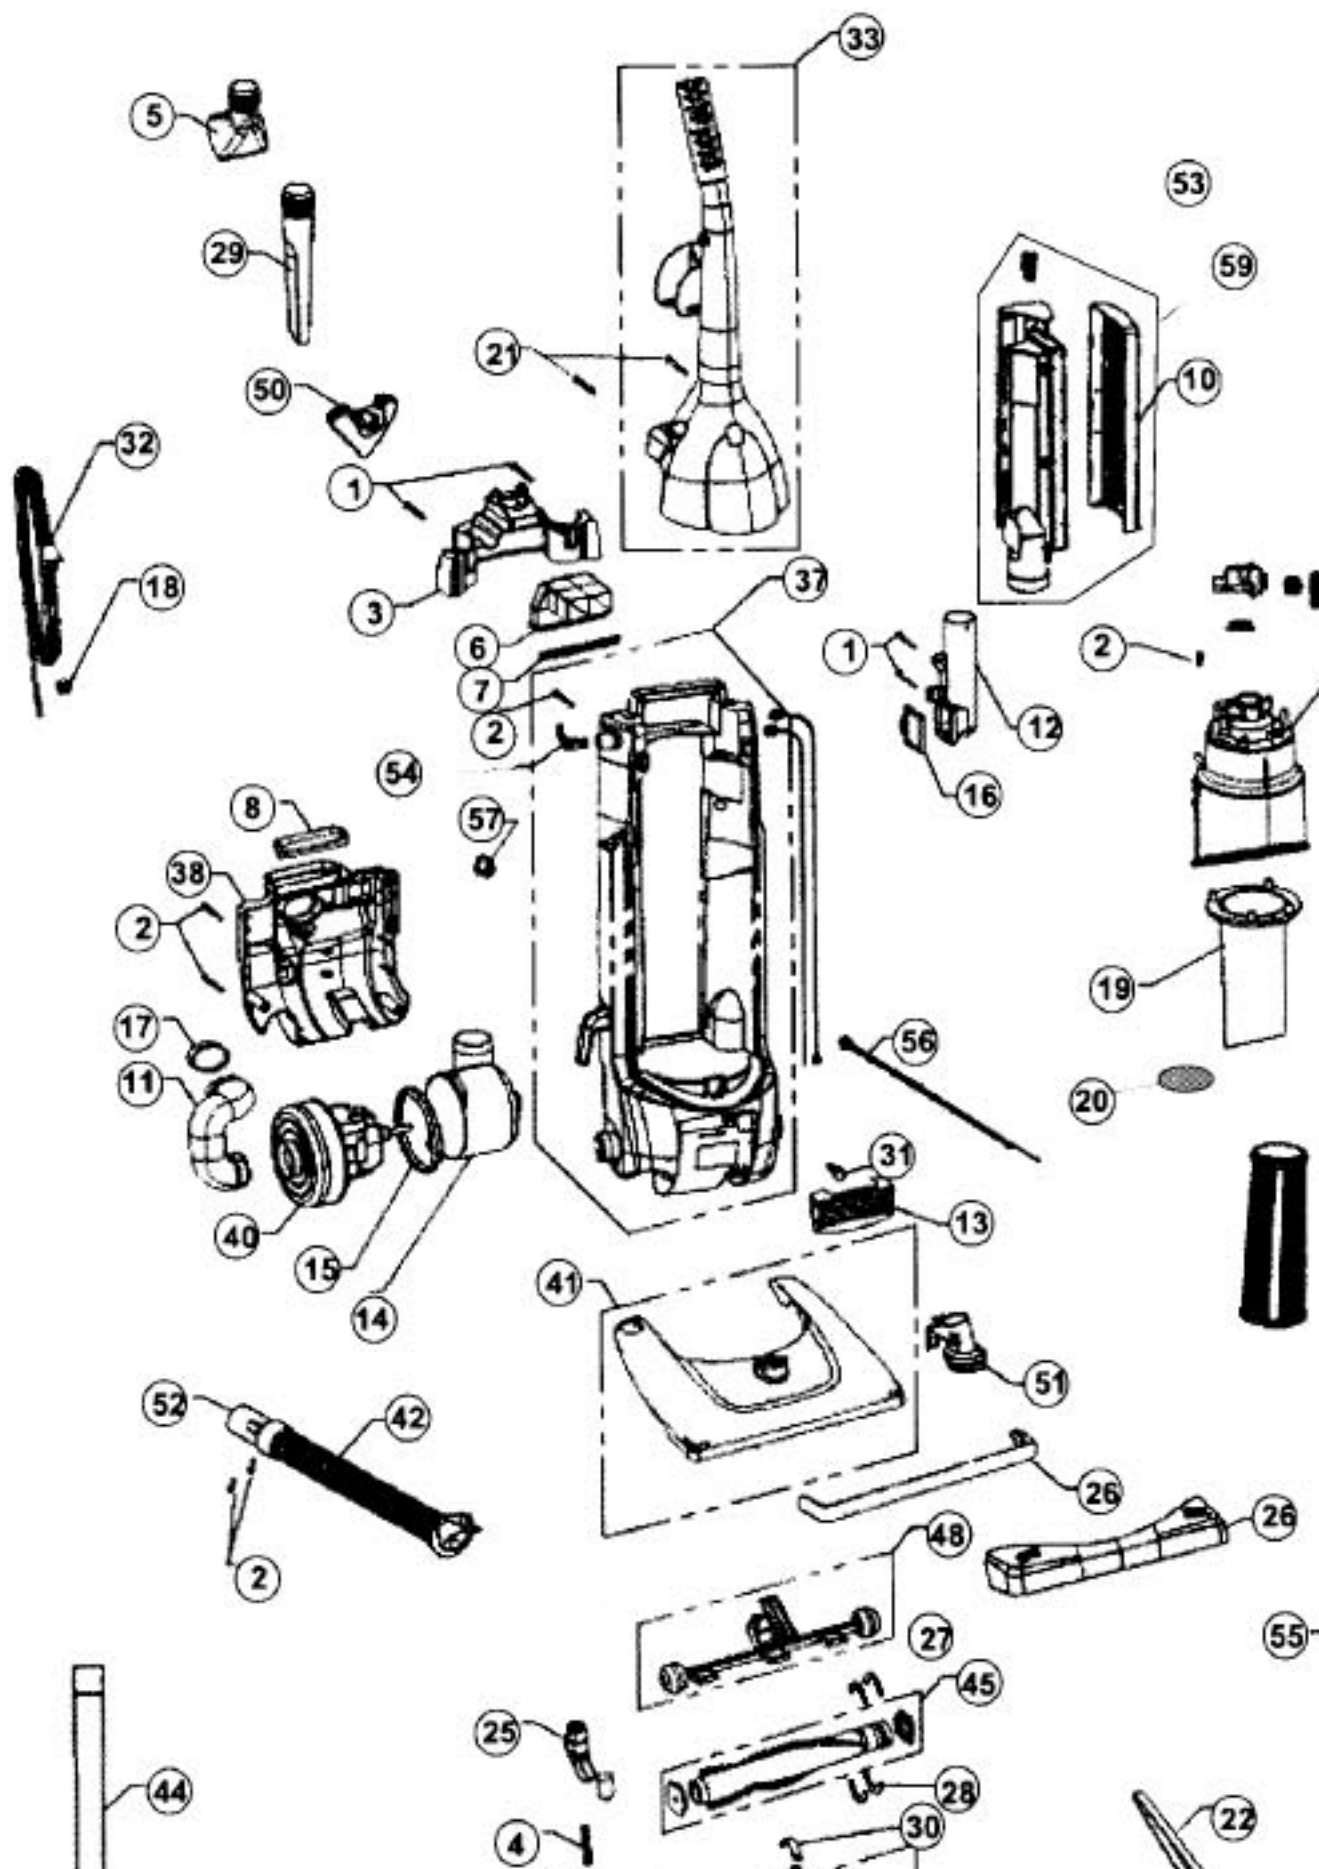

ROYAL

Model: 086900, 086905, 086910, 086915, 086920, 086921, 086925, 086927, 086930, 086935

ROYAL

Model: 086900, 086905, 086910, 086915, 086920, 086921, 086925, 086927, 086930, 086935

Index	Part No.	Description
1	R-250100	Screw
2	R-720430	Screw, combo head
3	R-690015	Tool caddy
4	R-690350	Handle release spring
5	R-920215	2-In-1 tool
6	R-690039	Upper air duct (all through series J)
7	R-690068	Upper air duct gasket (all through series J)
8	R-690054	Motor cover gasket (all through series J)
9	R-690062	Exhaust filter (HEPA), plastic (not for series L)
10	NLA*	Slip on filter cover (series D,E,F,G)
	R-690066	Hinged filter cover
11	R-690070	Motor duct assembly (all through series J)
		Motor duct assembly (086925, 086935 series K,L)
12	R-690095	Hose Inlet
13	R-690125Q	Lens
14	R-690130	Motor housing (all through series J)
		Motor housing (086925, 086935 series K,L)
15	R-690135	Motor housing gasket (all through series J)
		Motor housing gasket (086925, 086935 series K,L)
16	R-690140B	Hose Inlet gasket
17	R-690145	Motor duct gasket (all through series J)
		Motor duct gasket (086925, 086935 series K,L)
18	R-690150	Strain relief
19	R-690280	Upper housing tube (all through series J)
20	R-690290	Foam filter (all through series J)
21	R-690325	Handle scre package
22	R-372031	Style 4/5 belt, 2 pack
23	NLA	Belt guide clip
24	R-863054	Caster pal nut
25	R-863060	Handle release pedal
26	P-863088	Bumper (086900, 086905, 086910, 086915, 086920, 086927, 086930)
	R-865088	Cushion bumper (086921, 086925, 086935)
27	R-863307	Nozzle cover felt
28	R-8633308	Belt cover felt
29	R-920035	Crevice tool
30	R-920140	Pivot clamp
31	R-920906	Bulb
32	R-997232	Power cord
33	NLA	Handle assembly, black (086900, 086915, 086921)
	R-9900123	Handle assembly, red (086920)
	R-690014	Handle assembly, hunter green w/o hole (086905, 086920, 086921, 086925 series J,K,L)
	R-990012L	Handle assembly, plum (086910, 086927, 086930)
	R-299001	Handle assembly, silver pearl (086920, 086930)
	R-690014	Handle assembly, silver pearl (086935, series K,L)
34	R-690035	Upper cover (086900, 086921)
	R-269003	Upper cover (086905, 086925)

Index	Part No.	Description
	R-690346	Dirt cup
		Dirt cup
37	R-990050	Back plate
	R-690450	Back plate
	R-690451	Back plate
38	R-690055	Motor cover (086900)
	R-9900556	Motor cover
		Motor cover
	R-690058	Motor cover
39	NLA	External filter (all through series J)
40	R-690170	Motor housing (086910)
	R-690174	Motor housing
	R-690179	Motor housing series
41	R-690190	Nozzle
	R-90190L	Nozzle
	R-6901906	Nozzle
	R-6901903	Nozzle
	R-690195	Nozzle
		Nozzle
	R-690196	Nozzle
	R-690200	Nozzle
42	R-863087	Lower roller
43	R-690299	Permanent magnet
	R-690309	Permanent magnet
	R-JC0280	HEPA filter series
44	R-820480	Telescopic handle
	R-4028036	Extension handle
45	R-863005	Brush
46	R-863038	Caster
47	R-863044	Nozzle
48	R-863040	Height adjuster
49	R-864176	Hose adapter (086910)
	R-864172	Stretch hose series
50	R-863320	Triangle
51	R-863400	Corner guard (086910)
52	R-690030	Wand
53	R-720128	Switch
54	R-920015	Cord holder
55	R-838810	10' hose
	R-201623	Hose
56	R-690240	Socket