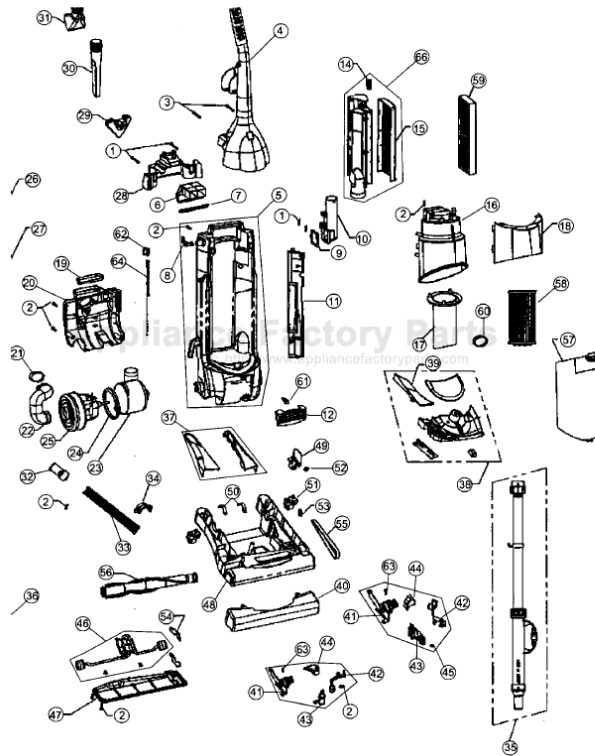

This Owner's Manual is provided and hosted by Appliance Factory Parts.

Royal 089890 Owner's Manual

[Shop genuine replacement parts for Royal 089890](#)

Models: 089900, 089890, 089800SV

VISION SENSOR SWIVEL GLIDE

[Find Your Royal Vacuum Cleaner Parts - Select From 772 Models](#)

----- Manual continues below -----

ROYAL

Models: 089900, 089890, 089800SV

VISION

ROYAL

Models: 089900, 089890, 089800SV

VISION