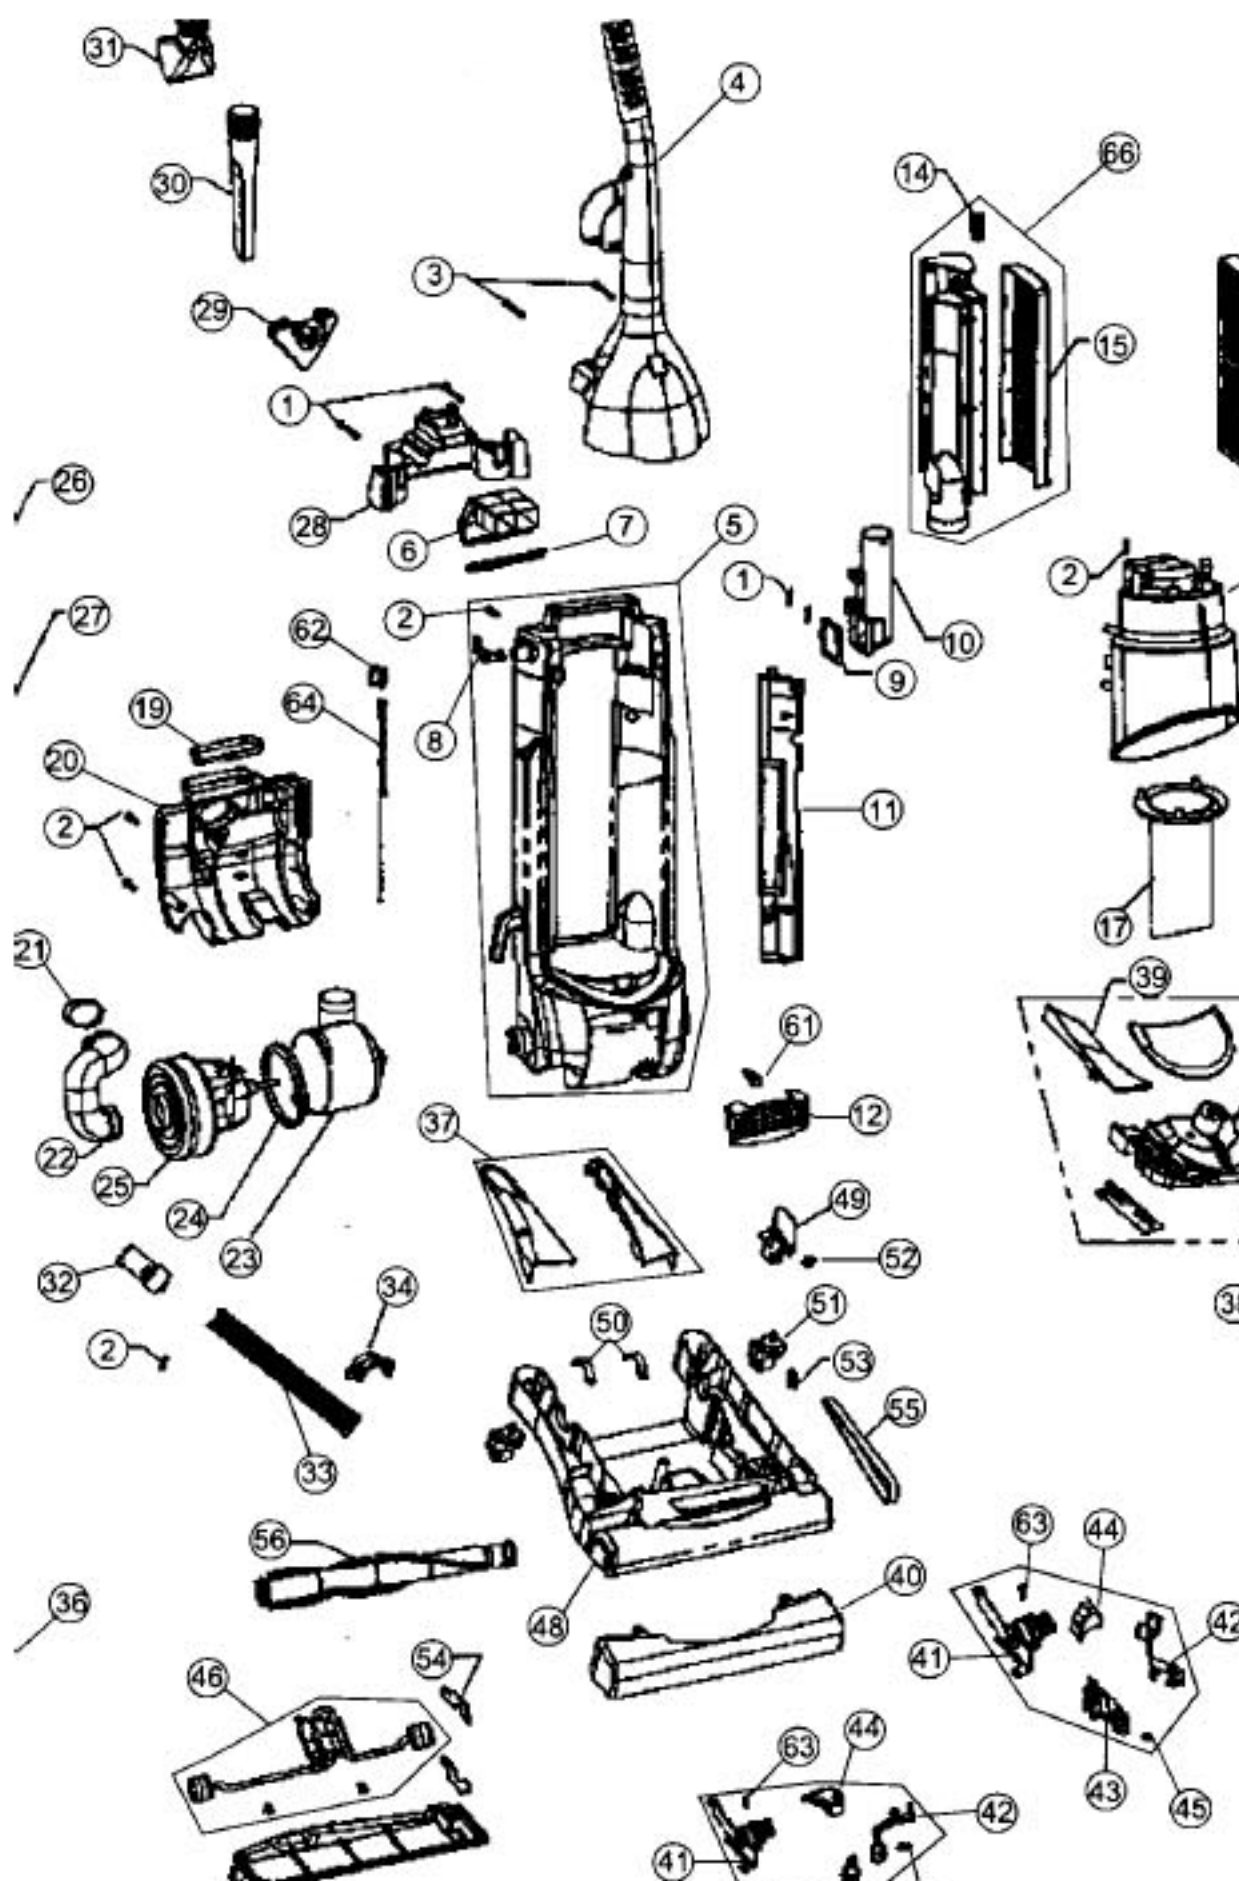

This Owner's Manual is provided and hosted by Appliance Factory Parts.

Royal 089890 Owner's Manual

[Shop genuine replacement parts for Royal 089890](#)

Models: 089900, 089890, 089800SV

VISION SENSOR SWIVEL GLIDE

[Find Your Royal Vacuum Cleaner Parts - Select From 772 Models](#)

----- Manual continues below -----

ROYAL

Models: 089900, 089890, 089800SV

VISION

ROYAL

Models: 089900, 089890, 089800SV

VISION