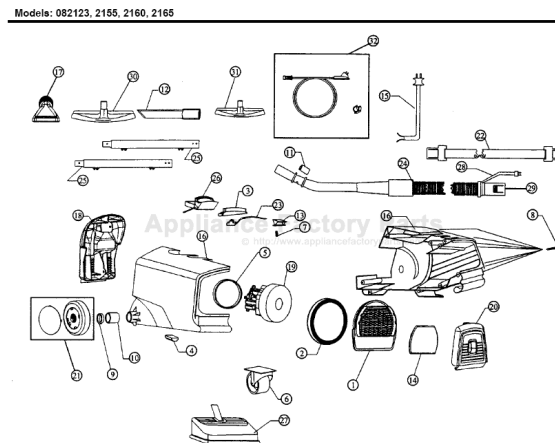

# Royal 082123 Owner's Manual

[Shop genuine replacement parts for Royal 082123](#)

[Find Your Royal Vacuum Cleaner Parts - Select From 772 Models](#)

----- Manual continues below -----

# ROYAL

Models: 082123, 2155, 2160, 2165

- 1..... R-200110.....Grill, motor support
- 2..... R-200121.....Gasket, motor
- 3..... R-200130.....Switch
- 4..... R-200135.....Release, cord
- 5..... R-200150.....Gasket, field
- 6..... NLA.....Caster