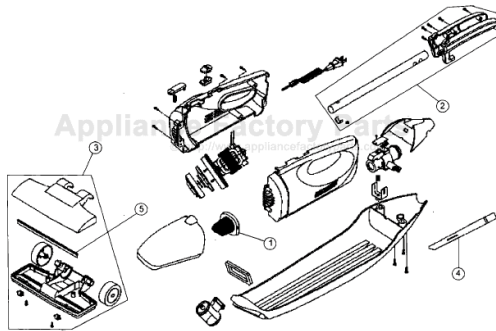

# Royal 083460 Owner's Manual

[Shop genuine replacement parts for Royal 083460](#)

---

Models: 083450, 083460

---

[Find Your Royal Vacuum Cleaner Parts - Select From 772 Models](#)

----- Manual continues below -----