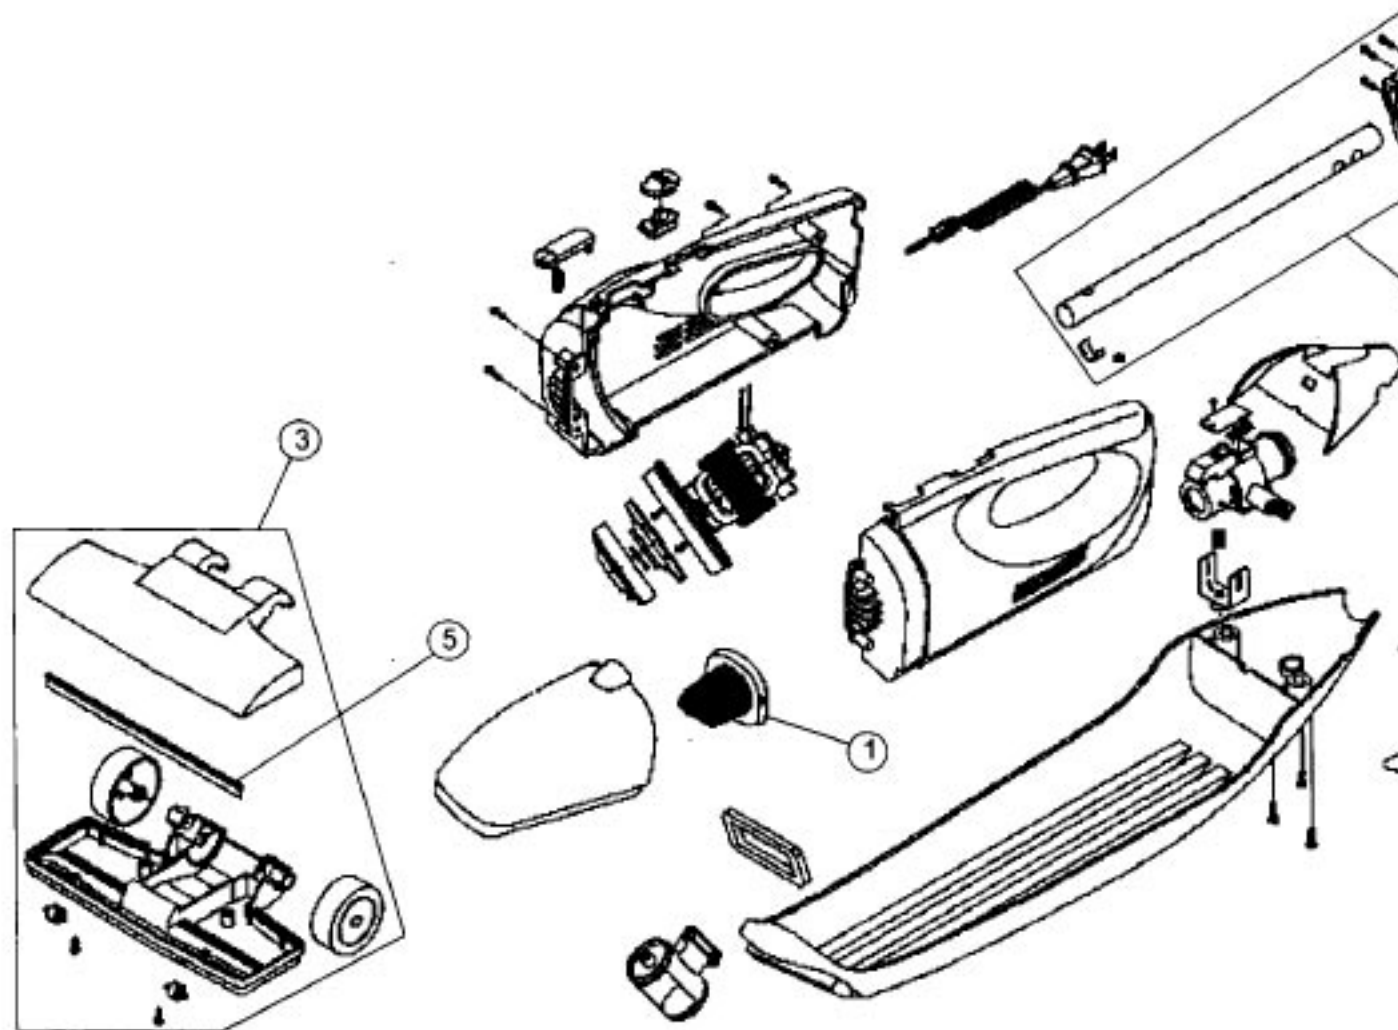

Models:083450, 083460

- 1 ..... R-834221 ..... Filter Assembly
- 2 ..... R-834222 ..... Handle Assembly
- 3 ..... R-834223 ..... Nozzle Assembly
- 4 ..... R-834291 ..... Crevice tool
- 5 ..... R-834292 ..... Floor brush