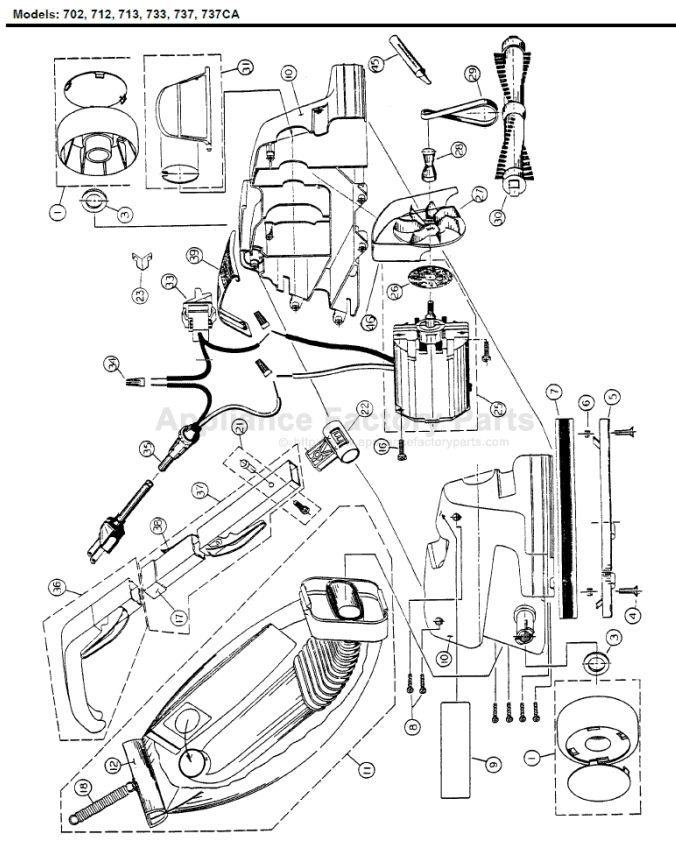

This Owner's Manual is provided and hosted by [Appliance Factory Parts](#).

Royal 737 Owner's Manual

[Shop genuine replacement parts for Royal 737](#)

[Find Your Royal Vacuum Cleaner Parts - Select From 772 Models](#)

----- Manual continues below -----

ROYAL

Models: 702, 712, 713, 733, 737, 737CA

ROYAL

Models: 702, 712, 713, 733, 737, 737CA

1.....R-701510	Wheel & Hubcap Assy, 702, 712, 733	28.....R-722004	Shaft Extender
1.....NLA	Wheel & Label Assy, 713	29.....NLA	Belt
1.....R-733510	Wheel & Hubcap Assy, 737/CA	30.....NLA	Revolving Motor
3.....R-260100	Wheel Felt	30.....NLA	Revolving Motor
4.....R-503319	Screw Guard	31.....NLA	Door & Seal
5.....R-701270	Nozzle Guard Assembly	31.....R-2713505	Door & Seal
6.....R-503019	On-Sert	31.....NLA	Door & Seal
7.....R-701201	Bumper	33.....NLA	Switch Assy
8.....R-503819	Screw, body	NLA	Switch Assy
9.....NLA	Label, "Broom Vac", 702, 712	35.....R-010336	Cord Assy,
9.....NLA	Label, 713	35.....R-010336	Cord Assy,
9.....NLA	Label, 733, 737/CA	35.....R-010336	Cord Assy,
10.....NLA	Housing Assy, red, 702, 712	36.....NLA	Upper Tube
10.....NLA	Housing Assy, black, 713	36.....NLA	Upper Tube
10.....R-702100A	Housing Assy, blue, 733	36.....NLA	Upper Tube
10.....NLA	Housing Assy, blue, 737/CA	37.....R-7035823	Lower Tube
11.....R-712363	Bag Assembly, 702, 712	37.....NLA	Lower Tube
11.....NLA	Bag Assembly, 713	37.....R-703582	Lower Tube
11.....R-073335	Bag Assembly, 733, 737/CA	38.....R-703605	Snap Button
12.....NLA	Clamp, bag	39.....NLA	Shroud, 713
16.....R-503618	Screw	46.....NLA	Stone Sheild
17.....R-701585	Sleeve	R-702707	Label, "#80
18.....R-733555	Spring	R-880262	Belt Lifter
21.....R-701590	Screw & Locknut Assy		
22.....R-2701534	Pivot, handle	R-070147	Paper Bag
23.....R-701533	Clip, pivot	R-070275	Paper Bag
24.....R-713555	Spring, pivot	R-070148	Paper Bag
25.....NLA	Motor & Seal Assembly	720	Paper Bag
26.....R-503266	Seal, felt		
27.....R-722004	Fan, 712, 713, 733, 737/CA		
27.....R-722004	Fan, 702		