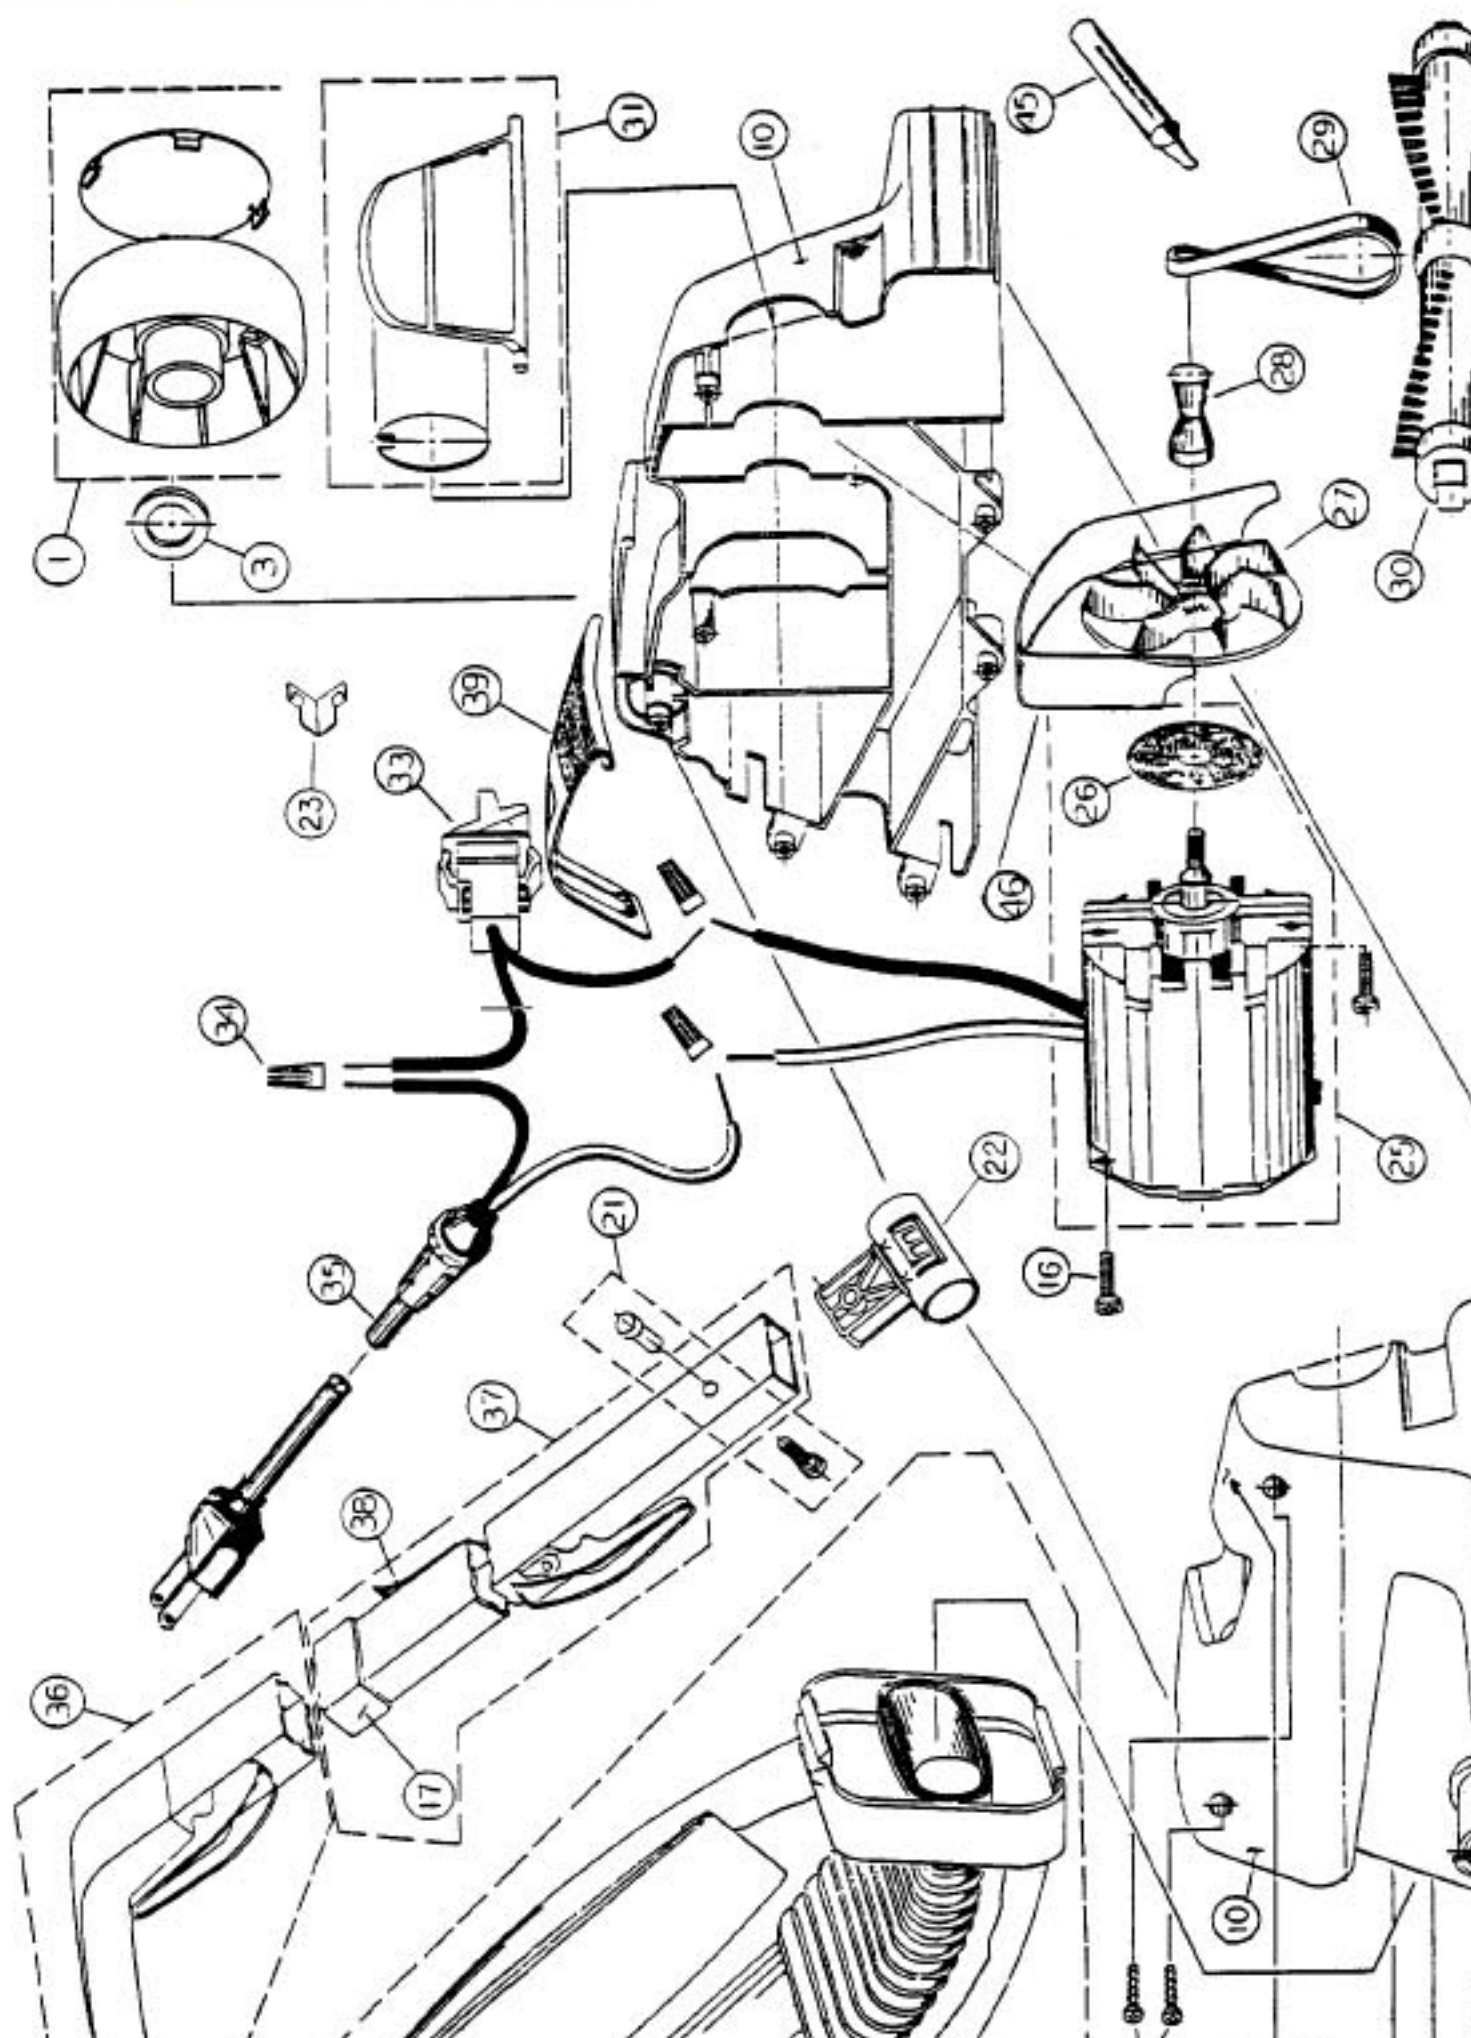

This Owner's Manual is provided and hosted by [Appliance Factory Parts](#).

Royal 737 Owner's Manual

[Shop genuine replacement parts for Royal 737](#)

[Find Your Royal Vacuum Cleaner Parts - Select From 772 Models](#)

----- Manual continues below -----

ROYAL

Models: 702, 712, 713, 733, 737, 737CA

ROYAL

Models: 702, 712, 713, 733, 737, 737CA

1.....R-701510	Wheel & Hubcap Assy, 702, 712, 733	28.....R-722004	Shaft Extender
1.....NLA	Wheel & Label Assy, 713	29.....NLA	Belt
1.....R-733510	Wheel & Hubcap Assy, 737/CA	30.....NLA	Revolving Motor
3.....R-260100	Wheel Felt	30.....NLA	Revolving Motor
4.....R-503319	Screw Guard	31.....NLA	Door & Seal
5.....R-701270	Nozzle Guard Assembly	31.....R-2713505	Door & Seal
6.....R-503019	On-Sert	31.....NLA	Door & Seal
7.....R-701201	Bumper	33.....NLA	Switch Assy
8.....R-503819	Screw, body	NLA	Switch Assy
9.....NLA	Label, "Broom Vac", 702, 712	35.....R-010336	Cord Assy,
9.....NLA	Label, 713	35.....R-010336	Cord Assy,
9.....NLA	Label, 733, 737/CA	35.....R-010336	Cord Assy,
10.....NLA	Housing Assy, red, 702, 712	36.....NLA	Upper Tube
10.....NLA	Housing Assy, black, 713	36.....NLA	Upper Tube
10.....R-702100A	Housing Assy, blue, 733	36.....NLA	Upper Tube
10.....NLA	Housing Assy, blue, 737/CA	37.....R-7035823	Lower Tube
11.....R-712363	Bag Assembly, 702, 712	37.....NLA	Lower Tube
11.....NLA	Bag Assembly, 713	37.....R-703582	Lower Tube
11.....R-073335	Bag Assembly, 733, 737/CA	38.....R-703605	Snap Button
12.....NLA	Clamp, bag	39.....NLA	Shroud, 713
16.....R-503618	Screw	46.....NLA	Stone Sheild
17.....R-701585	Sleeve	R-702707	Label, "#80
18.....R-733555	Spring	R-880262	Belt Lifter
21.....R-701590	Screw & Locknut Assy		
22.....R-2701534	Pivot, handle	R-070147	Paper Bag
23.....R-701533	Clip, pivot	R-070275	Paper Bag
24.....R-713555	Spring, pivot	R-070148	Paper Bag
25.....NLA	Motor & Seal Assembly	720	Paper Bag
26.....R-503266	Seal, felt		
27.....R-722004	Fan, 712, 713, 733, 737/CA		
27.....R-722004	Fan, 702		