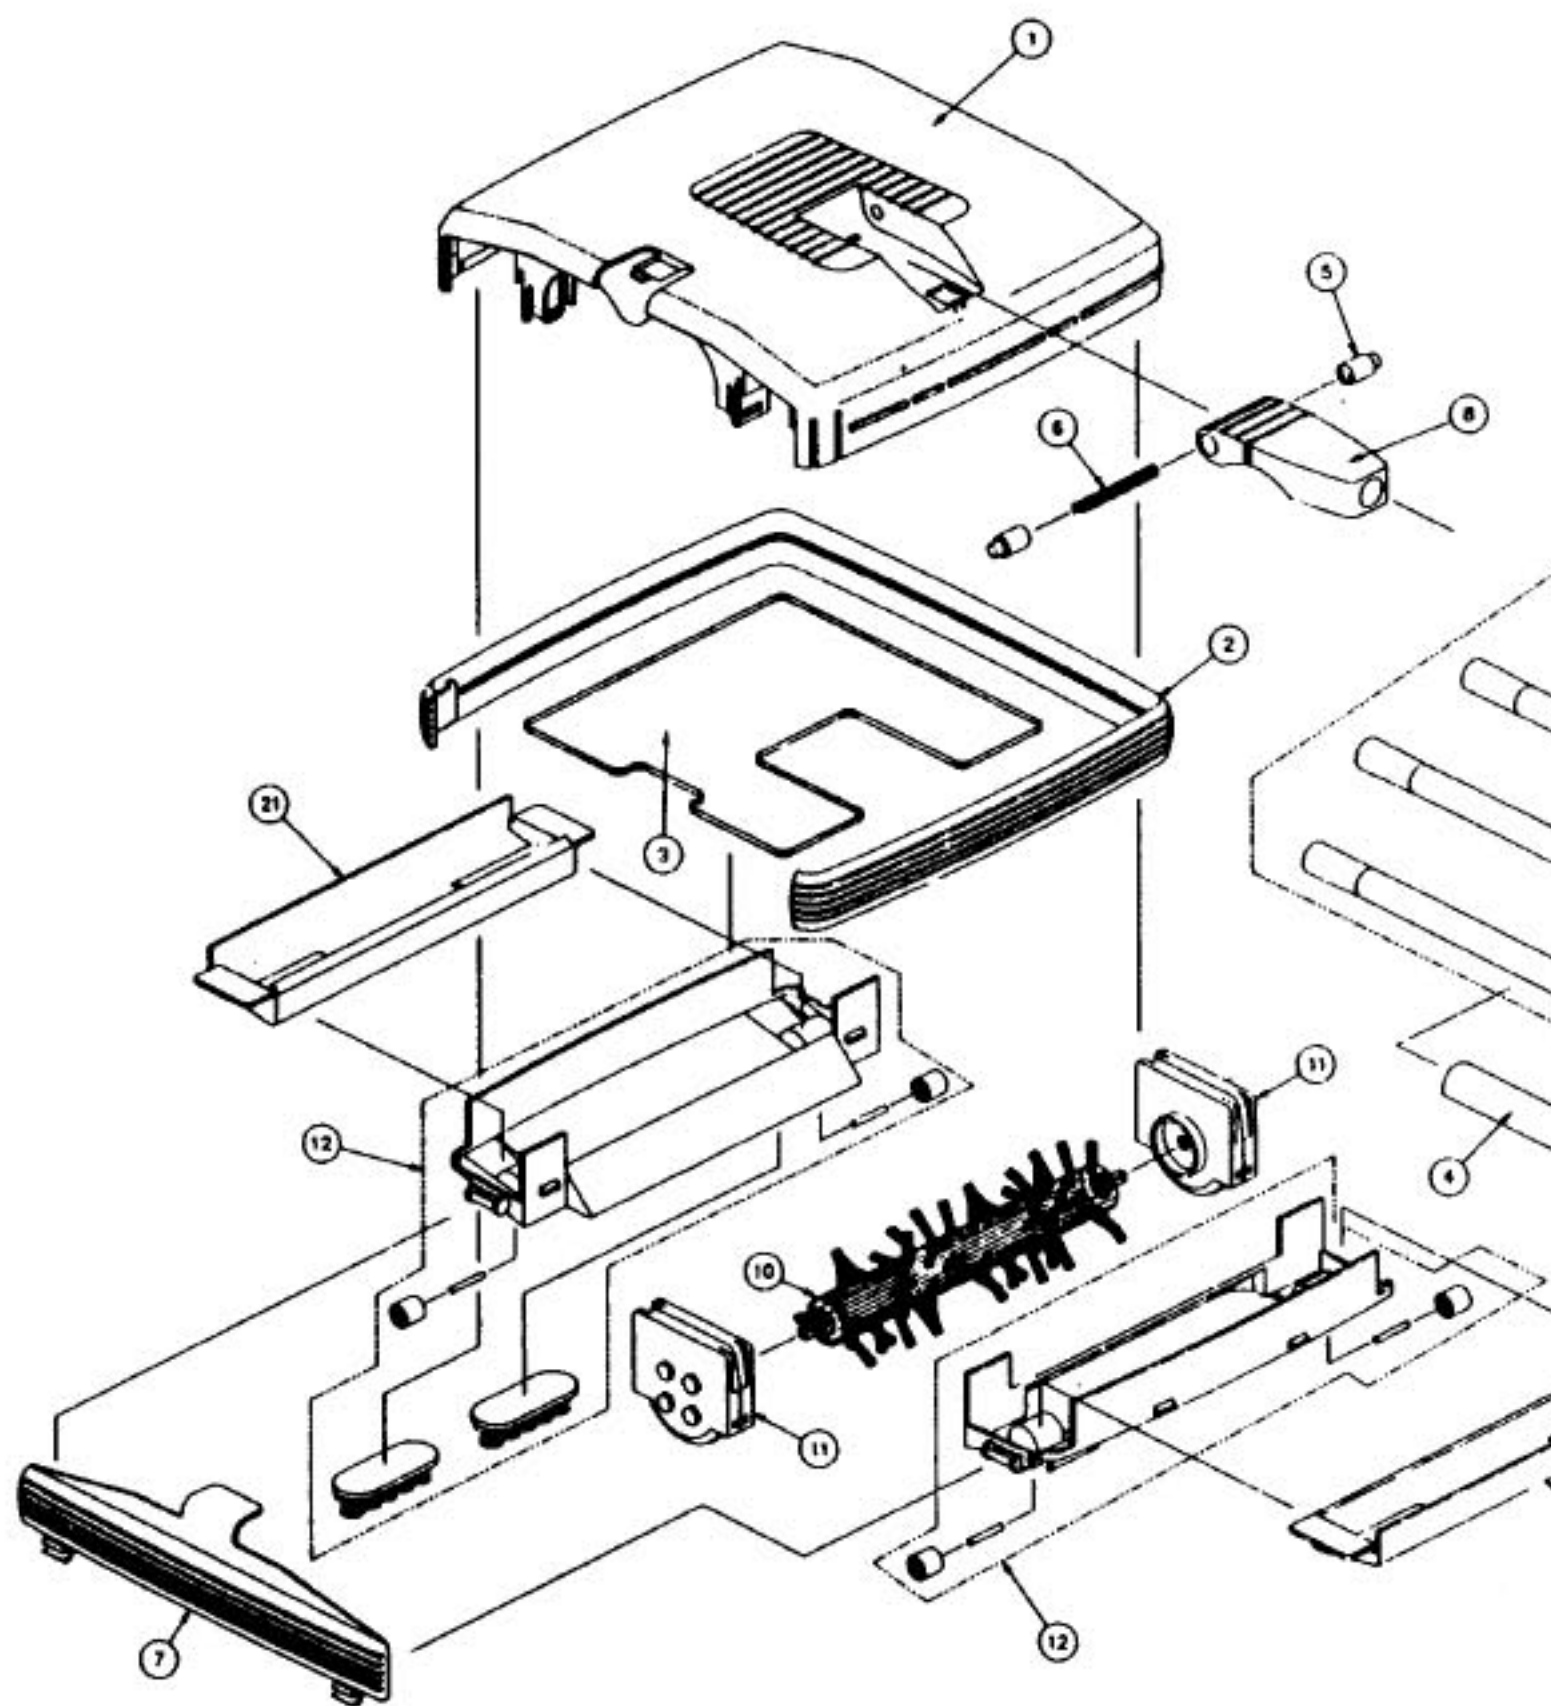

This Owner's Manual is provided and hosted by [Appliance Factory Parts](#).

Royal M060 Owner's Manual

[Shop genuine replacement parts for Royal M060](#)

Models: M060, M061, M065, M070, M071, M080, M081, M085

[Find Your Royal Vacuum Cleaner Parts - Select From 772 Models](#)

----- Manual continues below -----

ROYAL

Models: M060, M061, M065, M070, M071, M080, M081, M085

1..... NLA..... Top Housing, M060
1..... R-0601003..... Top Housing, M070
1..... NLA..... Top Housing, M065
1..... NLA..... Top Housing, M061, M071