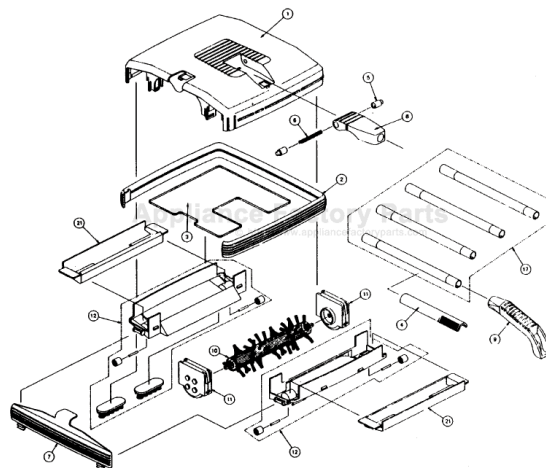

[Find Your Royal Vacuum Cleaner Parts - Select From 772 Models](#)

----- Manual continues below -----