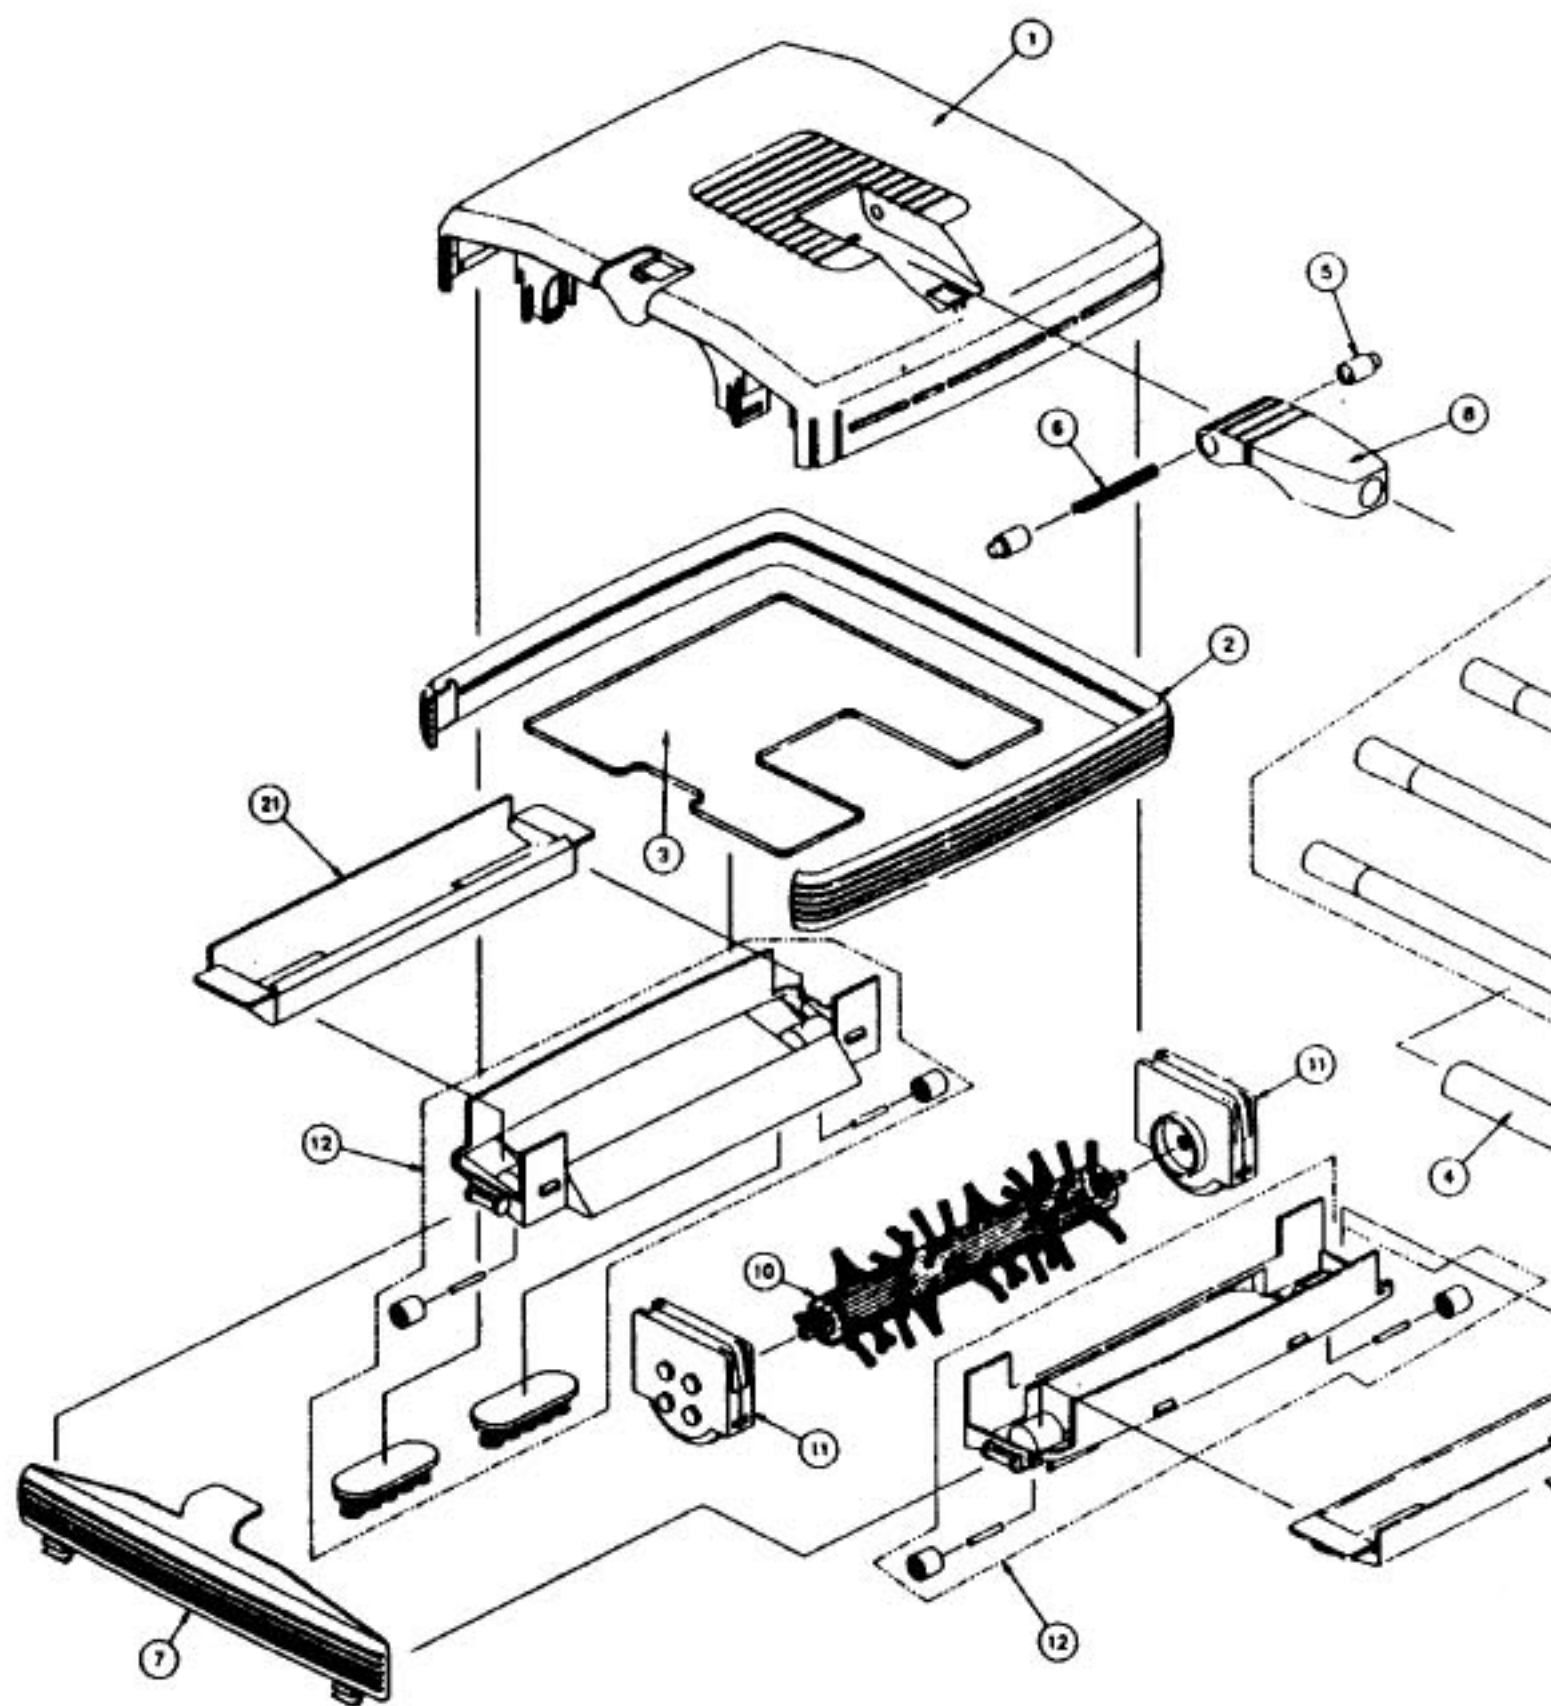

ROYAL

Models: M060, M061, M065, M070, M071, M080, M081, M085

1..... NLA..... Top Housing, M060
1..... R-0601003..... Top Housing, M070
1..... NLA..... Top Housing, M065
1..... NLA..... Top Housing, M061, M071

8..... R-060530..... Pivot
9..... NLA..... Grip
10..... R-060273..... Brush Roll
M070, M