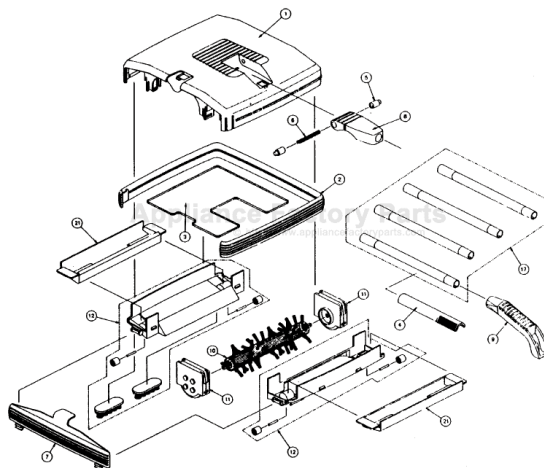

[Find Your Royal Vacuum Cleaner Parts - Select From 772 Models](#)

----- Manual continues below -----