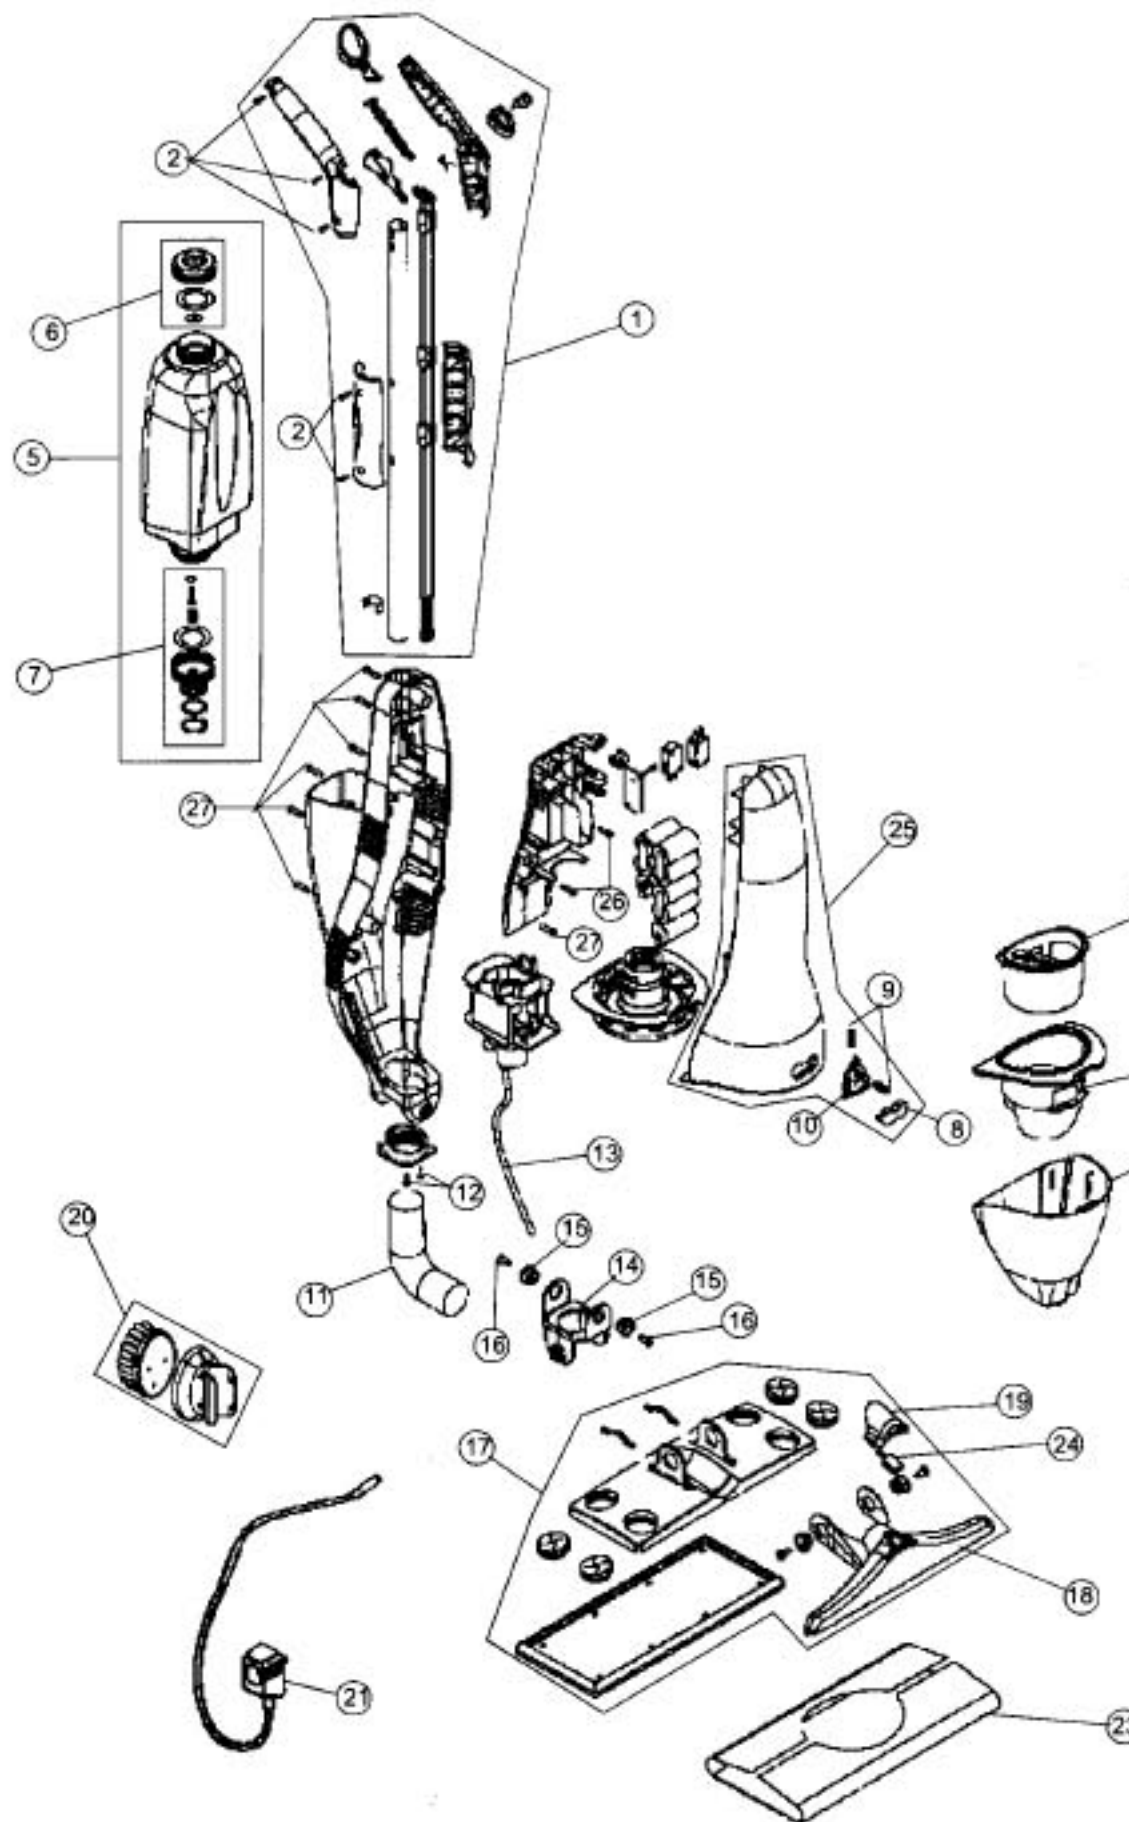

This Owner's Manual is provided and hosted by [Appliance Factory Parts](#).

Royal CE4500 Owner's Manual

[Shop genuine replacement parts for Royal CE4500](#)

[Find Your Royal Vacuum Cleaner Parts - Select From 772 Models](#)

----- Manual continues below -----

Index	Part No.	Description
1	R-450104	Handle assembly
2	R-450124	Handle screws (5)
3	R-450082	Dirt cup assembly

Index	Part No.	Description
16	R-450099	Pivot screw
17	R-450093	Bottom base
18	R-450096	Suction nozzle