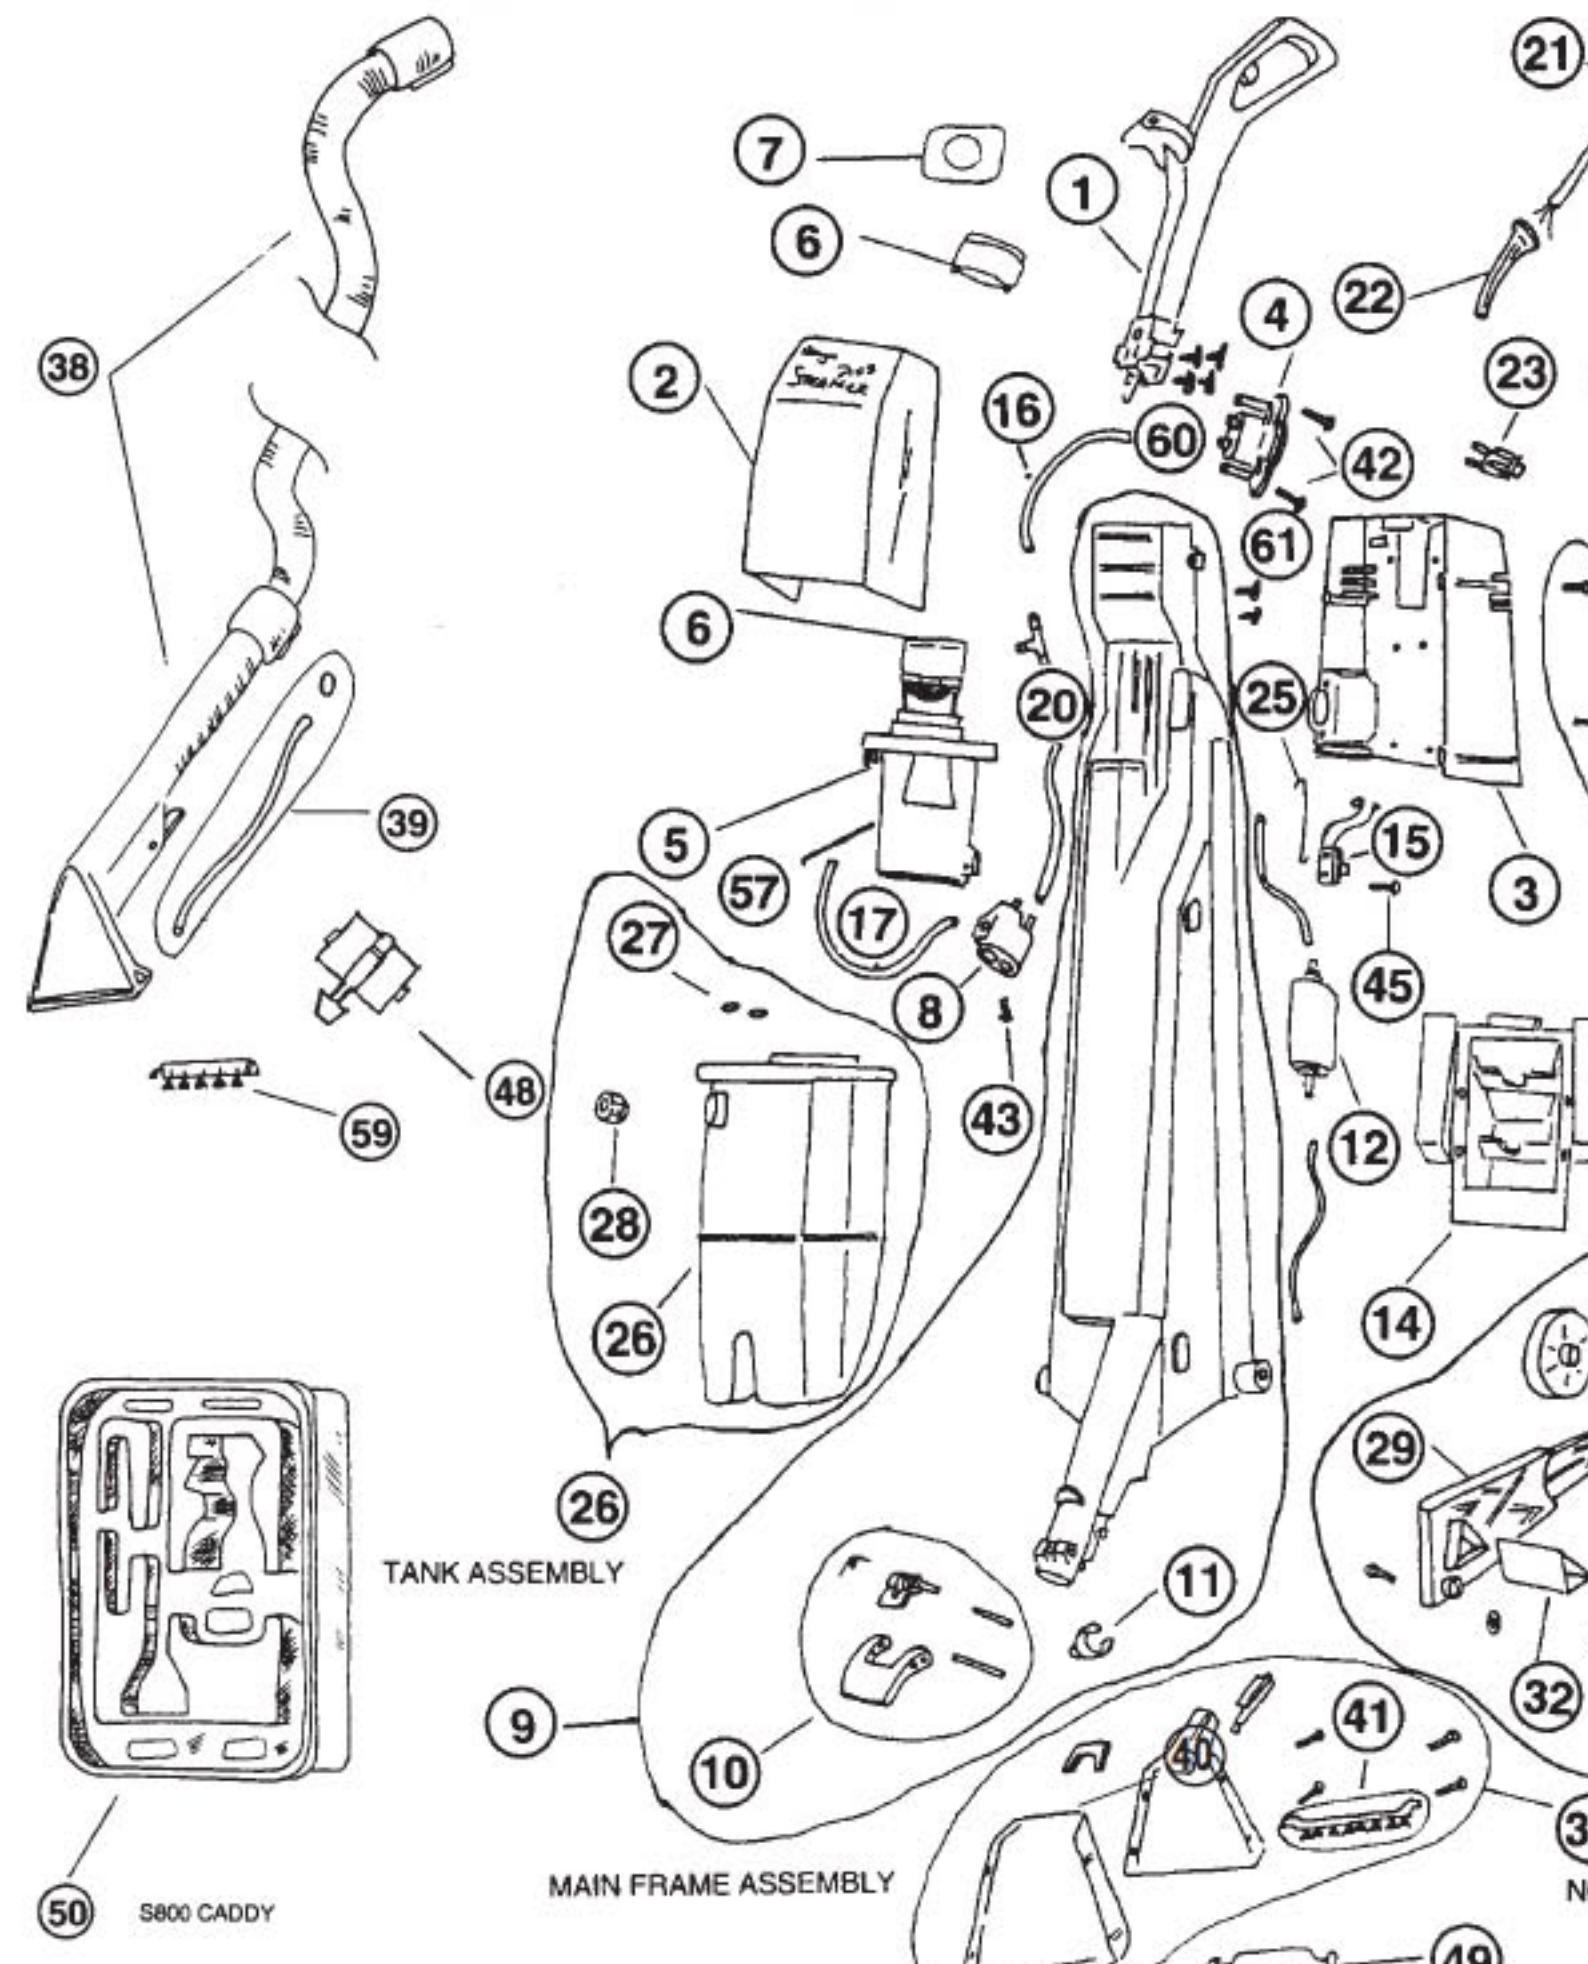

REGINA

Models: S600, S700, S700A, S776, S800, DRS880, DRS882, FS680

Steamer Redef post 7/15/91 production

REGINA

Models: S600, S700/A, S776, S800, DRS880, DRS882, FS680

Steamer Redef post 7/15/91 production

1	RG-095243702	Handle Assembly	36	RG-5267901	O-Ring
2	RG-52108P30384	FrontHousing Assy, grey, closed, 600, 700, 700A, FS680	37	RG-095247501	Floor Nozzle
2	RG-52017P20327	FrontHousing Assy, black, open, 776, 800, 880, 882	37	RG-095292201	Floor Nozzle
3	RG-095241606	RearHousing, black, 600, 700, 776, 800, FS680	38	RG-095297501	Upholstery No
3	RG-52416P10408	Rear Housing, blue, DRS880, DRS882	38	N/A	Upholstery No
4	RG-095310601	Bottle Docking Assy	39	RG-5254301	Pinch Ring, up
5	RG-095836501	Motor & Separator Assy, 600, 700, 776	40	RG-095305801	Nipple Quick C
5	RG-095837701	Motor & Separator Assy, 800, 880, 882, FS680	41	RG-52385P10327	Floor Brush
6	RG-52167P1AQ	Motor Cap	42	RG-030039015	Screw, rear sh
7	RG-5238602	Motor Baffle	43	RG-03729	Screw, tank bl
8	RG-52432P10327	Tank Block		RG-030043401	Screw, ground
9	RG-095289601	Main Frame Assy, black, 600, FS680	45	RG-030041323	Screw, pump
9	N/A	Main Frame Assy, black, 700/A, 776, 800, 880, 882	46	RG-03754	Screw, front to
10	RG-095307501	Lever Latch Assy, grey, 600, 700/A		RG-5259101	Pump Nipple,
10	RG-095254602	Lever Latch Assy, black, 776, 800, 880, 882, FS680	48	RG-52716020327	Spray Tip, upl
11	RG-52427P20417	LockingRing	49	RG-095244301	Squeegee Ass
12	RG-095255301	Pump, w/nipple assembly, 700, 776, 800	50	RG-52430P10327	Accessory Ca
	RG-5263001	Pump Lead Assy, 700, 776, 800	51	RG-03749	Screw, manife
14	RG-52417030327	Pump Cover, black, 700/A, 776, 800, 880, 882	52	RG-095247601	Manifold Assy
15	RG-095255201	Pump Switch Pkg, 700/A, 776, 800, 880, 882		RG-52024P6	Tube Assy, 60
	RG-52024P2	Tube, inner, to docking assy		RG-52196P1	Pinch Tube, 6
17	RG-52024P3	Tube, outer, to block, long		RG-52000P2AA	Arm Flow Con
	RG-095254901	Conn. "T" Hose Assy, 600, FS680		RG-52002P1	Spring, flow a
	RG-095276801	Conn. "T" Hose Assy, 700/A, 776, 800, 880, 882		RG-52019P1CR	Frame Cover,
	RG-5251001	Check Valve	57	RG-095256301	Body Separat
20	RG-5251101	Tube, check valve		RG-053690029	Gasket Separ
21	RG-095254401	Power Cord Assy, 600, 700/A, FS680	59	RG-52384P10327	Upholstery Br
21	RG-095255601	Power Cord Assy, 776, 800, 880, 882	60	RG-030047601	Screw, handle
22	RG-030039301	Strain Relief, round, old	61	RG-03754	Screw, body s
22	RG-030041401	Strain Relief, square, new		RG-52424P20417	Trigger, uphol
23	RG-52364P1	Switch, 600, 700/A, FS680		RG-5254201	Spring, uphol
23	RG-52365P1	Switch, 776, 800, 880, 882		RG-0030039015	Screw, nipple
	RG-030043202	Wire Butt Connector		RG-5246002	Tube, pump to
25	RG-5267601	Lower Control Wire, 600, FS680		RG-5249801	Tube, supply t
25	RG-5267501	Lower Control Wire, 700/A, 776, 800, 880, 882		RG-52174P1	Gasket, port
26	RG-095289901	Tank Assembly		RG-095307601	Hand Held To
27	RG-5267701	Port Seals		RG-52360P10327	Hose, 10 ft, 7
28	RG-52425P10327	Tank Cap		RG-52361P10384	Hose, 8 ft, 70
29	RG-095307401	Strut Package, left & right		RG-030040401	Cable Tie, 700
31	RG-52421P10384	Wheel, grey		RG-52367P2	Upholstery Co
32	RG-52433P10384	Tie Bar Strut, black		RG-5277501	Fan, motor
33	RG-52412020327	Main Frame Stand, black		RG-125MC	Upholstery, 2
34	RG-095247201	Wheel Assy, 600, FS680		RG-131MC	Spot & Stain,
34	RG-095246503	Wheel Assy, 700/A		RG-A9524	Shampoo Car
34	RG-095244203	Wheel Assy, package, 776, 800, 880, 882			
35	RG-095250001	Packaged Fasteners