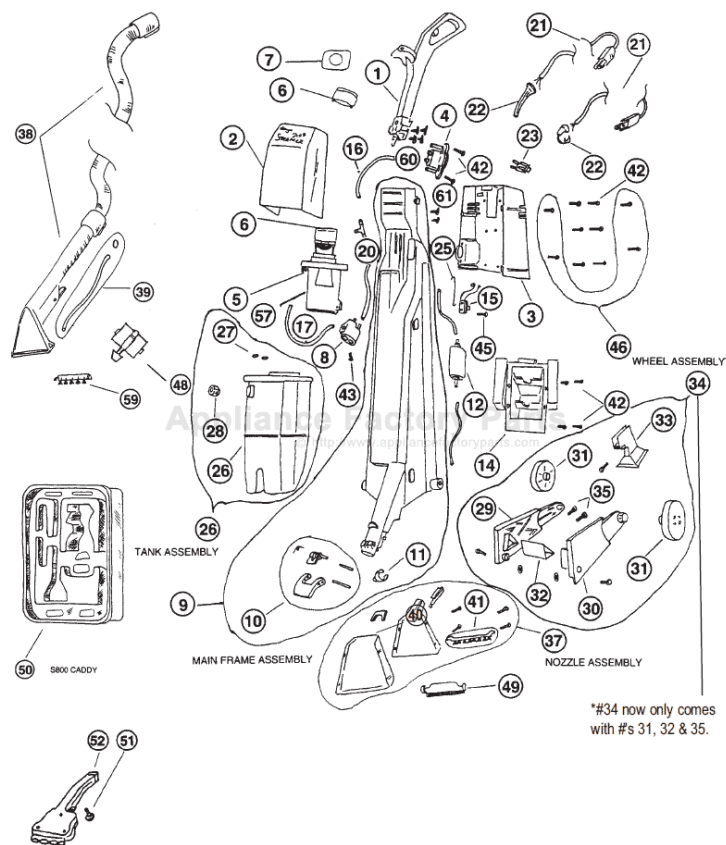

[Find Your Regina Vacuum Cleaner Parts - Select From 111 Models](#)

----- Manual continues below -----