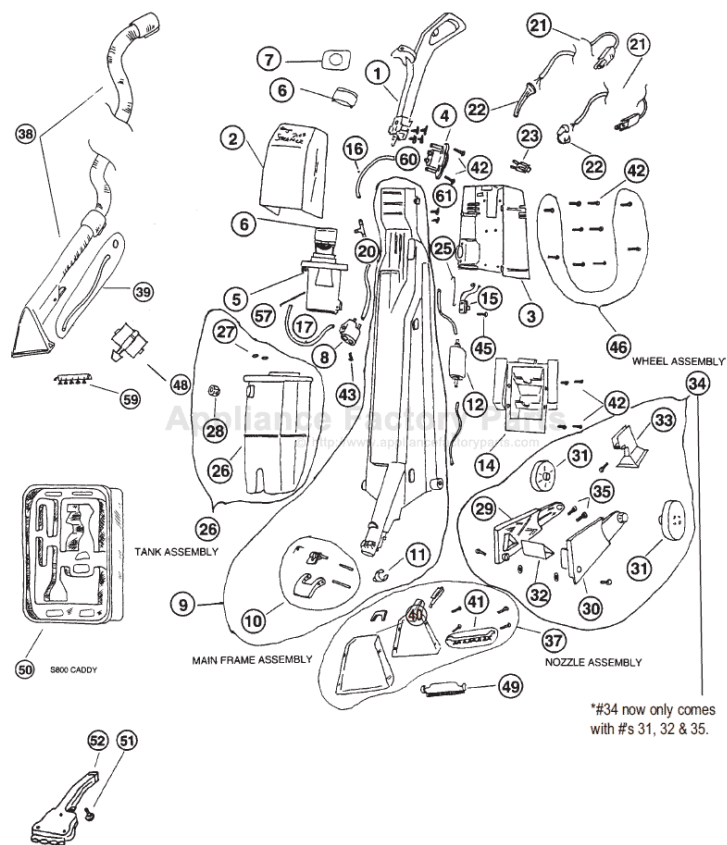

[Find Your Regina Vacuum Cleaner Parts - Select From 111 Models](#)

----- Manual continues below -----