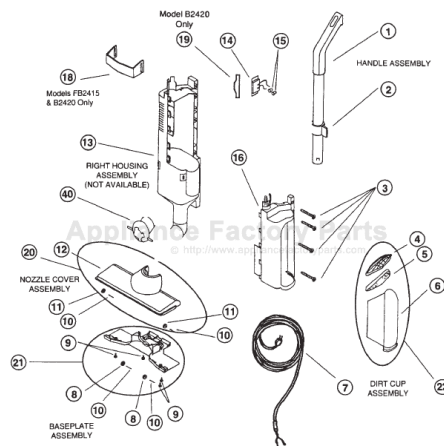

This Owner's Manual is provided and hosted by [Appliance Factory Parts](#).

Regina B-2410 Owner's Manual

[Shop genuine replacement parts for Regina B-2410](#)

[Find Your Regina Vacuum Cleaner Parts - Select From 111 Models](#)

----- Manual continues below -----

REGINA

EL

Models: B2410, FB2415, B2420

Electrikbroom "92" 3.5 / 4.5 amp post 7/30/92 prod

- 1 RG-092657903 Handle Assembly, 2410,2415
- 1 RG-092658502 Handle Assembly, 2420
- 2 RG-26538010327 Collar Lock, 2410
- 2 RG-26538010327 Collar Lock, 2420