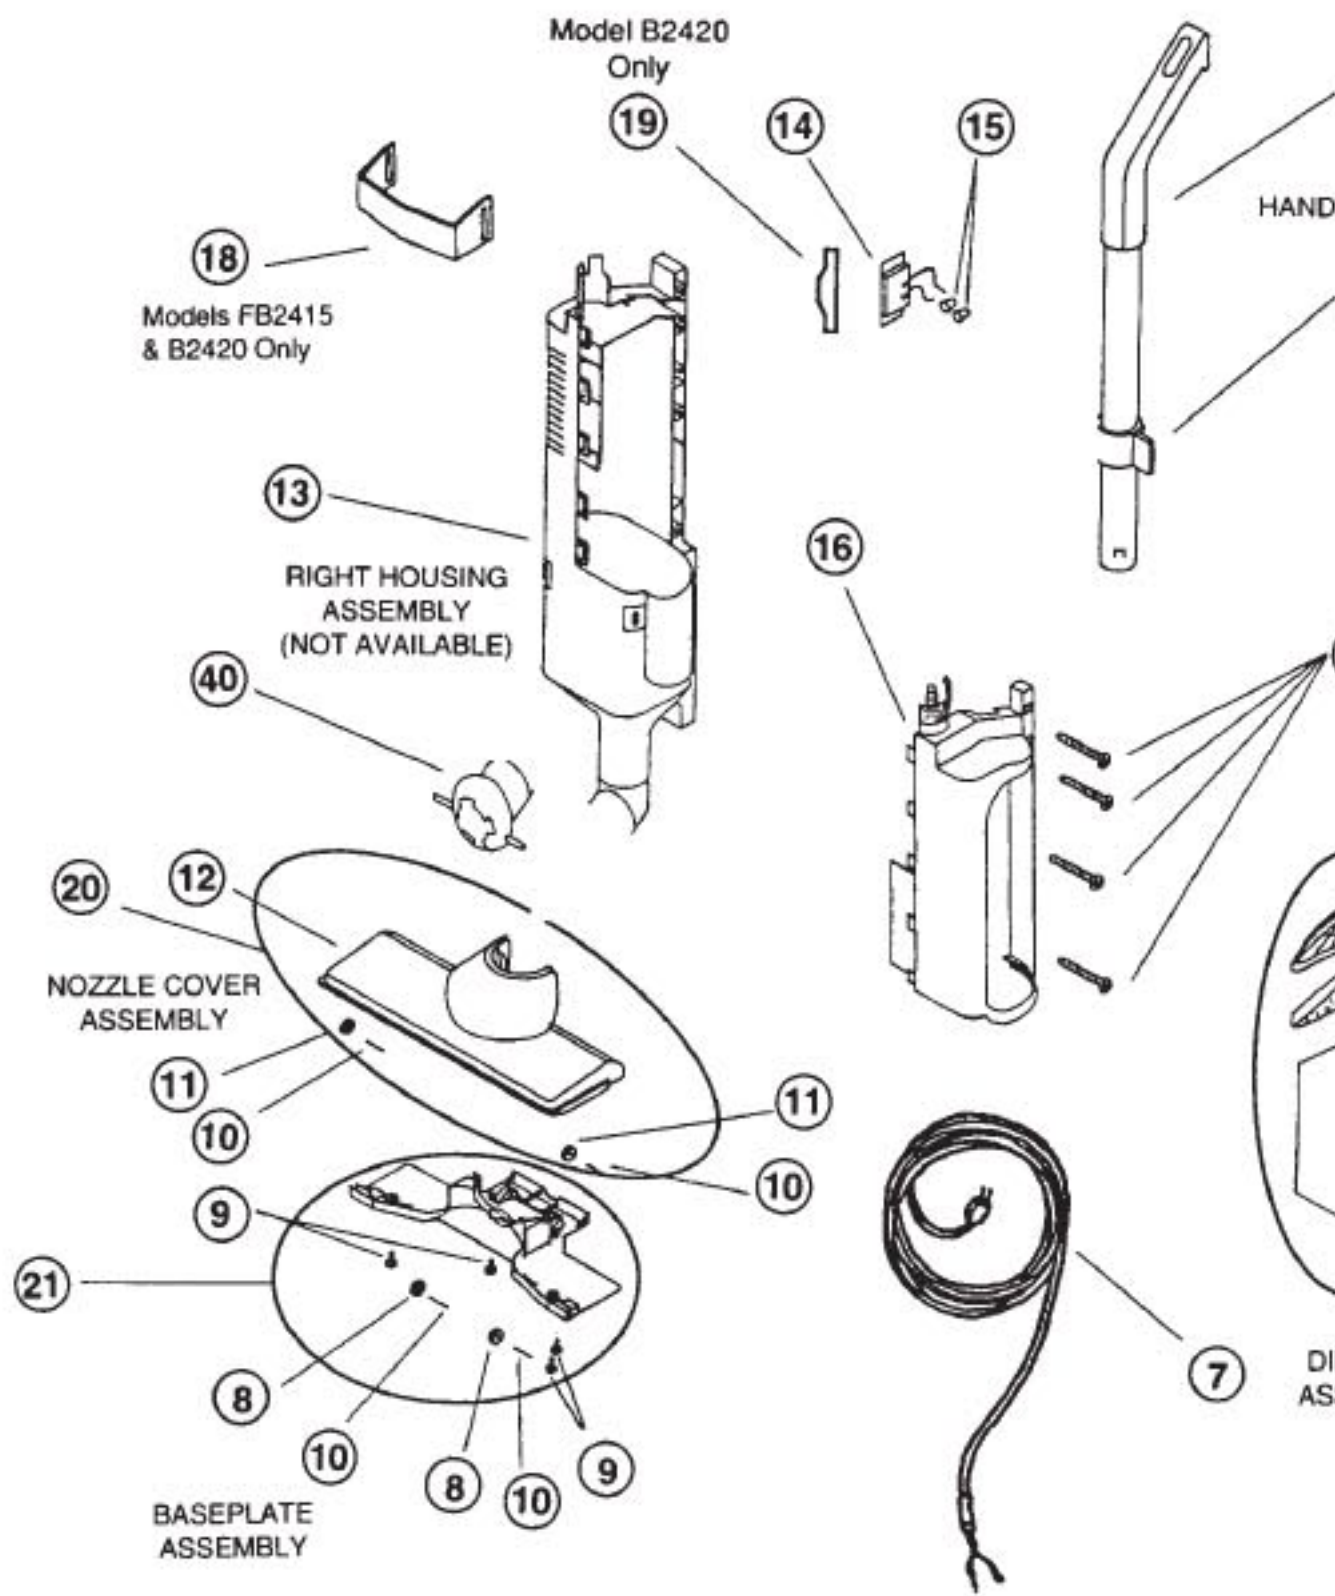

This Owner's Manual is provided and hosted by [Appliance Factory Parts](#).

Regina B-2410 Owner's Manual

[Shop genuine replacement parts for Regina B-2410](#)

[Find Your Regina Vacuum Cleaner Parts - Select From 111 Models](#)

----- Manual continues below -----

REGINA

EL

Models: B2410, FB2415, B2420

Electrikbroom "92" 3.5 / 4.5 amp post 7/30/92 prod

- 1 RG-092657903 Handle Assembly, 2410,2415
- 1 RG-092658502 Handle Assembly, 2420
- 2 RG-26538010327 Collar Lock, 2410
- 2 RG-26538010327 Collar Lock, 2420