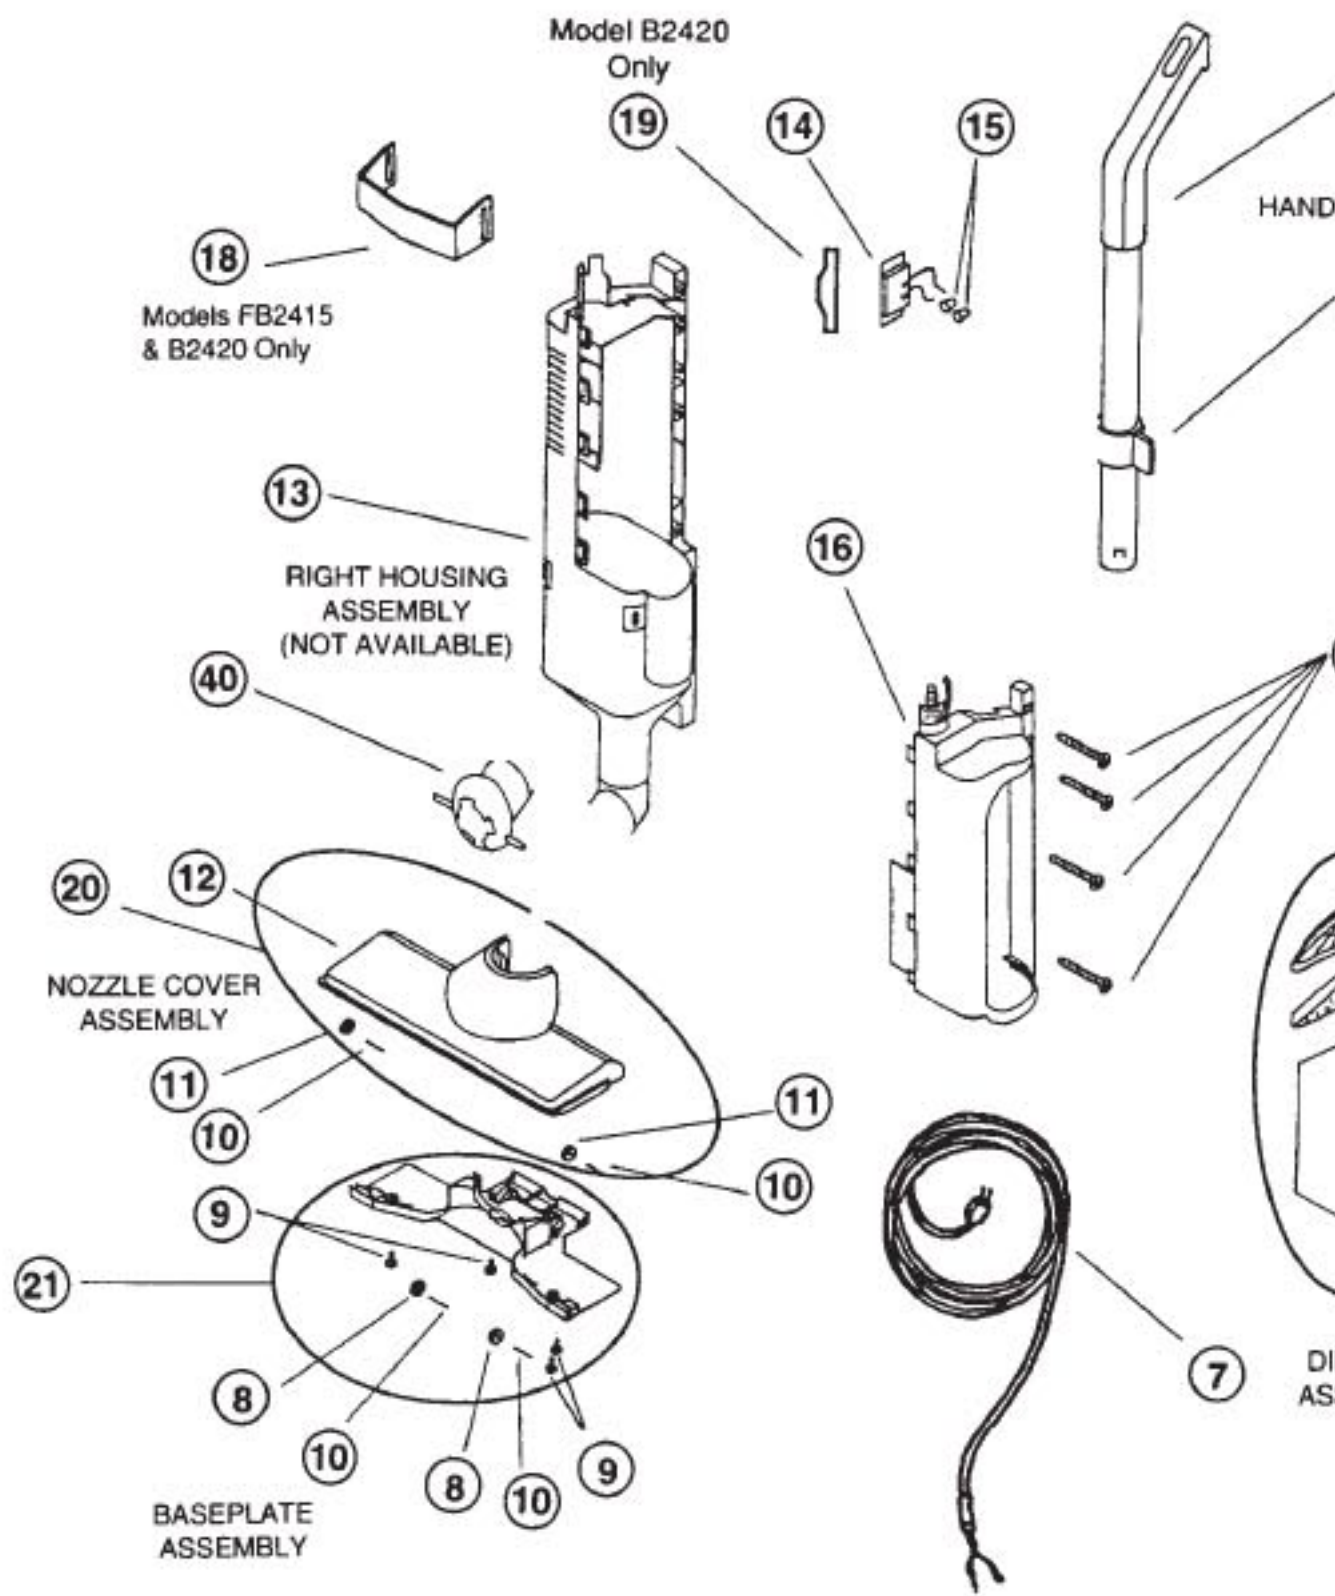

# Regina FB-2415 Owner's Manual

[Shop genuine replacement parts for Regina FB-2415](#)

[Find Your Regina Vacuum Cleaner Parts - Select From 111 Models](#)

----- Manual continues below -----

# REGINA

EL

Models: B2410, FB2415, B2420

Electrikbroom "92" 3.5 / 4.5 amp post 7/30/92 prod

- 1 ..... RG-092657903 ..... Handle Assembly, 2410,2415
- 1 ..... RG-092658502 ..... Handle Assembly, 2420
- 2 ..... RG-26538010327 ..... Collar Lock, 2410
- 2 ..... RG-26538010327 ..... Collar Lock, 2420