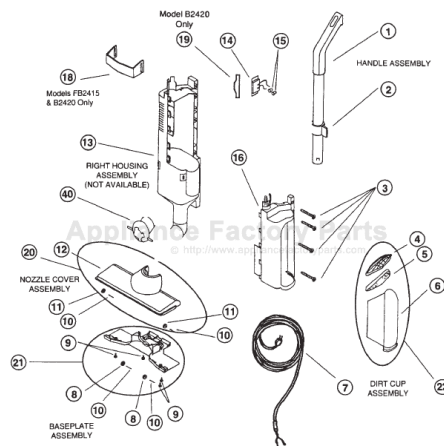

# Regina FB-2415 Owner's Manual

[Shop genuine replacement parts for Regina FB-2415](#)

[Find Your Regina Vacuum Cleaner Parts - Select From 111 Models](#)

----- Manual continues below -----

# REGINA

EL

Models: B2410, FB2415, B2420

Electrikbroom "92" 3.5 / 4.5 amp post 7/30/92 prod

- 1 ..... RG-092657903 ..... Handle Assembly, 2410,2415
- 1 ..... RG-092658502 ..... Handle Assembly, 2420
- 2 ..... RG-26538010327 ..... Collar Lock, 2410
- 2 ..... RG-26538010327 ..... Collar Lock, 2420