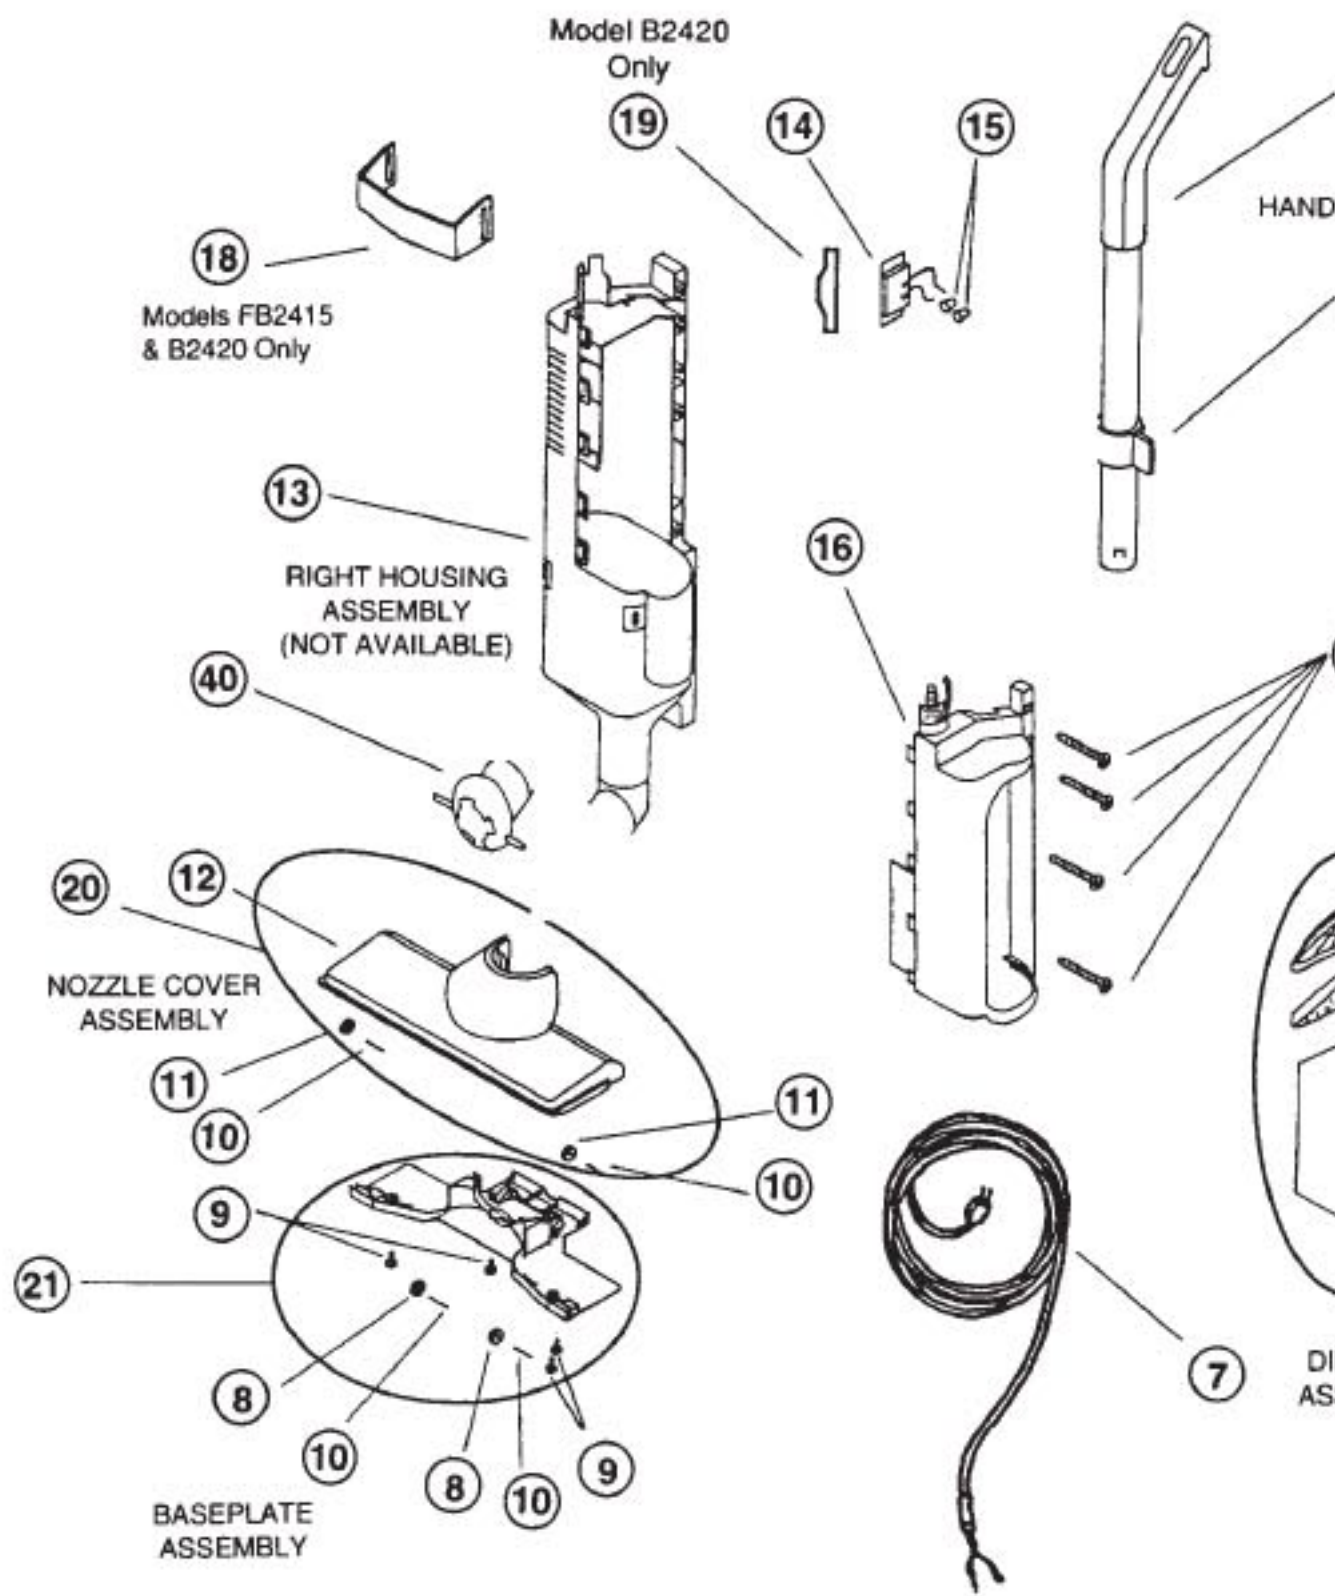

This Owner's Manual is provided and hosted by [Appliance Factory Parts](#).

Regina B-2420 Owner's Manual

[Shop genuine replacement parts for Regina B-2420](#)

[Find Your Regina Vacuum Cleaner Parts - Select From 111 Models](#)

----- Manual continues below -----

REGINA

EL

Models: B2410, FB2415, B2420

Electrikbroom "92" 3.5 / 4.5 amp post 7/30/92 prod

- 1 RG-092657903 Handle Assembly, 2410,2415
- 1 RG-092658502 Handle Assembly, 2420
- 2 RG-26538010327 Collar Lock, 2410
- 2 RG-26538010327 Collar Lock, 2420