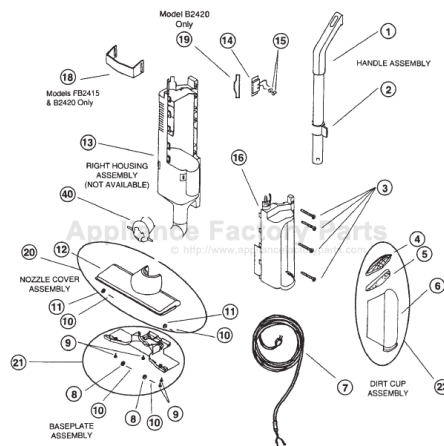

This Owner's Manual is provided and hosted by [Appliance Factory Parts](#).

Regina B-2420 Owner's Manual

[Shop genuine replacement parts for Regina B-2420](#)

[Find Your Regina Vacuum Cleaner Parts - Select From 111 Models](#)

----- Manual continues below -----

REGINA

EL

Models: B2410, FB2415, B2420

Electrikbroom "92" 3.5 / 4.5 amp post 7/30/92 prod

- 1 RG-092657903 Handle Assembly, 2410,2415
- 1 RG-092658502 Handle Assembly, 2420
- 2 RG-26538010327 Collar Lock, 2410
- 2 RG-26538010327 Collar Lock, 2420