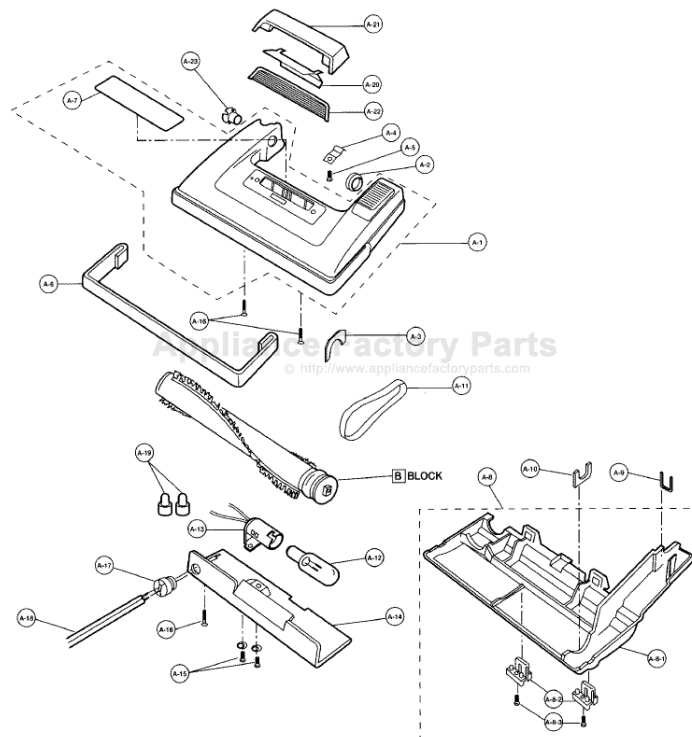

[Find Your PANASONIC Vacuum Cleaner Parts - Select From 605 Models](#)

----- Manual continues below -----

PANASONIC

Models: MC-5140, MC-5150, MC-5155, MC-5190, MC-5340, MC-5995

Nozzle Housing

PANASONIC

Models: MC-5140, MC-5150, MC-5155, MC-5190, MC-5340, MC-5995

A1	P-0103	Nozzle Housing, 5140	A13	P-938	Lamp Holder,
A1	P-010301	Nozzle Housing, 5150	A13	P-93001	Lamp Socket,
A1	P-010309	Nozzle Housing, 5155	A13	P-9367	Lamp Socket,
A1	P-000072	Nozzle Housing, 5190	A14	P-85210	Bulb Supporter,
A1	P-000221	Nozzle Housing, 5340	A15	N/A	Screw, 5155
A1	P-000257	Nozzle Housing, 5995	A15	P-000276	Screw, 5340
A2	P-78	Plastic Holder	A16	P-000132	Screw, 5155
A3	P-81	Tight Packing	A16	P-00932	Screw, 5340
A4	P-58	Pedal Spring	A17	P-2423	Wire Bushing,
A5	P-000132	Screw	A18	P-3820	Wire Cord, lea
A6	P-10008	Furniture Guard, 5140	A18	P-000275	Wire Cord, lea
A6	P-1000	Furniture Guard, 5150	A19	P-0038	Wire Connecto
A6	P-10009	Furniture Guard, 5155	A20	P-000623	Reflection Pla
A6	P-10008	Furniture Guard, 5190, 5340	A20	P-10109	Reflector, 599
A6	P-10107	Furniture Guard, 5995	A21	P-86210	Supporter, refl
A7	P-02001	Top Mark, 5140	A22	P-2120	Window, 5155
A7	P-02002	Top Mark, 5150	A23	P-2500	Shaft, plastic
A7	P-02003	Top Mark, 5155		P-000076	Nozzle Hose,
A7	P-000090	Top Mark, 5190		P-7500	Lower Plate P
A7	P-000222	Top Mark, 5340		P-000223	Side Plate, 53
	P-10105	Window, 5995		P-000095	Frame, 5995
A8	P-9113	Lower Plate Assembly		P-000010	Pedal Spring,
A8	P-000075	Lower Plate Assembly, 5190, 5340		P-4720	Pedal, 5995
A8	P-000113	Lower Plate Assembly, 5995		P-000132	Screw, frame
	P-2713	Lower Plate Only, 5190, 5340		P-00008	Shaft, pedal, 5
A82	P-0800	Latch			
A83	P-000132	Screw			
A9	P-43	Belt Cover			
A10	P-7500	Body Packing			
A10	P-81	Body Packing, 5190			
A11	P-2287	Belt, 2 pack			
A11	P-200	Belt, sold each (R)			
A12	P-2810	Bulb, 5155, 5340, 5995			