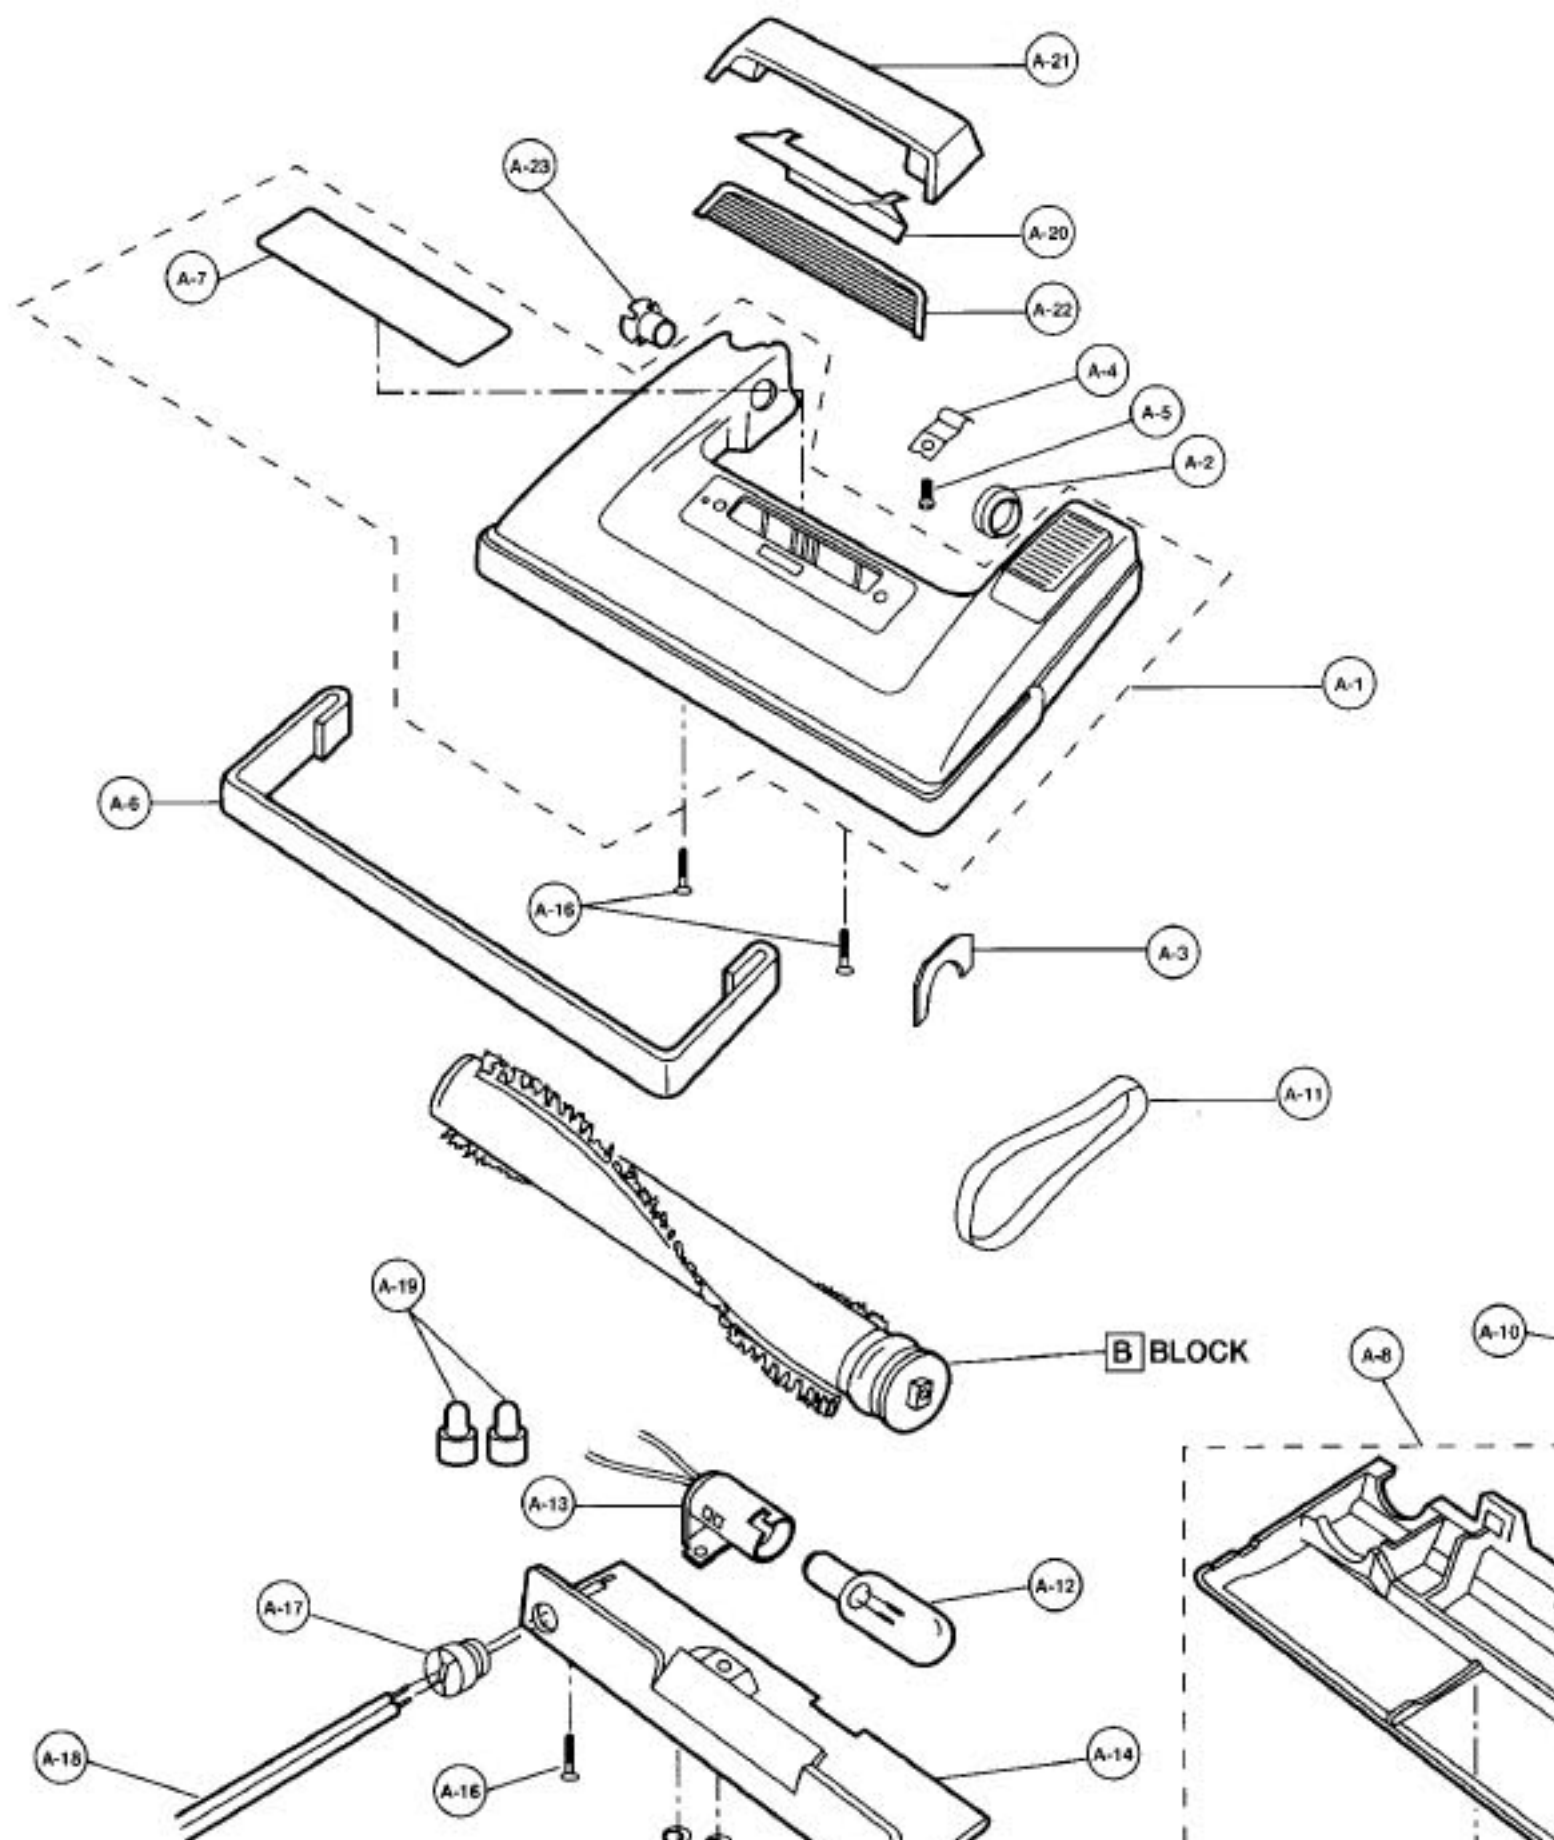

[Find Your PANASONIC Vacuum Cleaner Parts - Select From 605 Models](#)

----- Manual continues below -----

PANASONIC

Models: MC-5140, MC-5150, MC-5155, MC-5190, MC-5340, MC-5995

Nozzle Housing

PANASONIC

Models: MC-5140, MC-5150, MC-5155, MC-5190, MC-5340, MC-5995

A1	P-0103	Nozzle Housing, 5140	A13	P-938	Lamp Holder,
A1	P-010301	Nozzle Housing, 5150	A13	P-93001	Lamp Socket,
A1	P-010309	Nozzle Housing, 5155	A13	P-9367	Lamp Socket,
A1	P-000072	Nozzle Housing, 5190	A14	P-85210	Bulb Supporter,
A1	P-000221	Nozzle Housing, 5340	A15	N/A	Screw, 5155
A1	P-000257	Nozzle Housing, 5995	A15	P-000276	Screw, 5340
A2	P-78	Plastic Holder	A16	P-000132	Screw, 5155
A3	P-81	Tight Packing	A16	P-00932	Screw, 5340
A4	P-58	Pedal Spring	A17	P-2423	Wire Bushing,
A5	P-000132	Screw	A18	P-3820	Wire Cord, lea
A6	P-10008	Furniture Guard, 5140	A18	P-000275	Wire Cord, lea
A6	P-1000	Furniture Guard, 5150	A19	P-0038	Wire Connecto
A6	P-10009	Furniture Guard, 5155	A20	P-000623	Reflection Pla
A6	P-10008	Furniture Guard, 5190, 5340	A20	P-10109	Reflector, 599
A6	P-10107	Furniture Guard, 5995	A21	P-86210	Supporter, refl
A7	P-02001	Top Mark, 5140	A22	P-2120	Window, 5155
A7	P-02002	Top Mark, 5150	A23	P-2500	Shaft, plastic
A7	P-02003	Top Mark, 5155		P-000076	Nozzle Hose,
A7	P-000090	Top Mark, 5190		P-7500	Lower Plate P
A7	P-000222	Top Mark, 5340		P-000223	Side Plate, 53
	P-10105	Window, 5995		P-000095	Frame, 5995
A8	P-9113	Lower Plate Assembly		P-000010	Pedal Spring,
A8	P-000075	Lower Plate Assembly, 5190, 5340		P-4720	Pedal, 5995
A8	P-000113	Lower Plate Assembly, 5995		P-000132	Screw, frame
	P-2713	Lower Plate Only, 5190, 5340		P-00008	Shaft, pedal, 5
A82	P-0800	Latch			
A83	P-000132	Screw			
A9	P-43	Belt Cover			
A10	P-7500	Body Packing			
A10	P-81	Body Packing, 5190			
A11	P-2287	Belt, 2 pack			
A11	P-200	Belt, sold each (R)			
A12	P-2810	Bulb, 5155, 5340, 5995			