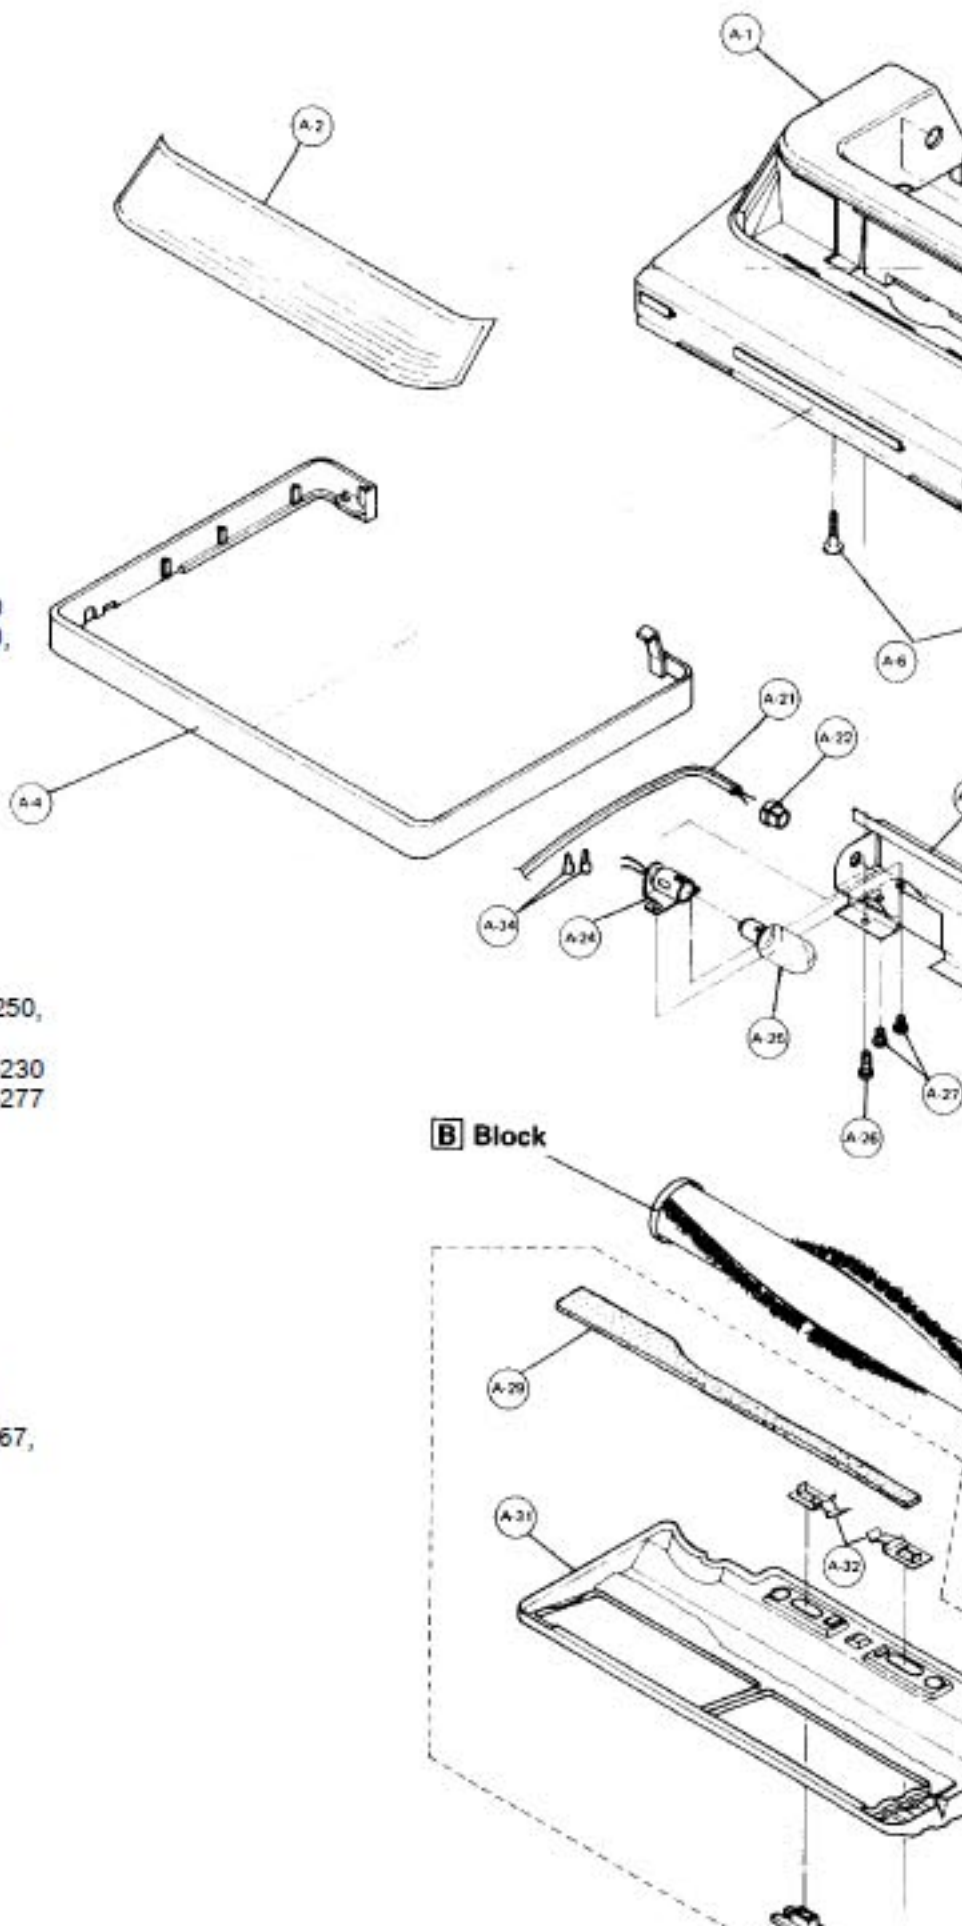

----- Manual continues below -----

PANASONIC

Models: MC-5210, MC-5217, MC-5220, MC-5230, MC-5237,
MC-5240, MC-5250, MC-5255, MC-5267, MC-5277

Nozzle Housing

1.....	NLA.....	Nozzle Housing, 5210
1.....	NLA.....	Nozzle Housing, 5217
1.....	P-0126.....	Nozzle Housing, 5220
1.....	P-0127.....	Nozzle Housing, 5230
1.....	NLA.....	Nozzle Housing, 5237
1.....	P-01220.....	Nozzle Housing, 5240
1.....	P-012206.....	Nozzle Housing, 5250
1.....	P-012209.....	Nozzle Housing, 5255
1.....	NLA.....	Nozzle Housing, 5267
1.....	P-000273.....	Nozzle Housing, 5277
2.....	P-2123.....	Window, 5210
2.....	N/A.....	Window, 5217
2.....	P-2124.....	Window, 5220
3.....	P-2125.....	Window, 5230, 5237, 5240, 5250, 5255, 5267, 5277
3.....	P-2500.....	Plastic Shaft
4.....	P-1020.....	Furniture Guard, 5210
4.....	P-1021.....	Furniture Guard, 5220
4.....	P-1022.....	Furniture Guard, 5217, 5230
4.....	P-10200.....	Furniture Guard, 5237, 5240, 5267
4.....	P-10209.....	Furniture Guard, 5250
4.....	N/A.....	Furniture Guard, 5255
4.....	P-000274.....	Furniture Guard, 5277
5.....	P-683.....	Screw, latch hooks
6.....	P-81.....	Tight Packing
7.....	P-000095.....	Frame
8.....	P-4720.....	Pedal
9.....	P-1124.....	Belt Cover
10.....	P-5120.....	Pedal Shaft
11.....	NLA.....	E-Clip
11.....	NLA.....	E-Clip, 5217, 5237, 5240, 5250, 5255
12.....	P-416.....	Screw, frame, 5210, 5220, 5230
12.....	P-000132.....	Screw, frame, 5217, 5267, 5277
13.....	P-000010.....	Pedal Spring
15.....	P-428.....	Screw, spacer
16.....	P-7411.....	Spacer
17.....	P-000132.....	Screw, pedal shaft
18.....	P-2287.....	Belt, type UB, 2 pack
18.....	P-200.....	Belt, sold each (R)
19.....	P-8220.....	Agitator Holder
20.....	P-8939.....	Bottom Plate Assembly
21.....	P-742.....	Bottom Plate Packing, rear
22.....	P-392.....	Bottom Plate Packing, right
23.....	P-000133.....	Bottom Plate Only, 5217, 5267, 5277
24.....	P-000157.....	Lead Wire, black, 5267
24.....	P-000275.....	Lead Wire, black, 5277
25.....	P-2423.....	Wire Bushing
26.....	P-8521.....	Bulb Supporter
26.....	P-000011.....	Bulb Supporter, 5267, 5277
27.....	P-938.....	Lamp Holder
27.....	P-93001.....	Lamp Holder, 5277
28.....	P-2810.....	Bulb
29.....	P-000132.....	Screw, bulb supporter
30.....	N/A.....	Screw, lamp holder
30.....	P-000276.....	Screw, lamp holder, 5277
31.....	P-704.....	Stop Latch Spring
32.....	P-684.....	Latch, 5210, 5220, 5230
32.....	P-2751.....	Latch, 5217
32.....	P-8030.....	Latch, 5237