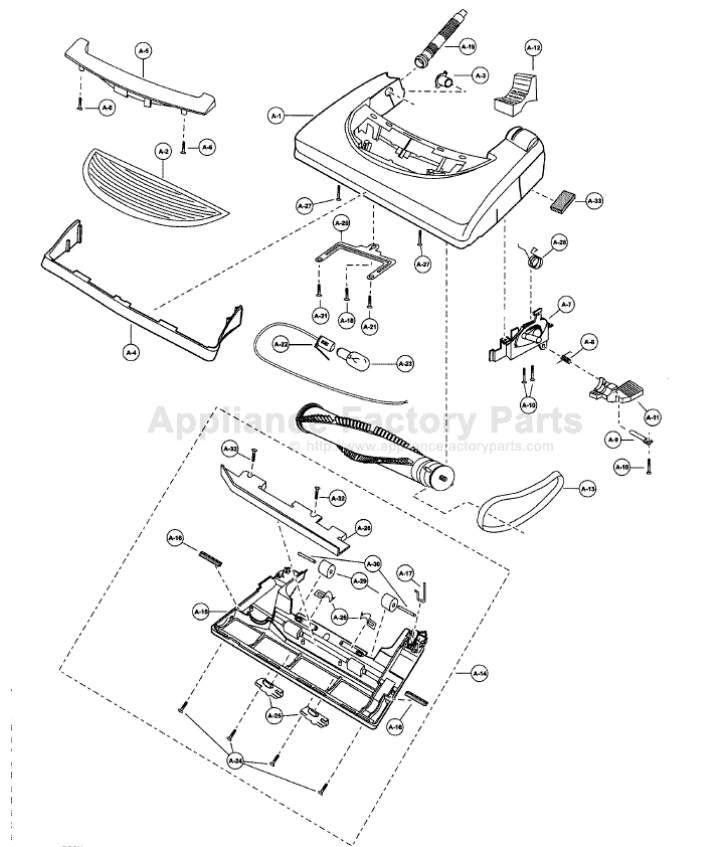

[Find Your PANASONIC Vacuum Cleaner Parts - Select From 605 Models](#)

----- Manual continues below -----