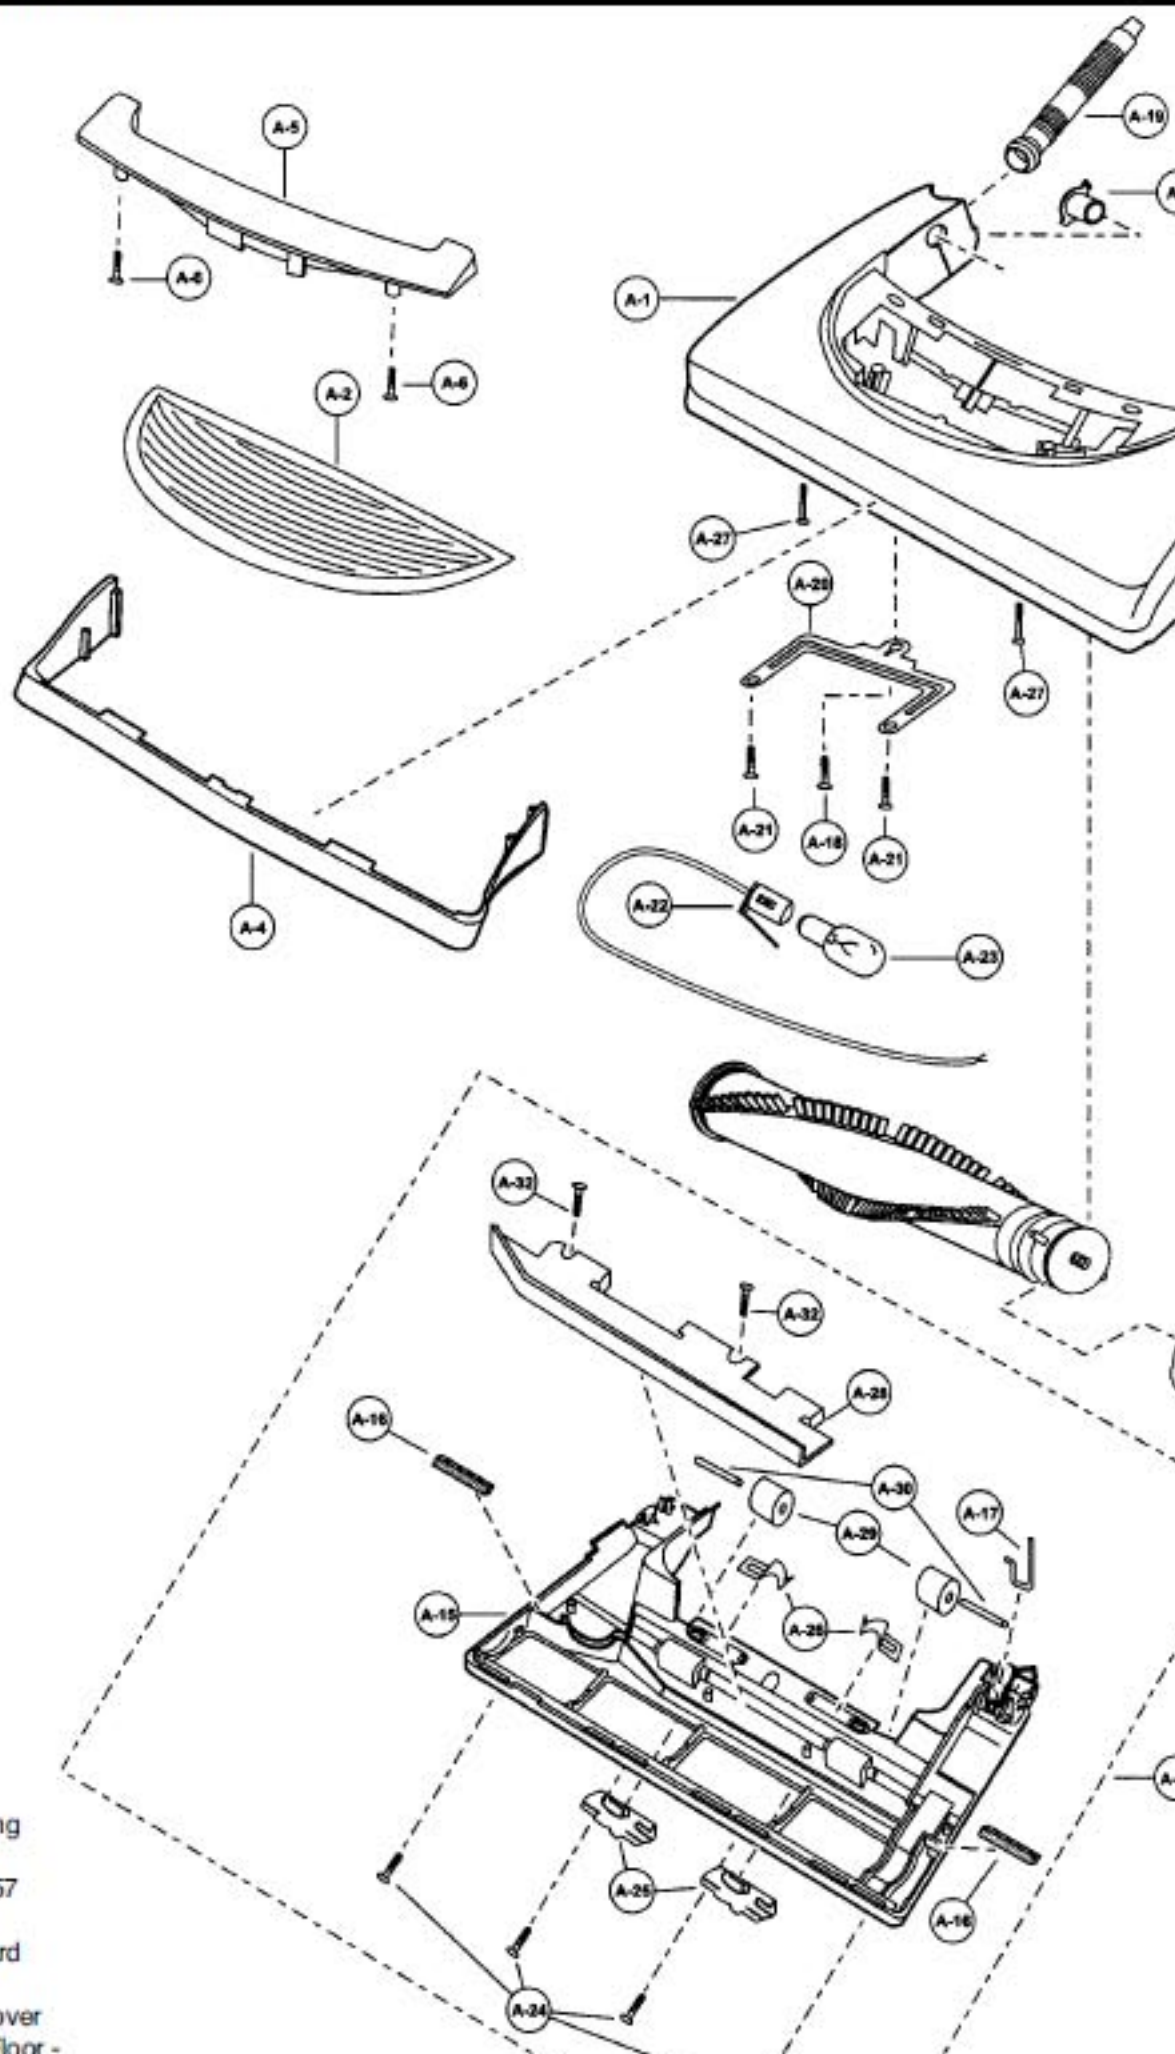

This Owner's Manual is provided and hosted by Appliance Factory Parts.

PANASONIC V7348 Owner's Manual

[Shop genuine replacement parts for PANASONIC V7348](#)

[Find Your PANASONIC Vacuum Cleaner Parts - Select From 605 Models](#)

----- Manual continues below -----

Models: MC-V7348, MC-V5257

- 1 P-10834 Nozzle Housing
- 2 P-9884 Window
- 2 P-9885 Window, V5257
- 3 P-9302 Shaft, plastic
- 4 P-10351 Furniture Guard
- 5 P-8921 Light Cover
- 6 P-8172 Screw, light cover
- 7 P-10733 Carpet/Bare Floor -

Agitator Assembly