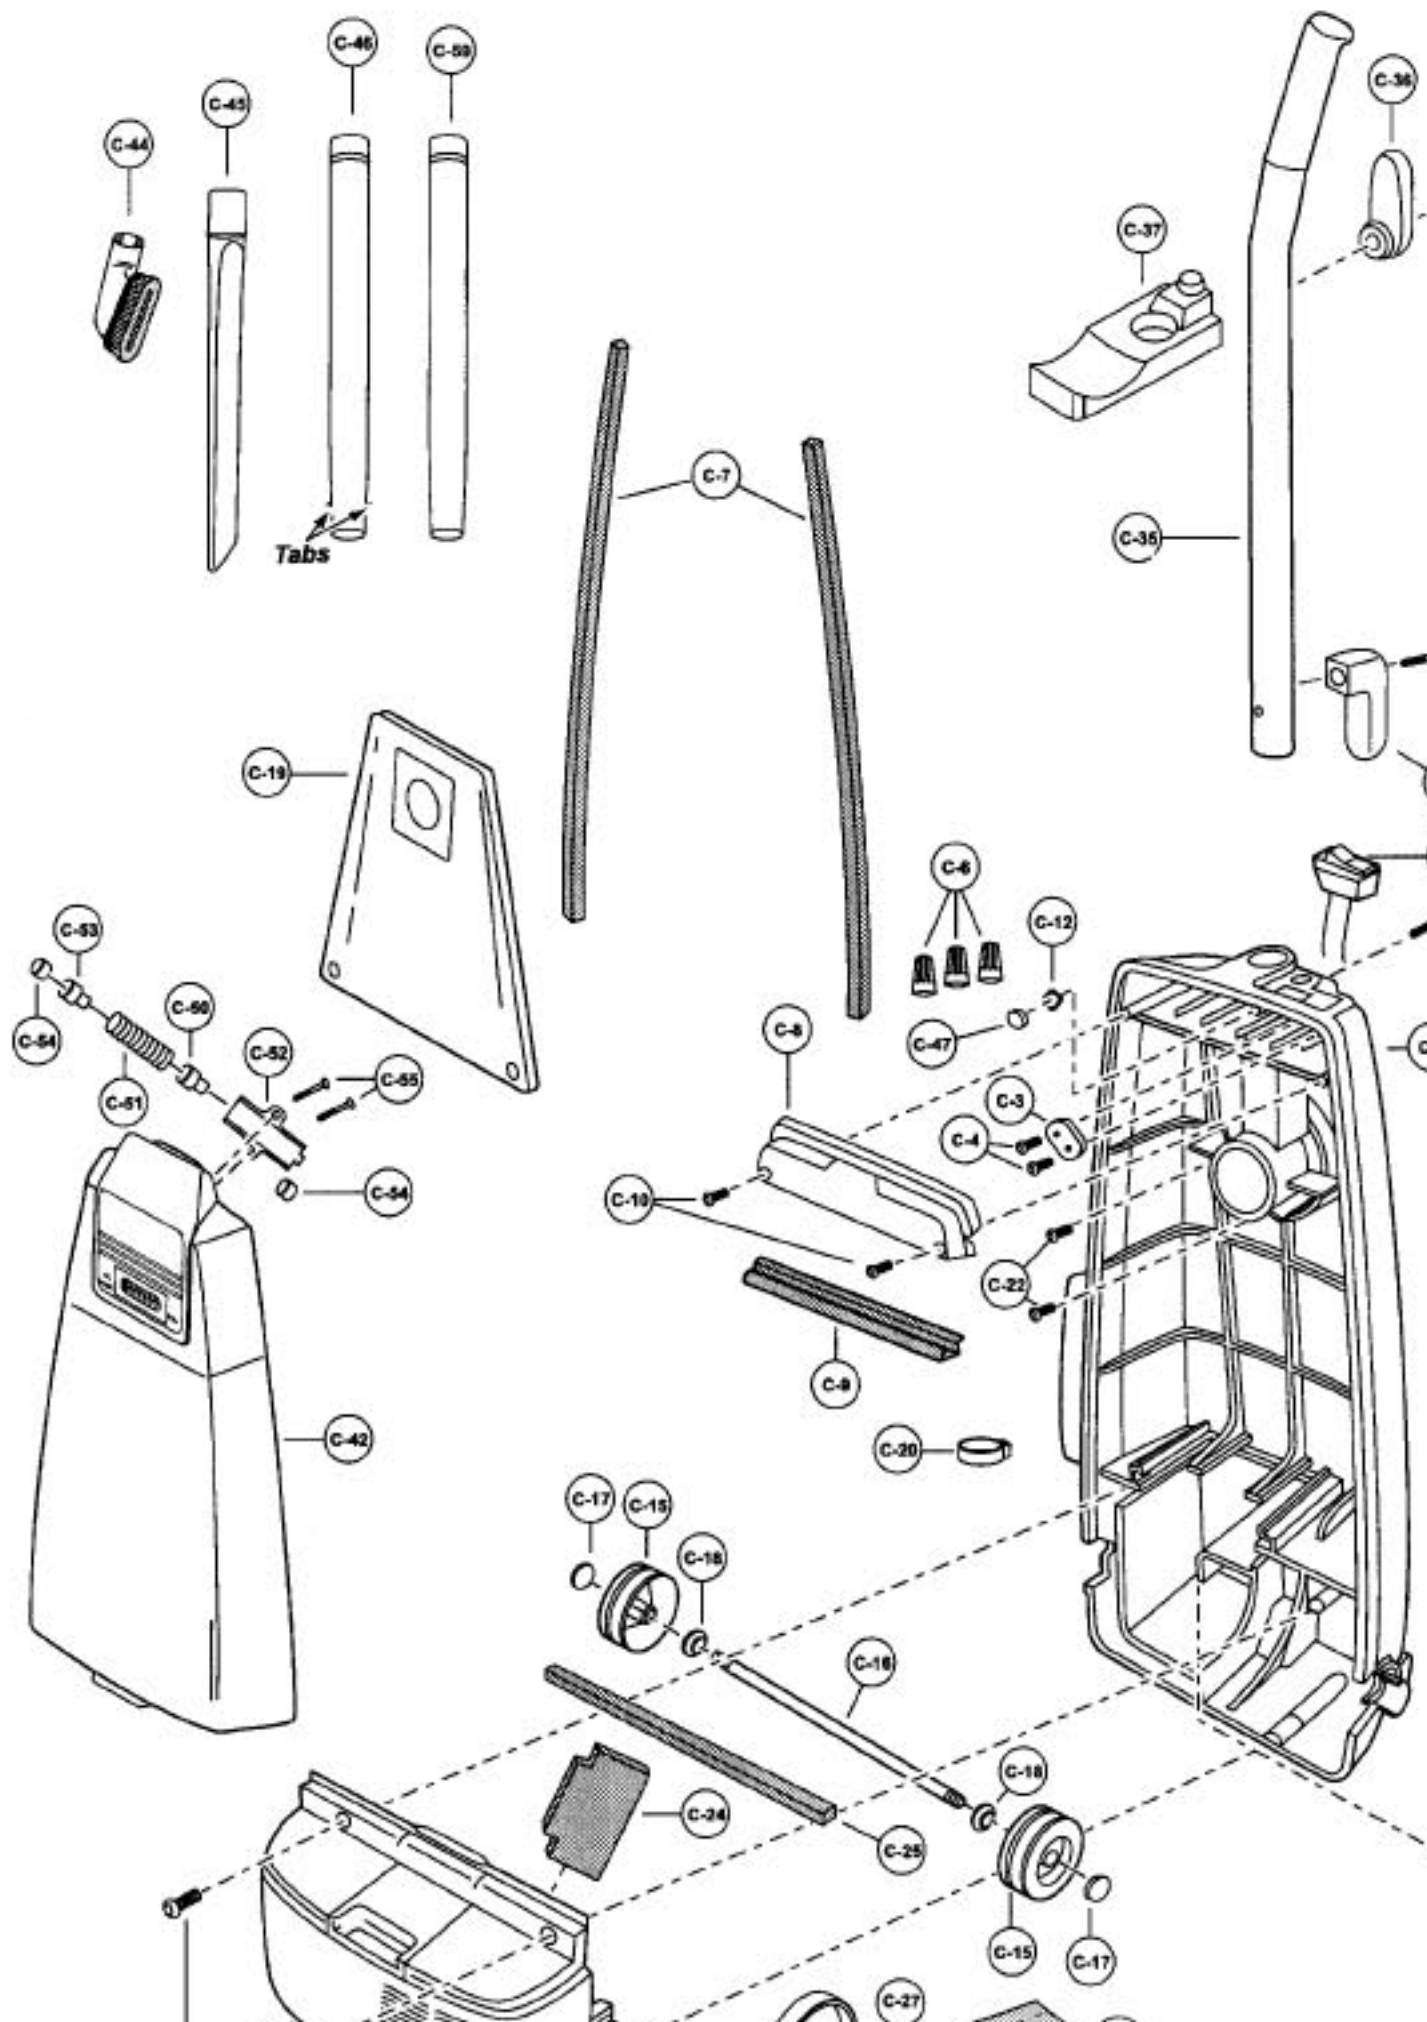

PANASONIC

V-

Models: MC-V7348, MC-V5257