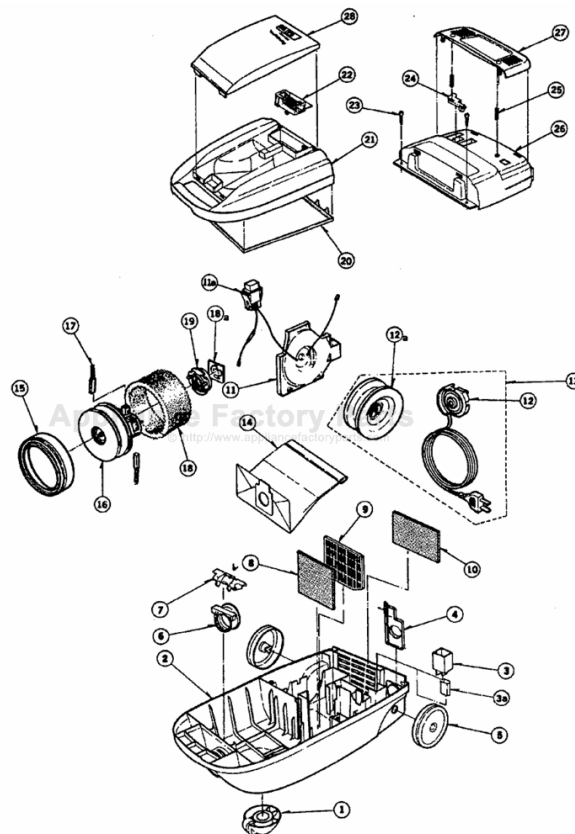

This Owner's Manual is provided and hosted by Appliance Factory Parts.

PANASONIC 2730 Owner's Manual

[Shop genuine replacement parts for PANASONIC 2730](#)

Main Unit

[Find Your PANASONIC Vacuum Cleaner Parts - Select From 605 Models](#)

----- Manual continues below -----

PANASONIC

Models: MC-2730, MC-2750

Main Unit

- | | | |
|-----|----------|------------------------|
| 1 | P-957 | Caster Unit |
| 2 | P-03700 | Body, lower |
| 3 | P-03710 | Cover, switch |
| 3A | P-517 | Supporter Plate |
| 4 | P-297 | Blower Outlet |
| 5 | P-01 | Wheel |
| 6 | P-6470 | Packing, air intake |
| 7 | P-227 | Bag Clamper |
| 8 | P-3770 | Filter, secondary |
| 9 | P-327 | Supporter, filter |
| 10 | P-387 | Exhaust Filter |
| 11 | P-96001 | Body Partition Unit |
| 11A | P-98001 | Switch Unit, main body |
| 12 | P-98002 | Power Cord / Rail Base |
| 12A | P-01300 | Cord Reel Only |
| 13 | P-99001 | Cord Reel Assembly |
| 14 | P-150PF | Paper Bag |
| 15 | P-027000 | Motor Supporter, front |
| 16 | P-9262 | Motor |
| 17 | P-276 | Carbon Brush </td |
| 18 | P-997 | Noise Suppressor Unit |
| 18A | P-187 | Noise Suppressor |
| 19 | P-039 | Motor Supporter, rear |
| 20 | P-667 | Packing, dust cover |
| 21 | P-60700 | Dust Cover |
| 22 | P-9970 | Indicator Unit |