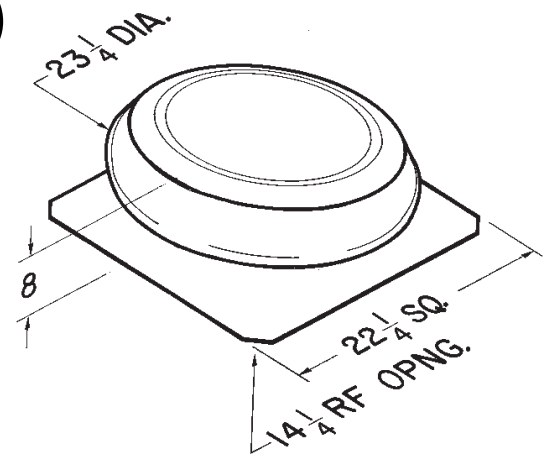

TYPICAL SPECIFICATION

Roof Mounted Attic Ventilator shall be Broan Model 350 (350BK) (350BR) (355) (355BK) (355BR) (356) (356BK) (356BR) (358).

Ventilator shall have metal blade and flashing plate. Bird screen to be included.

Dome to be ultraviolet resistant plastic. (.050 Approx. 18 gage aluminum). Motor to be thermally protected and permanently lubricated. RPM not to exceed 1000 (Models 350, 350BK, 350BR), 1100 (Models 355, 355BK, 355BR, 358), 1500 (Models 356, 356BK, 356BR).

Ventilator shall have a built-in adjustable thermostat and mount easily between rafters or wall studs.

Air delivery shall be no less than 1050 CFM (Models 350, 350BK, 350BR), 1200 CFM (Models 355, 355BK, 355BR, 358), 1600 CFM (Models 356, 356BK, 356BR). All ratings shall be certified by HVI. Units to be U.L. Listed.