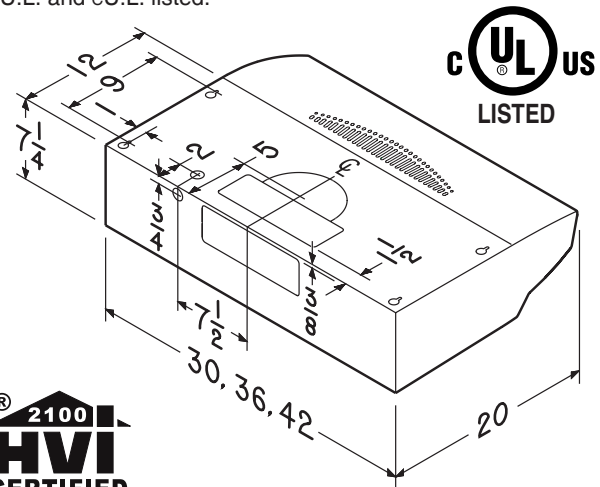

Range hood to have an axial blade (centrifugal blower) and twin, 50-watt (max.) halogen flood lights. Blower and lights shall be operated using a specially-designed, adjustable control with 2-speed rocker (3-speed electronic push button) (4-speed electronic, with delayed "off" and filter reminder).

Air delivery shall be no less than 220 cfm (QS1), 300 cfm (QS2), 430 cfm (QS3) when ducted horizontally. Sound level to be no greater than 1.5 Sones/100 cfm - 5.0 Sones/220 cfm (QS1); 0.9 Sones/100 cfm - 4.5 Sones/300 cfm (QS2); 0.4 Sones/100 cfm - 4.5 Sones/300 cfm - 8.0 Sones/430 cfm in "Boost" mode (QS3). Air and sound ratings to be certified by HVI. Unit shall be U.L. and cU.L. listed.

SPECIFICATIONS	MODEL		
	QS1	QS2	QS3
Volts	120	120	120
Hz	60	60	60
Amps	1.8	2.0	3.0
Max. cfm (horizontal)	220	300	300*
Sones (norm.)	1.5	0.9	0.4*
Sones (high)	5.0	4.5	4.5
Controls	2-sp rocker	3-sp electronic	4-sp electronic
Halogen Flood Light	PAR20†	PAR20†	PAR20†
Charcoal Filter	BPSF‡	BPSF‡	BPSF‡
DuPont Teflon®	No	Yes	Yes
Broan Heat Sentry™	No	Yes	Yes

* 430 cfm & 8.0 sones in Boost mode (QS3 only). † 2 bulbs req. (not included).

‡ Purchase separately for non-ducted installation.

Teflon® is a registered trademark of DuPont.

Broan-NuTone LLC Hartford, Wisconsin www.broan.com 800-558-1711
Broan-NuTone Canada Mississauga, Ontario www.broan.ca 877-896-1119