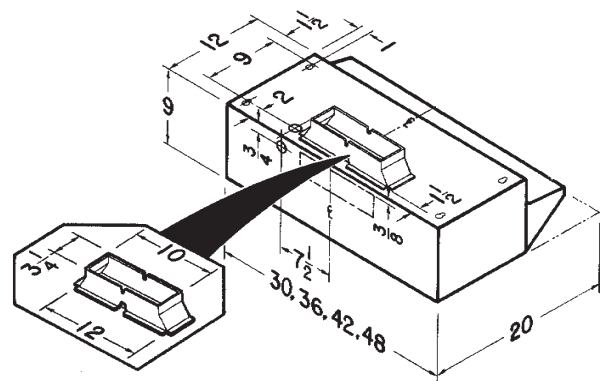

TYPICAL SPECIFICATION

Range hood shall be Broan Model 89000.

Unit shall have a backdraft damper and be ducted vertically (horizontally) to the outside.

Unit shall have washable aluminum filters.

Unit shall have a permanently lubricated, dual centrifugal blower resiliently mounted and controlled with an infinite speed, solid state control. RPM not to exceed 1650.

Hood shall have an infinite speed slide control with memory and a separate, two-position light switch. Sides shall be mitered and bottom hemmed - with no sharp edges.

Air delivery shall be no less than 460 CFM and sound levels no greater than 6.0 Sones (vertical discharge), 440 CFM and 7.0 Sones (horizontal discharge). All air and sound ratings shall be certified by HVI.

Unit shall be U.L. listed.

Broan-NuTone LLC, 926 West State Street, Hartford, WI 53027 (1-800-637-1453)

REFERENCE	QTY.	REMARKS	Project
			Location
			Architect
			Engineer
			Contractor
			Submitted by
			Date