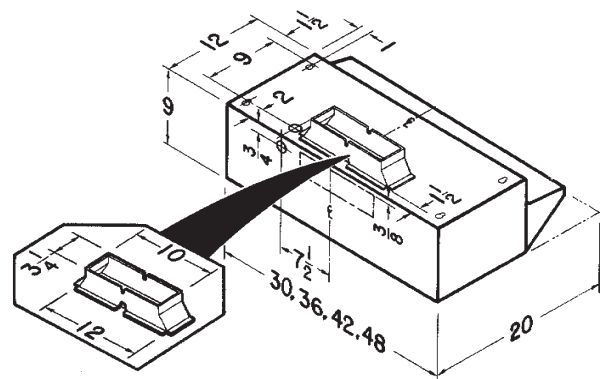

TYPICAL SPECIFICATION

Range hood shall be Broan Model 89000.

Unit shall have a backdraft damper and be ducted vertically (horizontally) to the outside.

Unit shall have washable aluminum filters.

Unit shall have a permanently lubricated, dual centrifugal blower resiliently mounted and controlled with an infinite speed, solid state control. RPM not to exceed 1650.

Hood shall have an infinite speed slide control with memory and a separate, two-position light switch. Sides shall be mitered and bottom hemmed - with no sharp edges.

Air delivery shall be no less than 460 CFM and sound levels no greater than 6.0 Sones (vertical discharge), 440 CFM and 7.0 Sones (horizontal discharge). All air and sound ratings shall be certified by HVI.

Unit shall be U.L. listed.