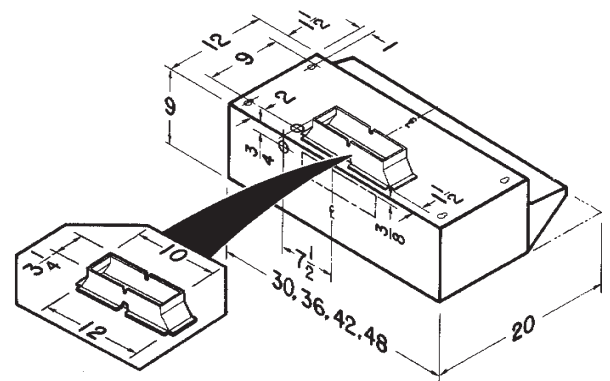

TYPICAL SPECIFICATION

Range hood shall be Broan Model 89000.

Unit shall have a backdraft damper and be ducted vertically (horizontally) to the outside.

Unit shall have washable aluminum filters.

Unit shall have a permanently lubricated, dual centrifugal blower resiliently mounted and controlled with an infinite speed, solid state control. RPM not to exceed 1650.

Hood shall have an infinite speed slide control with memory and a separate, two-position light switch. Sides shall be mitered and bottom hemmed - with no sharp edges.

Air delivery shall be no less than 460 CFM and sound levels no greater than 6.0 Sones (vertical discharge), 440 CFM and 7.0 Sones (horizontal discharge). All air and sound ratings shall be certified by HVI.

Unit shall be U.L. listed.