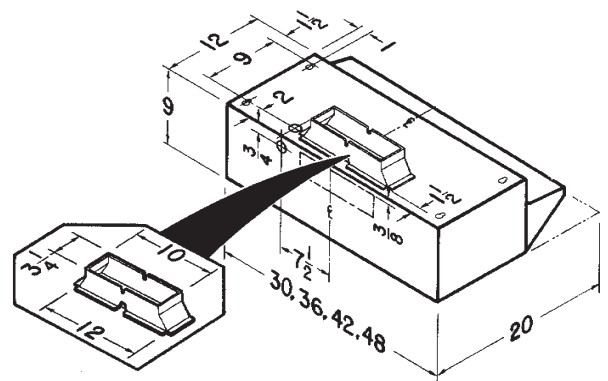

TYPICAL SPECIFICATION

Range hood shall be Broan Model 89000.

Unit shall have a backdraft damper and be ducted vertically (horizontally) to the outside.

Unit shall have washable aluminum filters.

Unit shall have a permanently lubricated, dual centrifugal blower resiliently mounted and controlled with an infinite speed, solid state control. RPM not to exceed 1650.

Hood shall have an infinite speed slide control with memory and a separate, two-position light switch. Sides shall be mitered and bottom hemmed - with no sharp edges.

Air delivery shall be no less than 460 CFM and sound levels no greater than 6.0 Sones (vertical discharge), 440 CFM and 7.0 Sones (horizontal discharge). All air and sound ratings shall be certified by HVI.

Unit shall be U.L. listed.