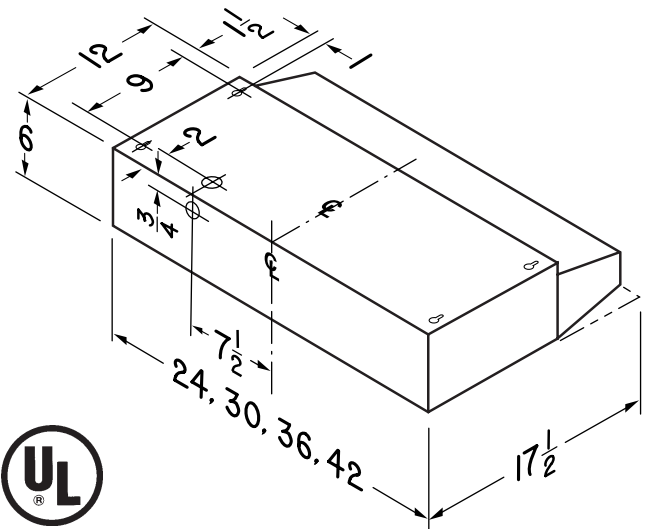

TYPICAL SPECIFICATION

Range hood shall be Broan Model 41000.

Unit shall be non-ducted and have a non-ducted filter.

Motor to be permanently lubricated. RPM not to exceed 2850.

Unit shall have a two-speed fan switch and separate light switch.

Sides shall be mitered and bottom edge hemmed – with no sharp edges.

Unit shall be U.L. listed.