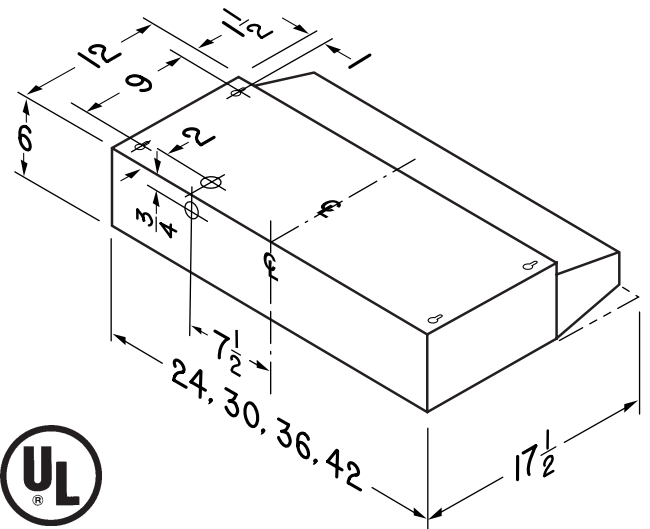

TYPICAL SPECIFICATION

Range hood shall be Broan Model 41000.

Unit shall be non-ducted and have a non-ducted filter.

Motor to be permanently lubricated. RPM not to exceed 2850.

Unit shall have a two-speed fan switch and separate light switch.

Sides shall be mitered and bottom edge hemmed – with no sharp edges.

Unit shall be U.L. listed.