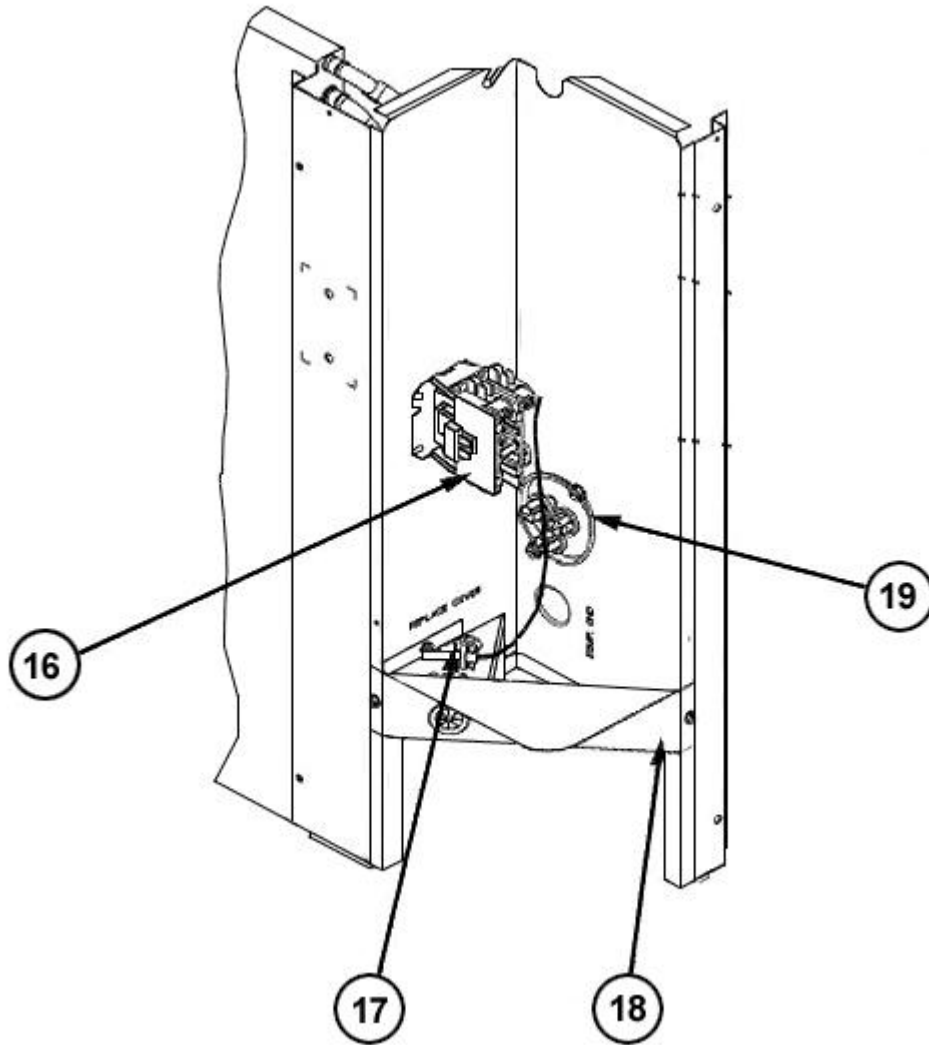

Control Box