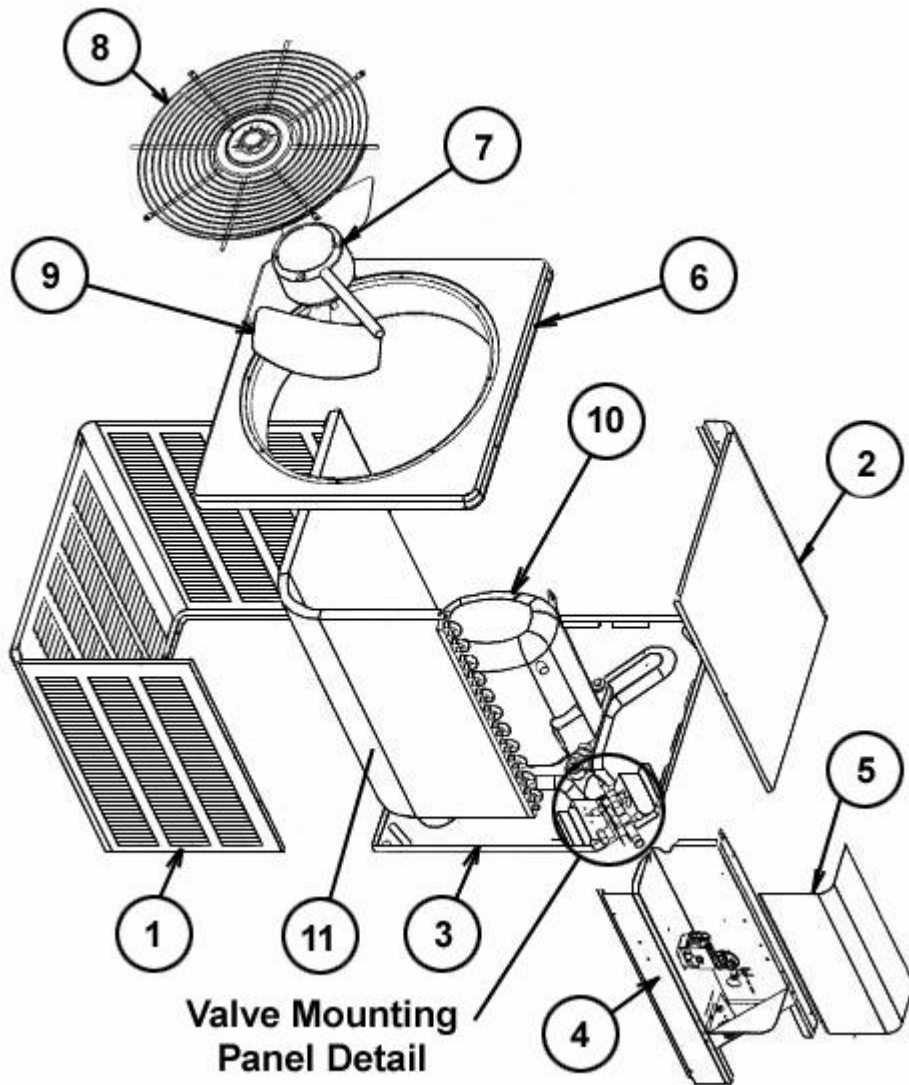

Exploded View