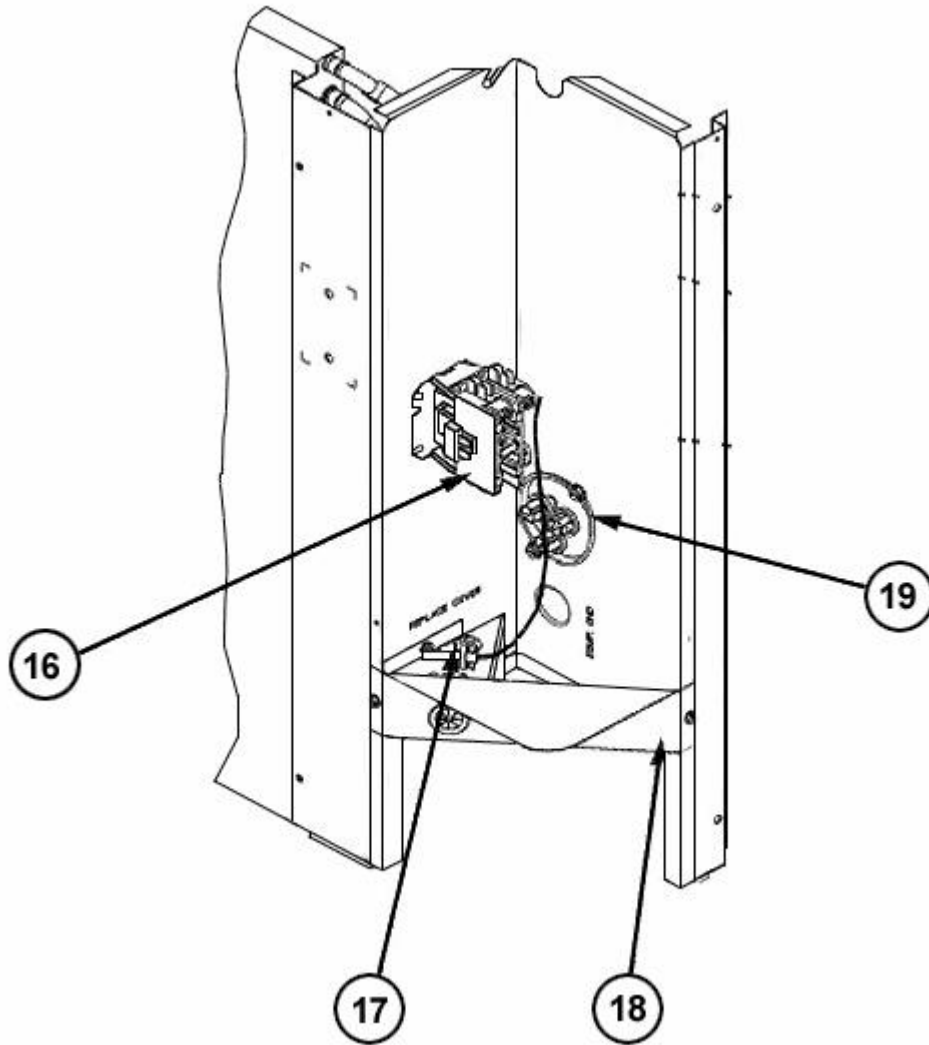

Control Box