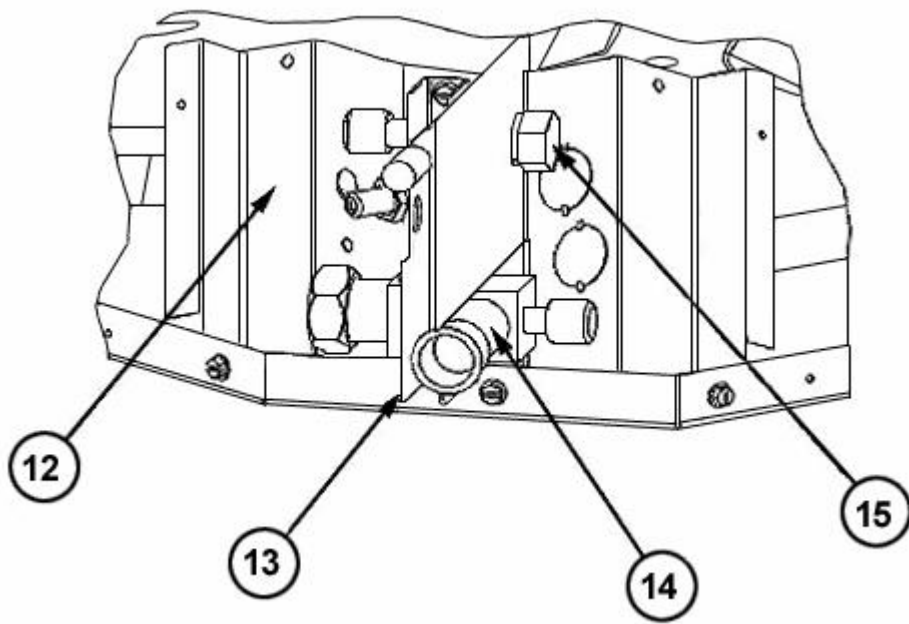

Valve Mounting Detail