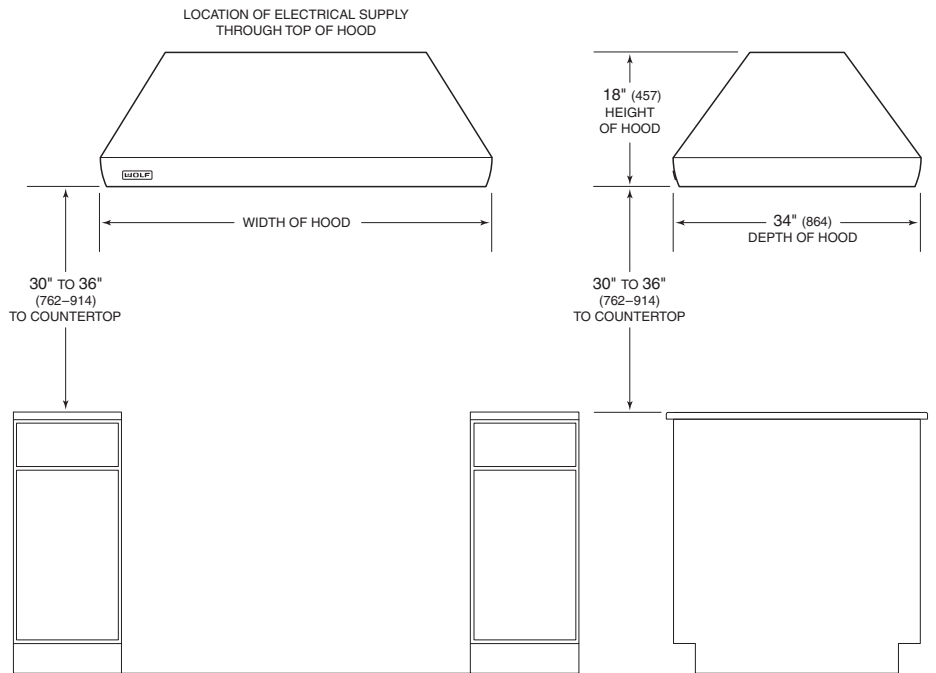

INSTALLATION SPECIFICATIONS

VERTICAL DISCHARGE ONLY FOR ISLAND HOODS.

INSTALLATION NOTES

Pro island hoods are sold as a shell only. An internal, in-line or remote blower is required. For blower recommendations, visit our website, wolfappliance.com.

Pro island ventilation hoods are recommended for use with all Wolf cooking appliances.

Complete installation specifications can be found on our website, wolfappliance.com.

Dimensions in parentheses are in millimeters unless otherwise specified.