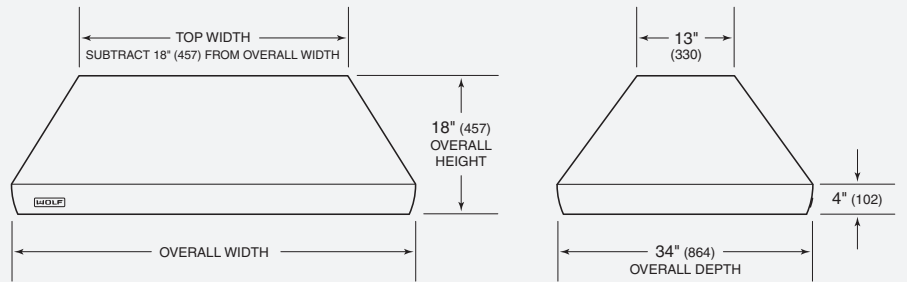

Model PI543418 Pro Island Hood

Recessed controls.

Baffle filters.

Pro Island Ventilation Hoods

OVERALL DIMENSIONS

Unit dimensions may vary by $\pm 1/8"$.

SPECIFICATIONS

Exterior Finish	Stainless Steel
Overall Widths	36", 42", 54" and 66"
Overall Height	18"
Overall Depth	34"
Bottom of Hood to Countertop	30" to 36"
Discharge	Vertical
Duct Size	10" Round
Electrical Requirements	110/120 V AC 60 Hz, 15 amp dedicated circuit
Shipping Weight	95-168 lbs