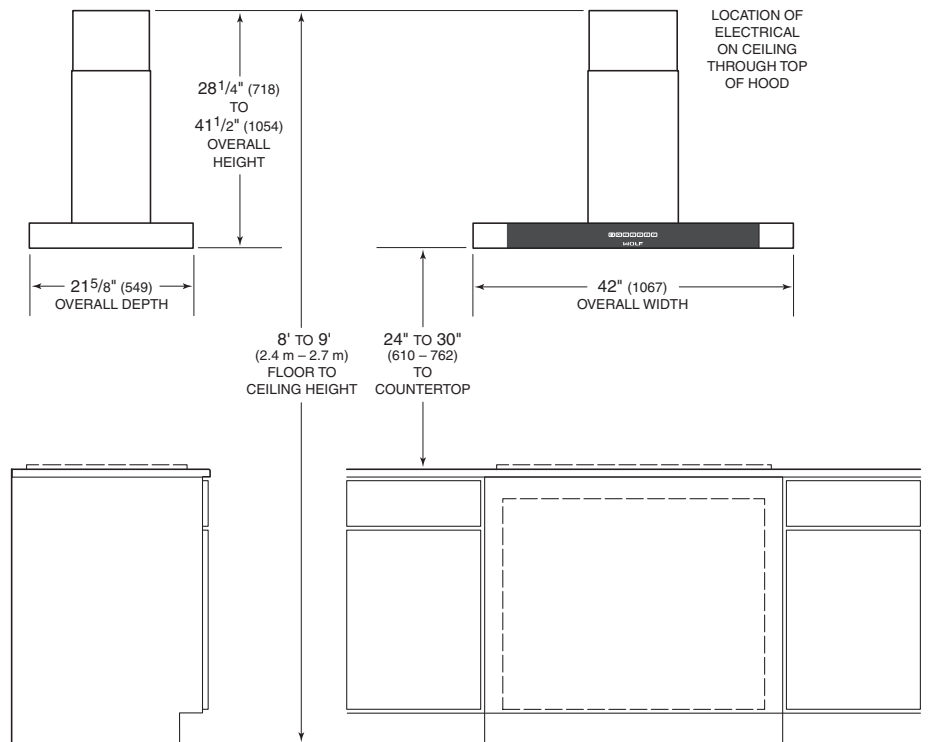

INSTALLATION SPECIFICATIONS

INSTALLATION NOTES

Island hood includes a 500 CFM internal blower. For blower recommendations, visit our website, wolfappliance.com.

Cooktop low-profile hoods are recommended for use with Wolf induction, electric and gas cooktops and integrated modules. For Wolf ranges and rangetops, a pro ventilation hood is recommended.

Complete installation specifications can be found on our website, wolfappliance.com.

Dimensions in parentheses are in millimeters unless otherwise specified.