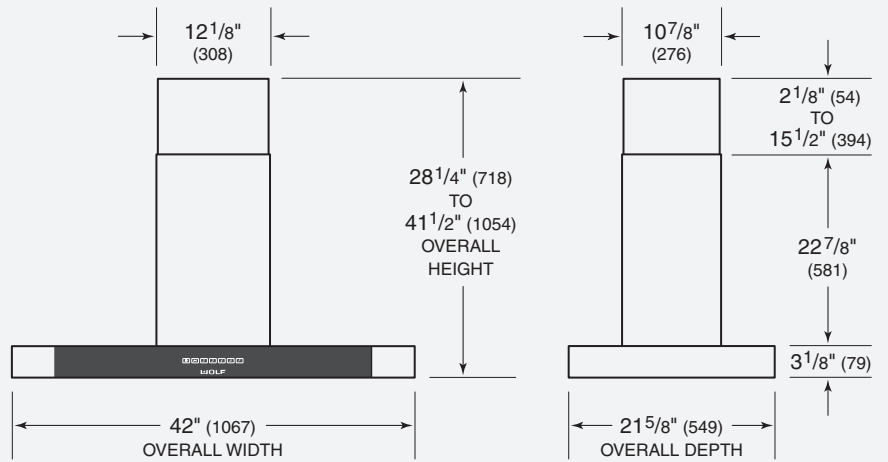

*Model CTEIH42I
Cooktop Low-Profile Island Hood*

Cooktop Low-Profile Island Hood

OVERALL DIMENSIONS

Unit dimensions may vary by $\pm 1/8"$.

SPECIFICATIONS

Exterior Finish	Stainless Steel
Overall Width	42"
Height (excluding chimney)	3 1/8"
Min Height (including chimney)	28 1/4"
Max Height (full extension)	41 1/2"
Overall Depth	21 5/8"
Bottom of Hood to Countertop	24" to 30"
Discharge	Vertical
Duct Size	6" Round
Electrical Requirements	110/120 V AC 60 Hz, 15 amp dedicated circuit
Shipping Weight	92 lbs

Complete installation specifications can be found on our website, wolfappliance.com.

Dimensions in parentheses are in millimeters unless otherwise specified.