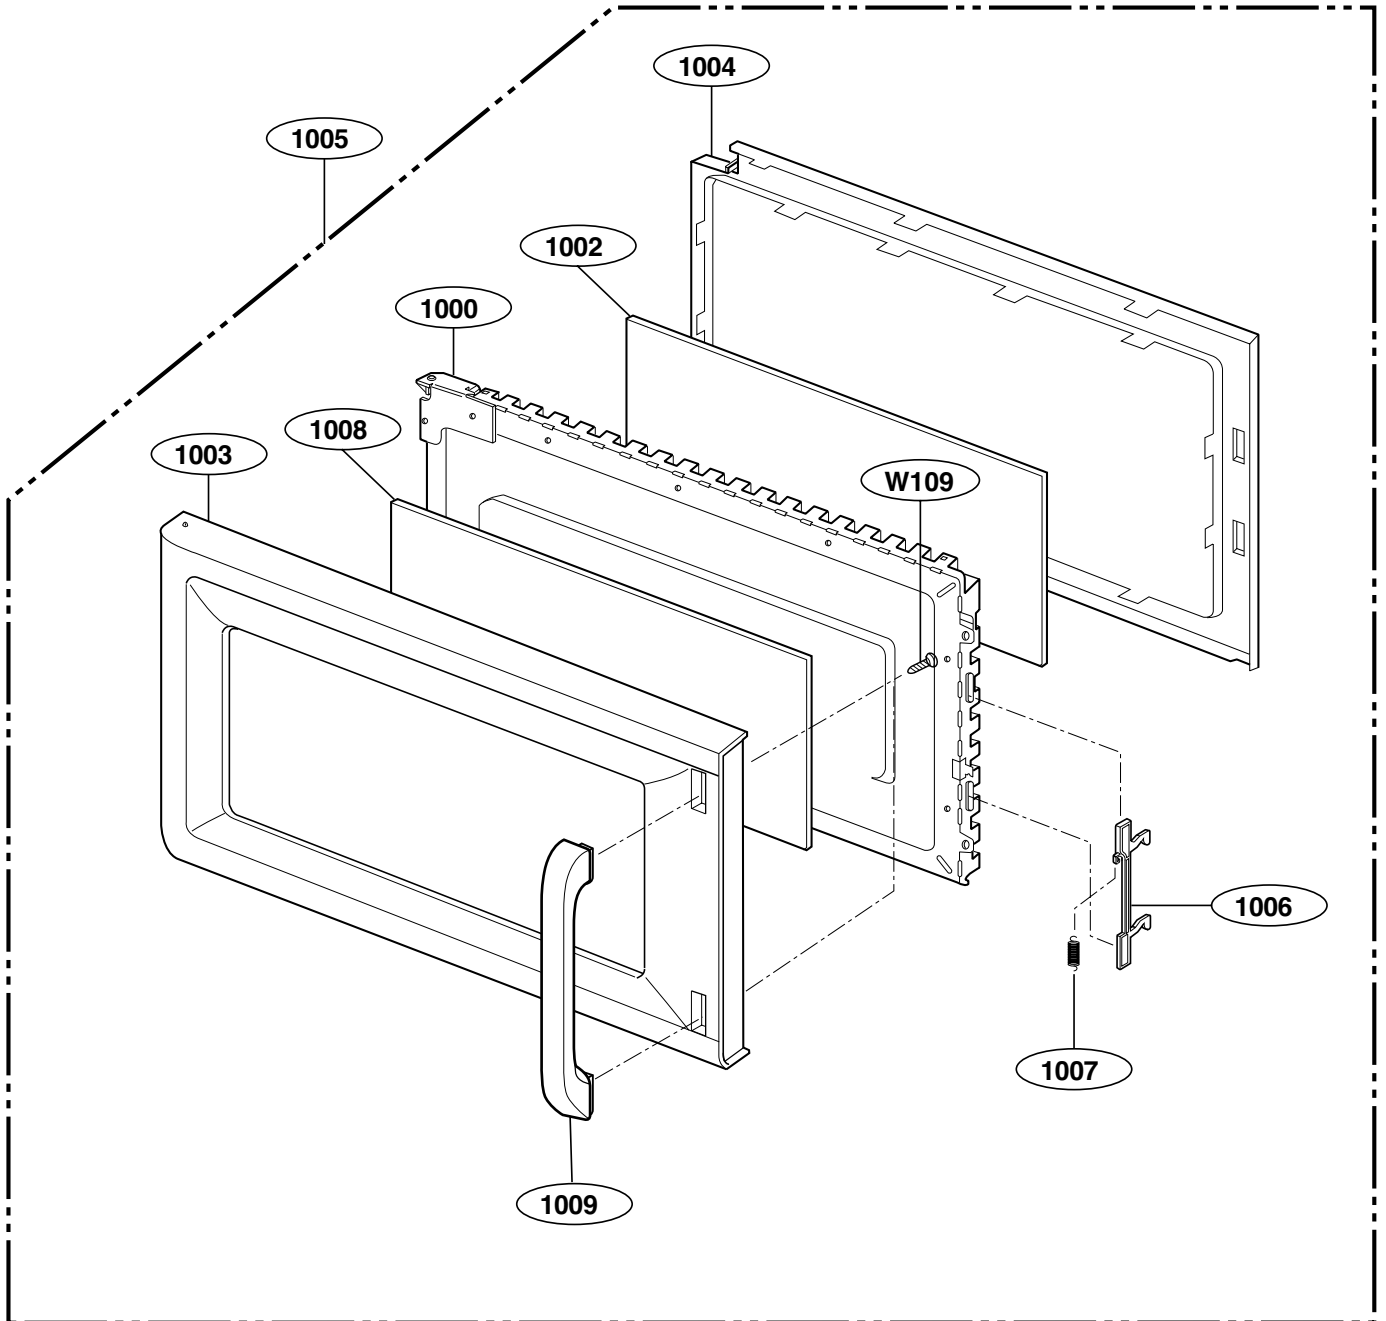

----- Manual continues below -----

EXPLODED VIEW

DOOR PARTS

MODEL : JVM1542BF
JVM1542WF

P/NO: 3828W5S3364

CONTROLLER PARTS

OVEN CAVITY PARTS

LATCH BOARD PARTS

INTERIOR PARTS (I)

INTERIOR PARTS (II)

INSTALLATION PARTS