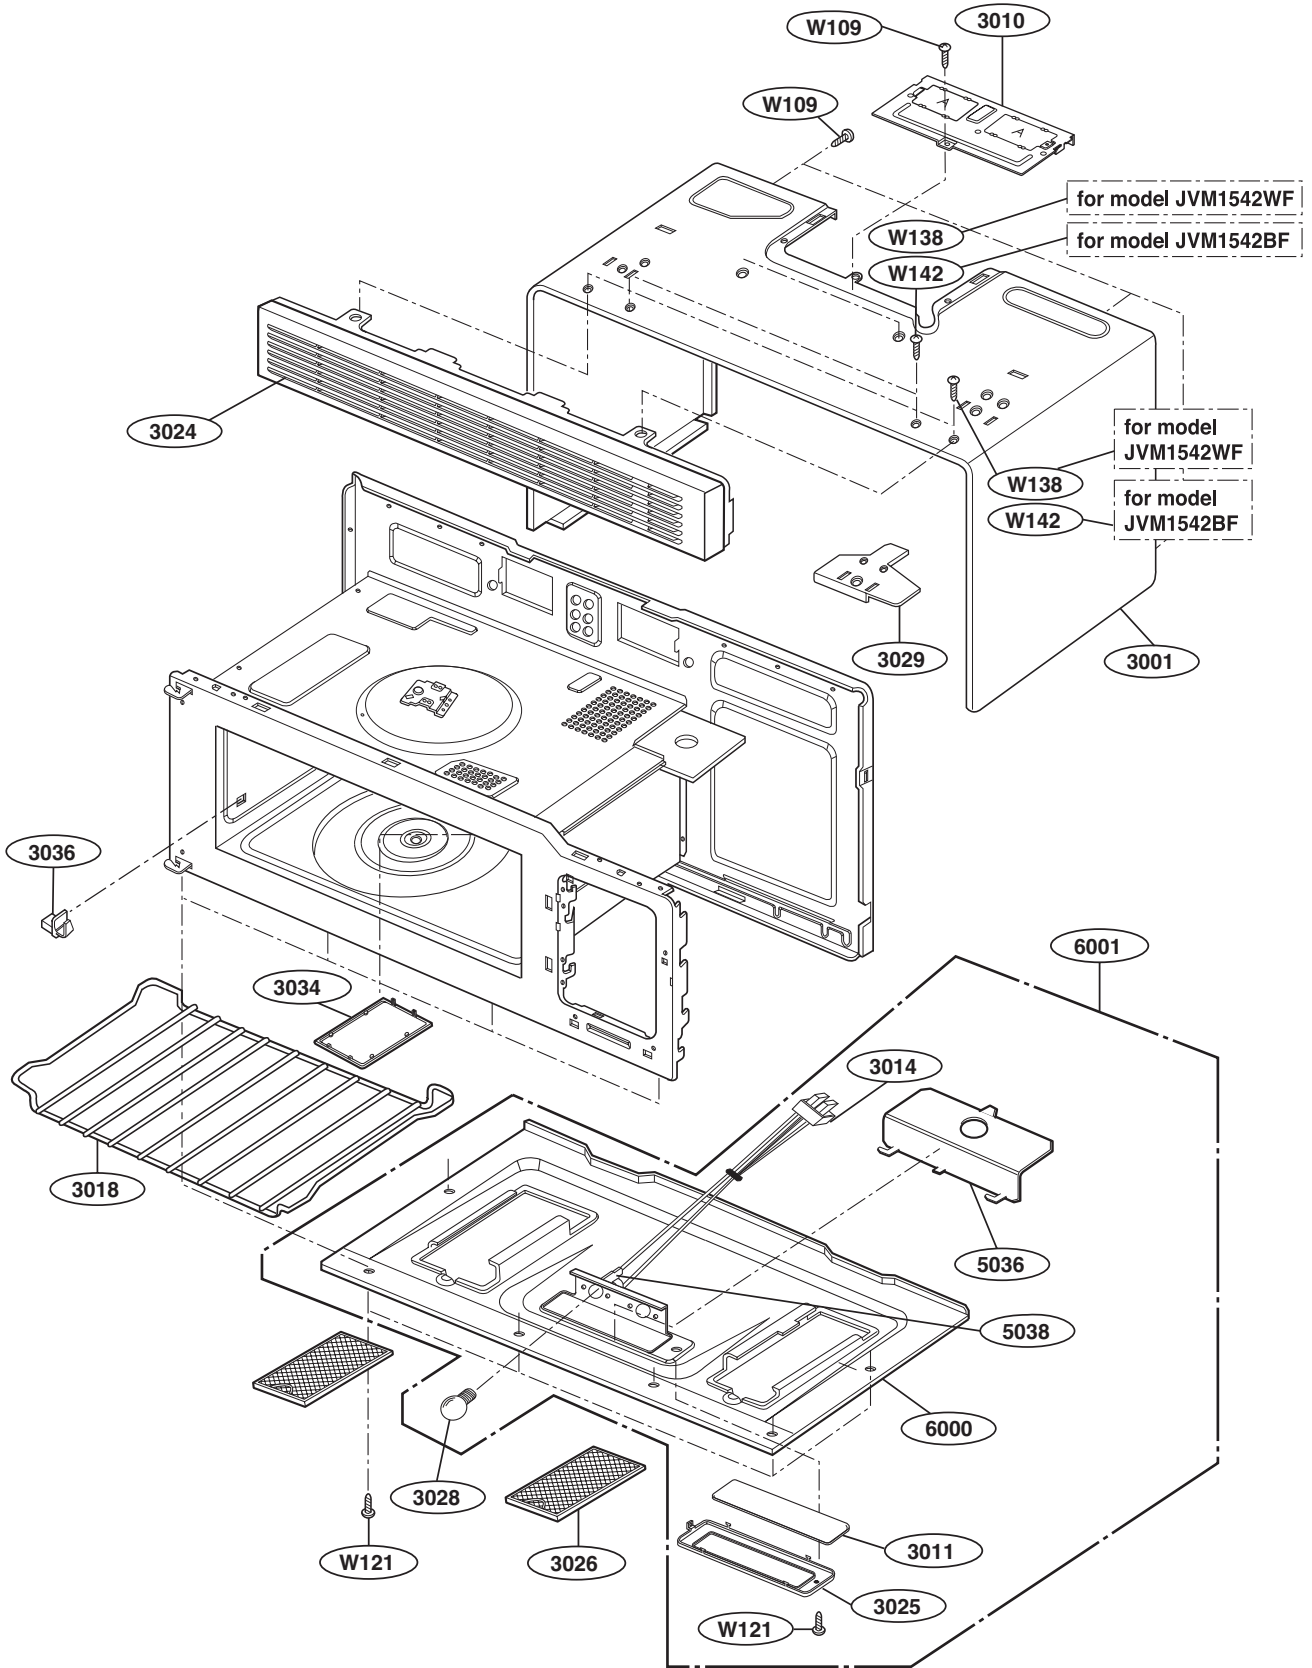

----- Manual continues below -----

EXPLODED VIEW

DOOR PARTS

MODEL : JVM1542BF
JVM1542WF

P/NO: 3828W5S3364

CONTROLLER PARTS

OVEN CAVITY PARTS

LATCH BOARD PARTS

INTERIOR PARTS (I)

INTERIOR PARTS (II)

INSTALLATION PARTS