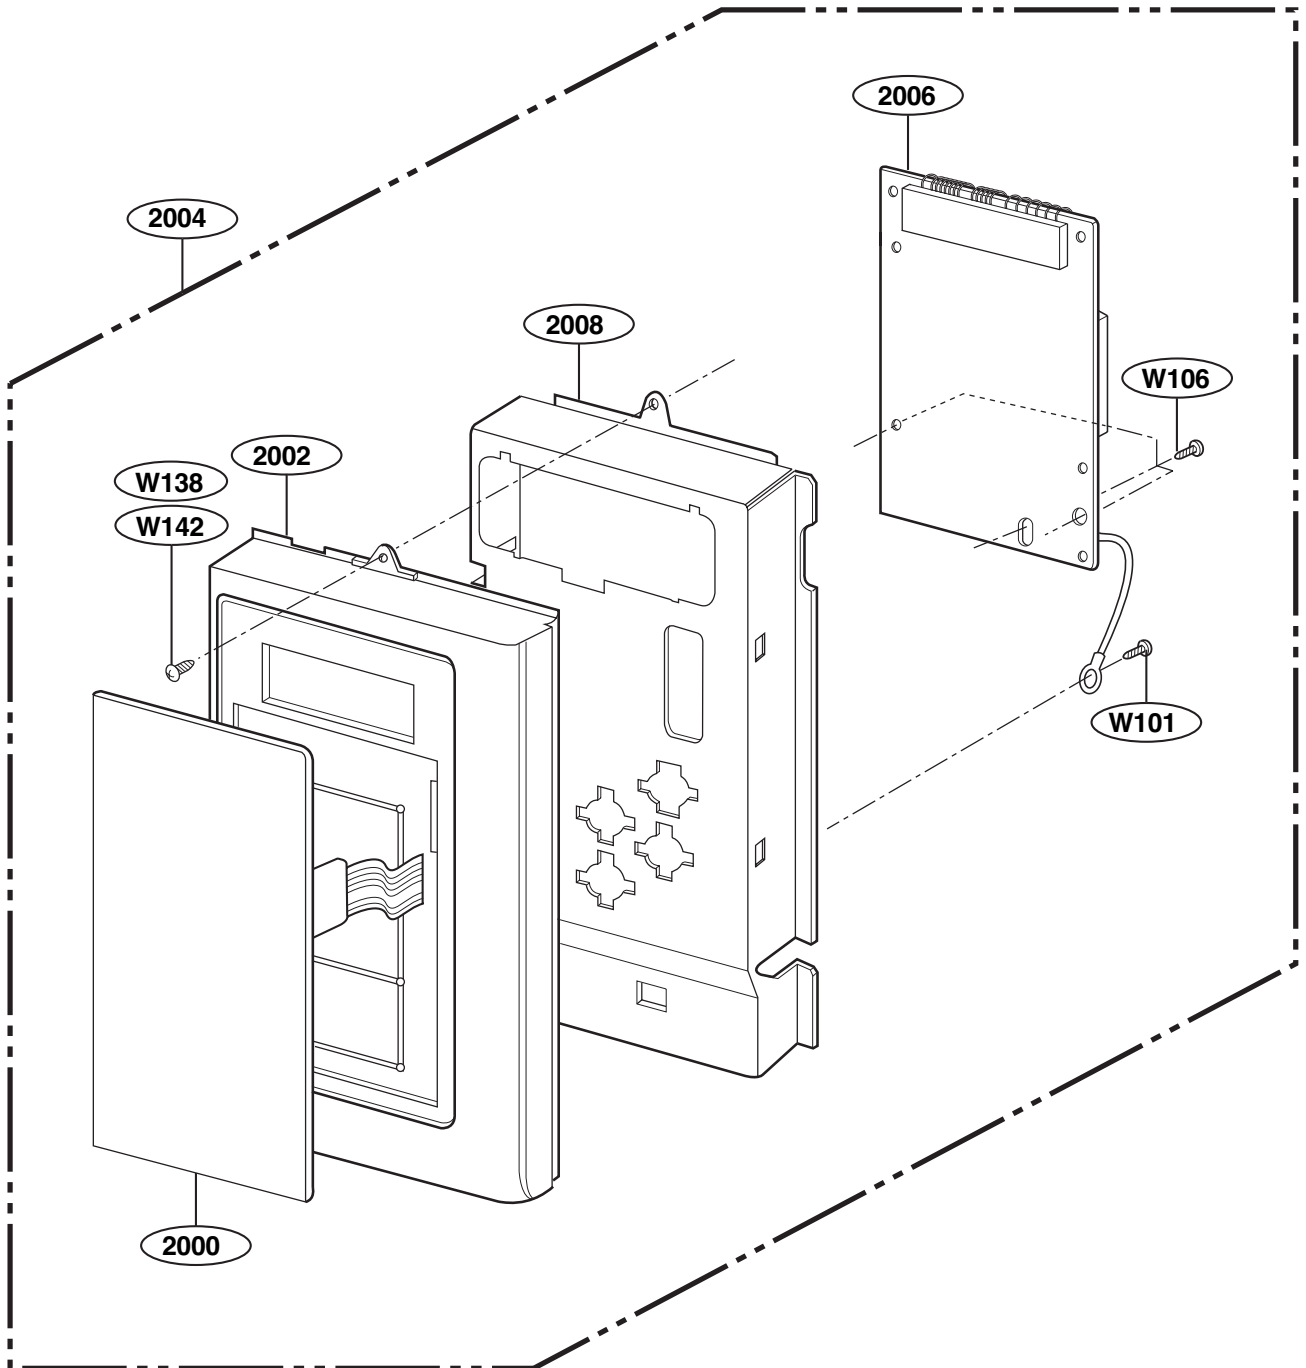

----- Manual continues below -----

EXPLODED VIEW

DOOR PARTS

MODEL : JVM1542BF
JVM1542WF

P/NO: 3828W5S3364

CONTROLLER PARTS

OVEN CAVITY PARTS

LATCH BOARD PARTS

INTERIOR PARTS (I)

INTERIOR PARTS (II)

INSTALLATION PARTS