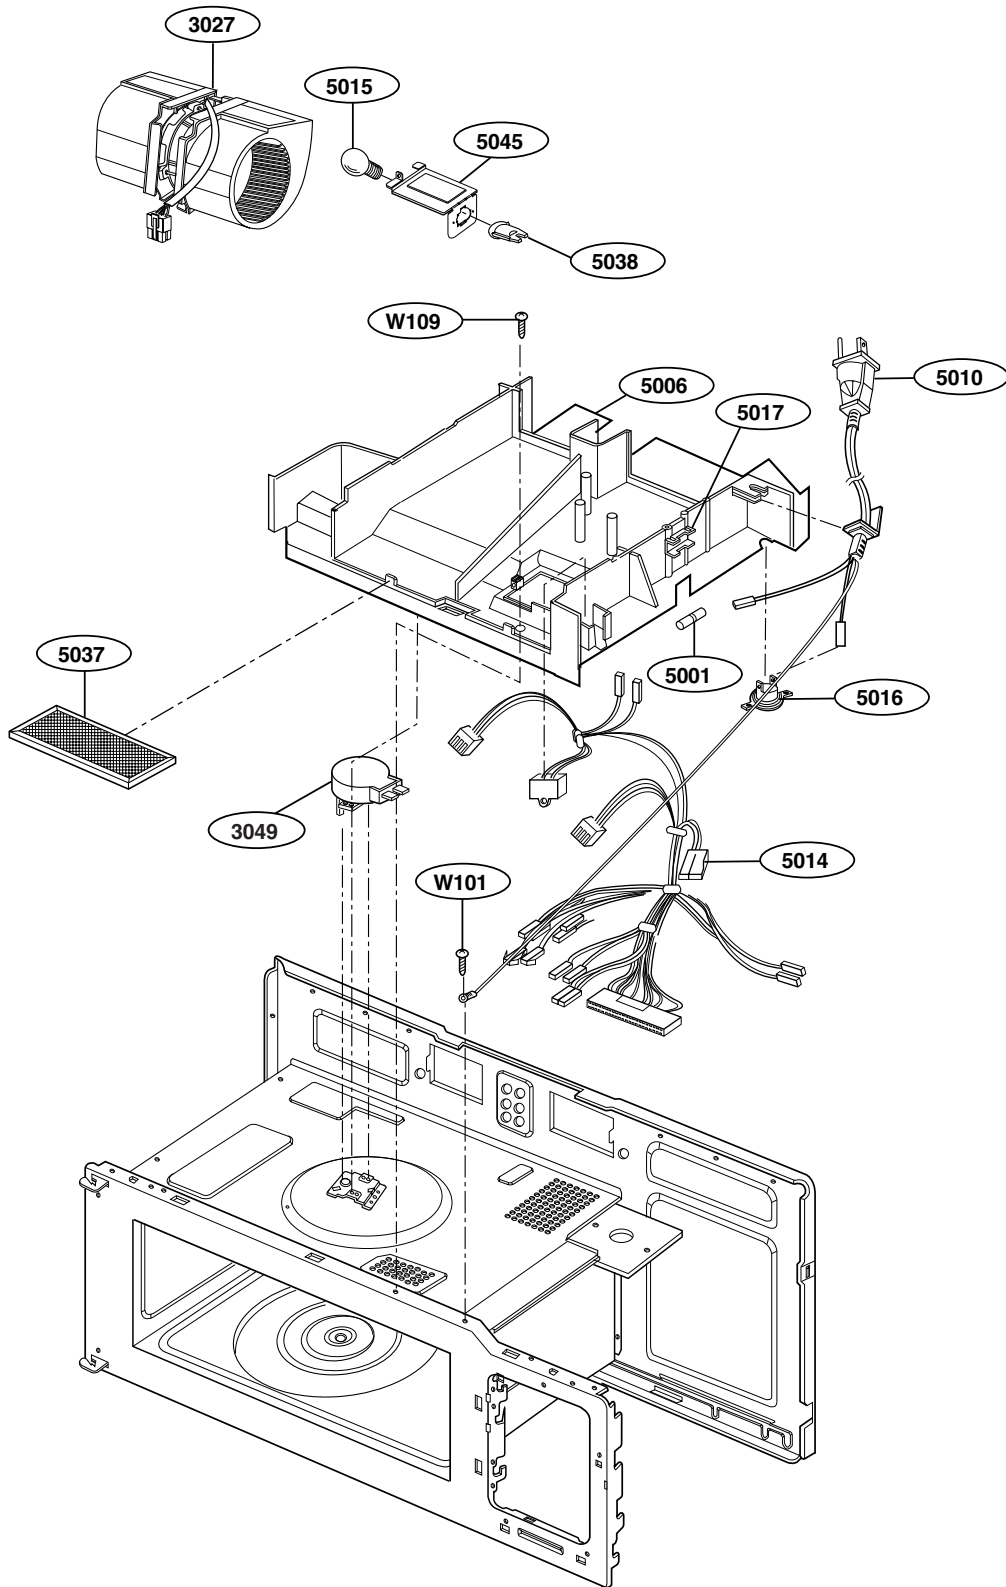

----- Manual continues below -----

EXPLODED VIEW

DOOR PARTS

MODEL : JVM1542BF
JVM1542WF

P/NO: 3828W5S3364

CONTROLLER PARTS

OVEN CAVITY PARTS

LATCH BOARD PARTS

INTERIOR PARTS (I)

INTERIOR PARTS (II)

INSTALLATION PARTS