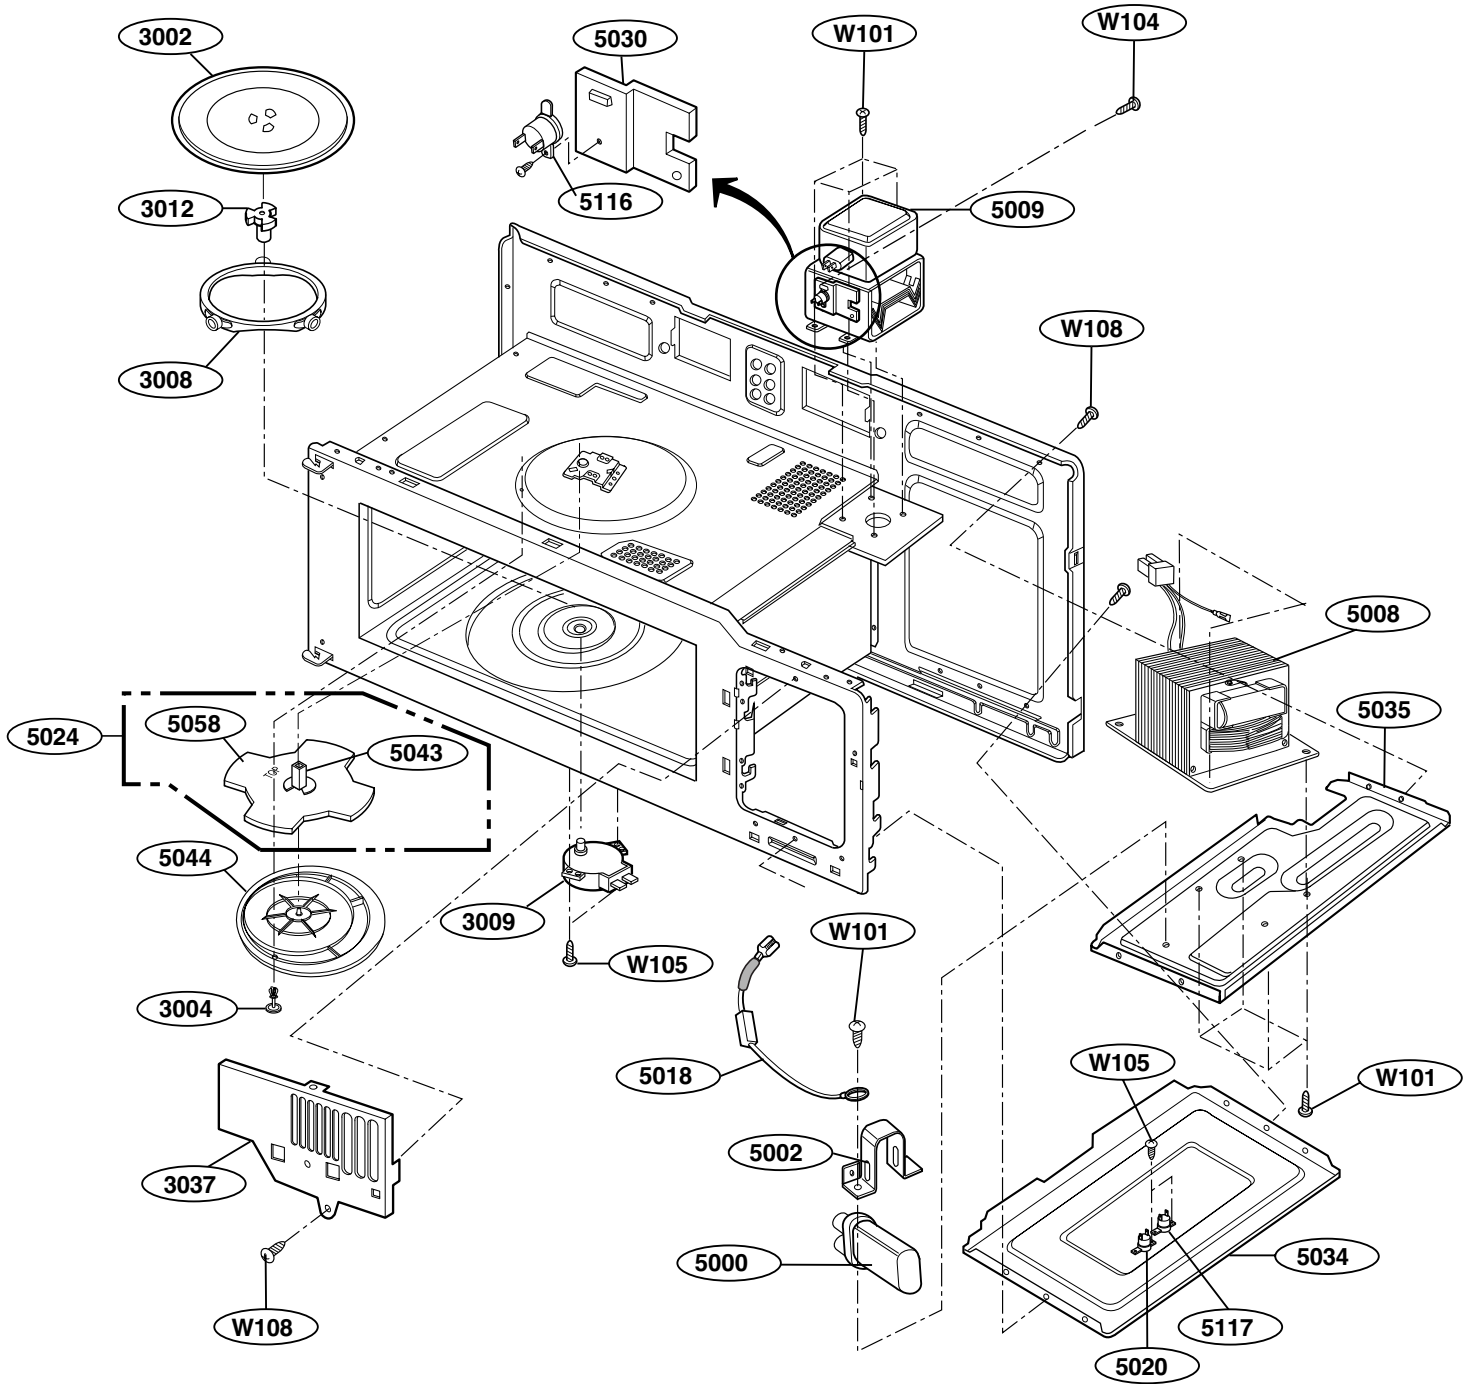

----- Manual continues below -----

EXPLODED VIEW

DOOR PARTS

MODEL : JVM1542BF
JVM1542WF

P/NO: 3828W5S3364

CONTROLLER PARTS

OVEN CAVITY PARTS

LATCH BOARD PARTS

INTERIOR PARTS (I)

INTERIOR PARTS (II)

INSTALLATION PARTS