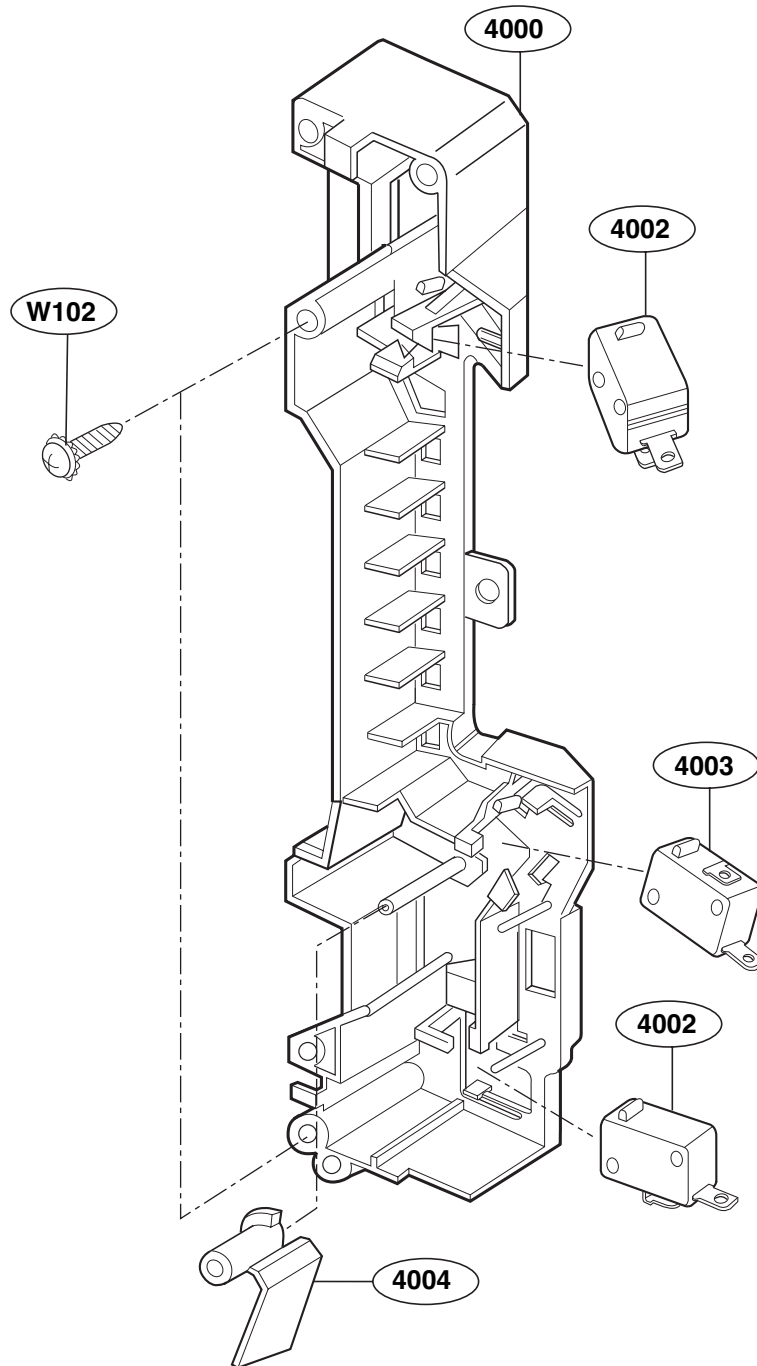

----- Manual continues below -----

EXPLODED VIEW

DOOR PARTS

MODEL : JVM1542BF
JVM1542WF

P/NO: 3828W5S3364

CONTROLLER PARTS

OVEN CAVITY PARTS

LATCH BOARD PARTS

INTERIOR PARTS (I)

INTERIOR PARTS (II)

INSTALLATION PARTS