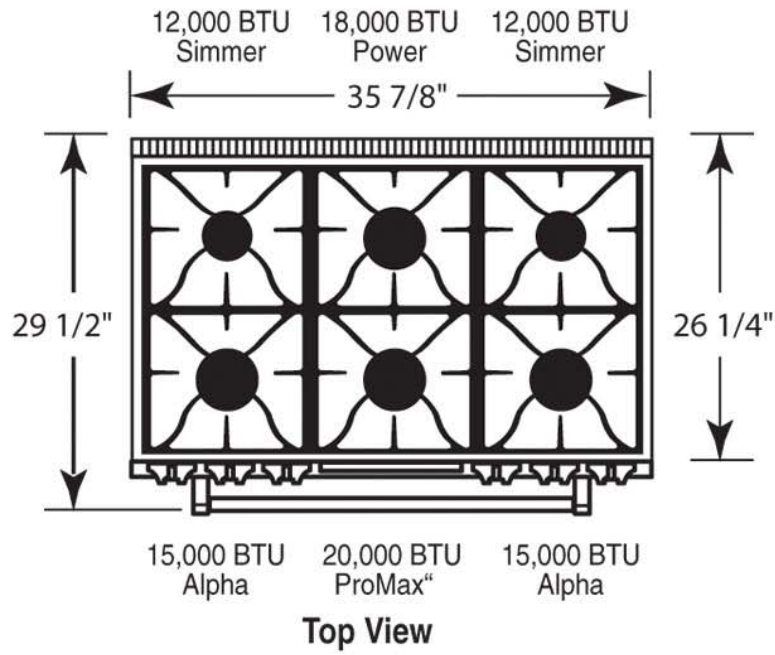

----- Manual continues below -----

[Back To Range Page](#)

36" Range Burner Configuration and Dimensions

Electrical Requirements: 50 Amp Circuit (Equipped with 6ft. power cord)