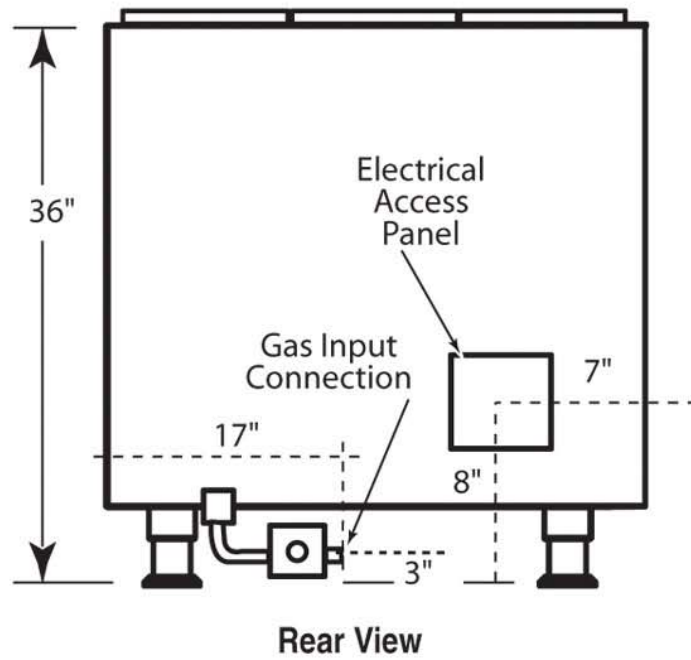

----- Manual continues below -----

[Back To Range Page](#)

36" Range Burner Configuration and Dimensions

Electrical Requirements: 50 Amp Circuit (Equipped with 6ft. power cord)