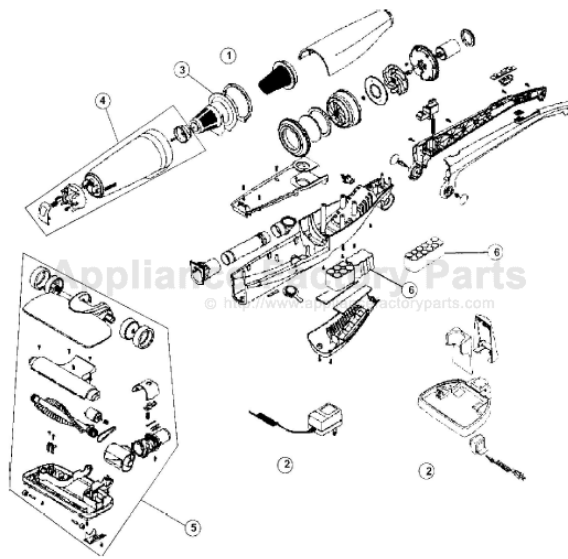

This Owner's Manual is provided and hosted by Appliance Factory Parts.

Dirt Devil 083472 Owner's Manual

[Shop genuine replacement parts for Dirt Devil 083472](#)

[Find Your Dirt Devil Vacuum Cleaner Parts - Select From 80 Models](#)

----- Manual continues below -----

Dirt Devil

VIBE
Cordless Stick Vac

**Quick
POWER**
CORDLESS STICK VAC

**EXTREME
POWER**

**QUICK
POWER**

PLATINUM FORCE

MODEL NO.

083414

083415VX

083472

083472F

HDS400

MODEL NO.

083414
083415VX
083472
083472F
HDS400

Item	Part Number	Model's To Fit	Part Description
1	2S10880000	083414, 083415VX, 083472, 083472F, HDS400	FILTER ASSEMBLY
2	2SI0341000	083414, 083415VX, HDS400	14.4 CHARGER ASSEMBLY
	2SI0347000	083472	7.2 CHARGER ASSEMBLY
	2SI0992000	083472F - SEE NOTES	7.2 CHARGER ASSEMBLY
3	1S10880000	083414, 083415VX, 083472, 083472F, HDS400	FILTER ADAPTOR
4	2SI0200000	083414, 083415VX, 083472, 083472F, HDS400	DIRT CUP ASSEMBLY
5	2SI0034100	083414, HDS400	NOZZLE ASSEMBLY
		083415VX	NOZZLE ASSEMBLY
	2SI0201000	083472	NOZZLE ASSEMBLY
		083472F	NOZZLE ASSEMBLY
6	2S18341000	083414, 083415VX, HDS400	BATTERY ASSEMBLY
	2S18347000	083472, 083472F	BATTERY ASSEMBLY

To convert a Royal/Dirt Devil part # to an ESSCO part #,
Drop the first digit, the last 3 & add "RO-" to the beginning.
i.e. 1-232213-000 becomes RO-232213