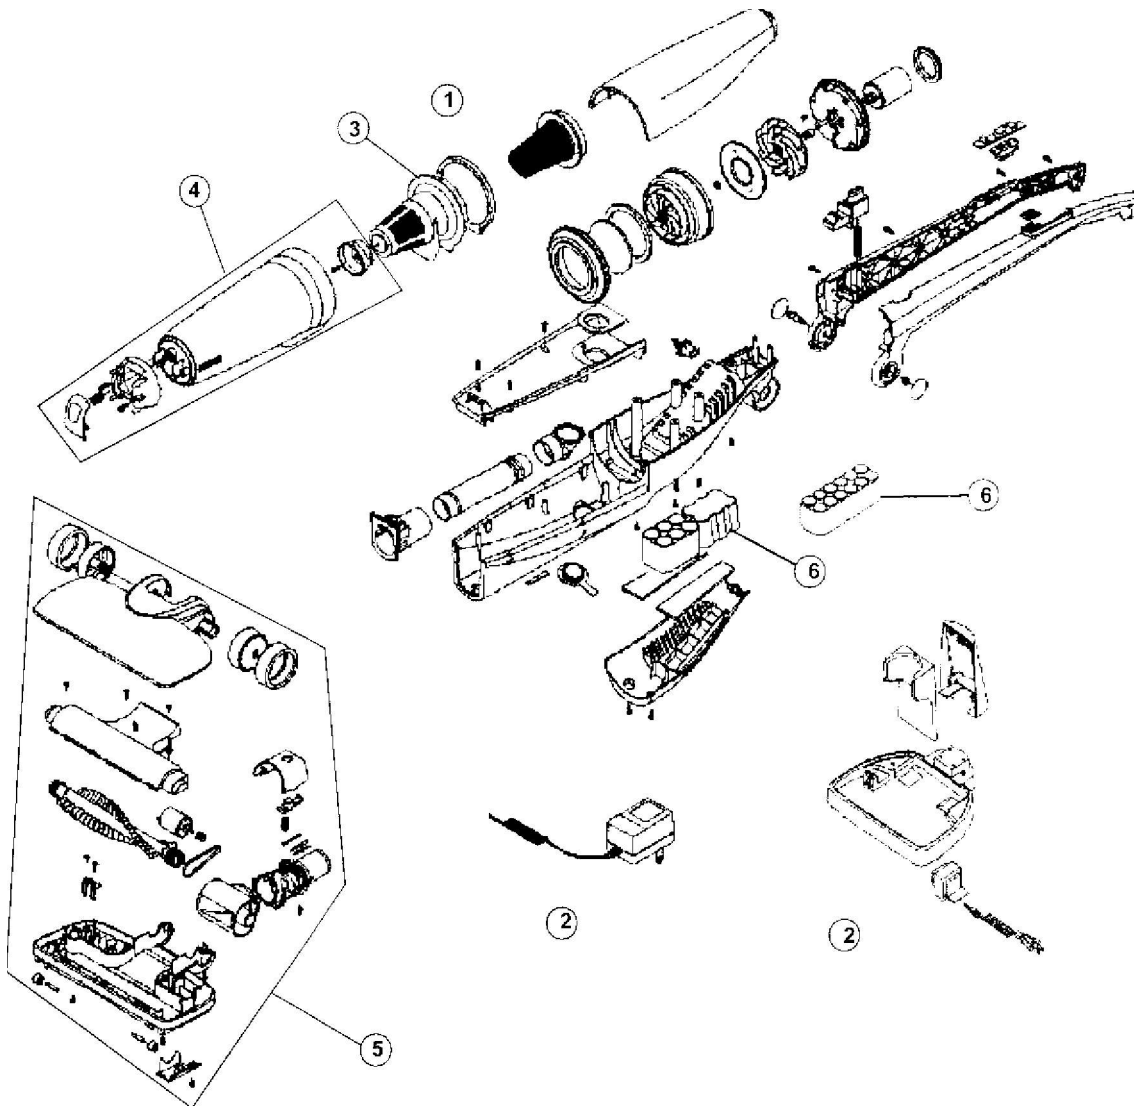

083414

083415VX

083472

083472F

HDS400

MODEL NO.

083414
083415VX
083472
083472F
HDS400

Item	Part Number	Model's To Fit	Part Description
1	2S10880000	083414, 083415VX, 083472, 083472F, HDS400	FILTER ASSEMBLY
2	2SI0341000	083414, 083415VX, HDS400	14.4 CHARGER ASSEMBLY
	2SI0347000	083472	7.2 CHARGER ASSEMBLY
	2SI0992000	083472F - SEE NOTES	7.2 CHARGER ASSEMBLY
3	1S10880000	083414, 083415VX, 083472, 083472F, HDS400	FILTER ADAPTOR
4	2SI0200000	083414, 083415VX, 083472, 083472F, HDS400	DIRT CUP ASSEMBLY
5	2SI0034100	083414, HDS400	NOZZLE ASSEMBLY
		083415VX	NOZZLE ASSEMBLY
	2SI0201000	083472	NOZZLE ASSEMBLY
		083472F	NOZZLE ASSEMBLY
6	2S18341000	083414, 083415VX, HDS400	BATTERY ASSEMBLY
	2S18347000	083472, 083472F	BATTERY ASSEMBLY

To convert a Royal/Dirt Devil part # to an ESSCO part #,
Drop the first digit, the last 3 & add "RO-" to the beginning.
i.e. 1-232213-000 becomes RO-232213