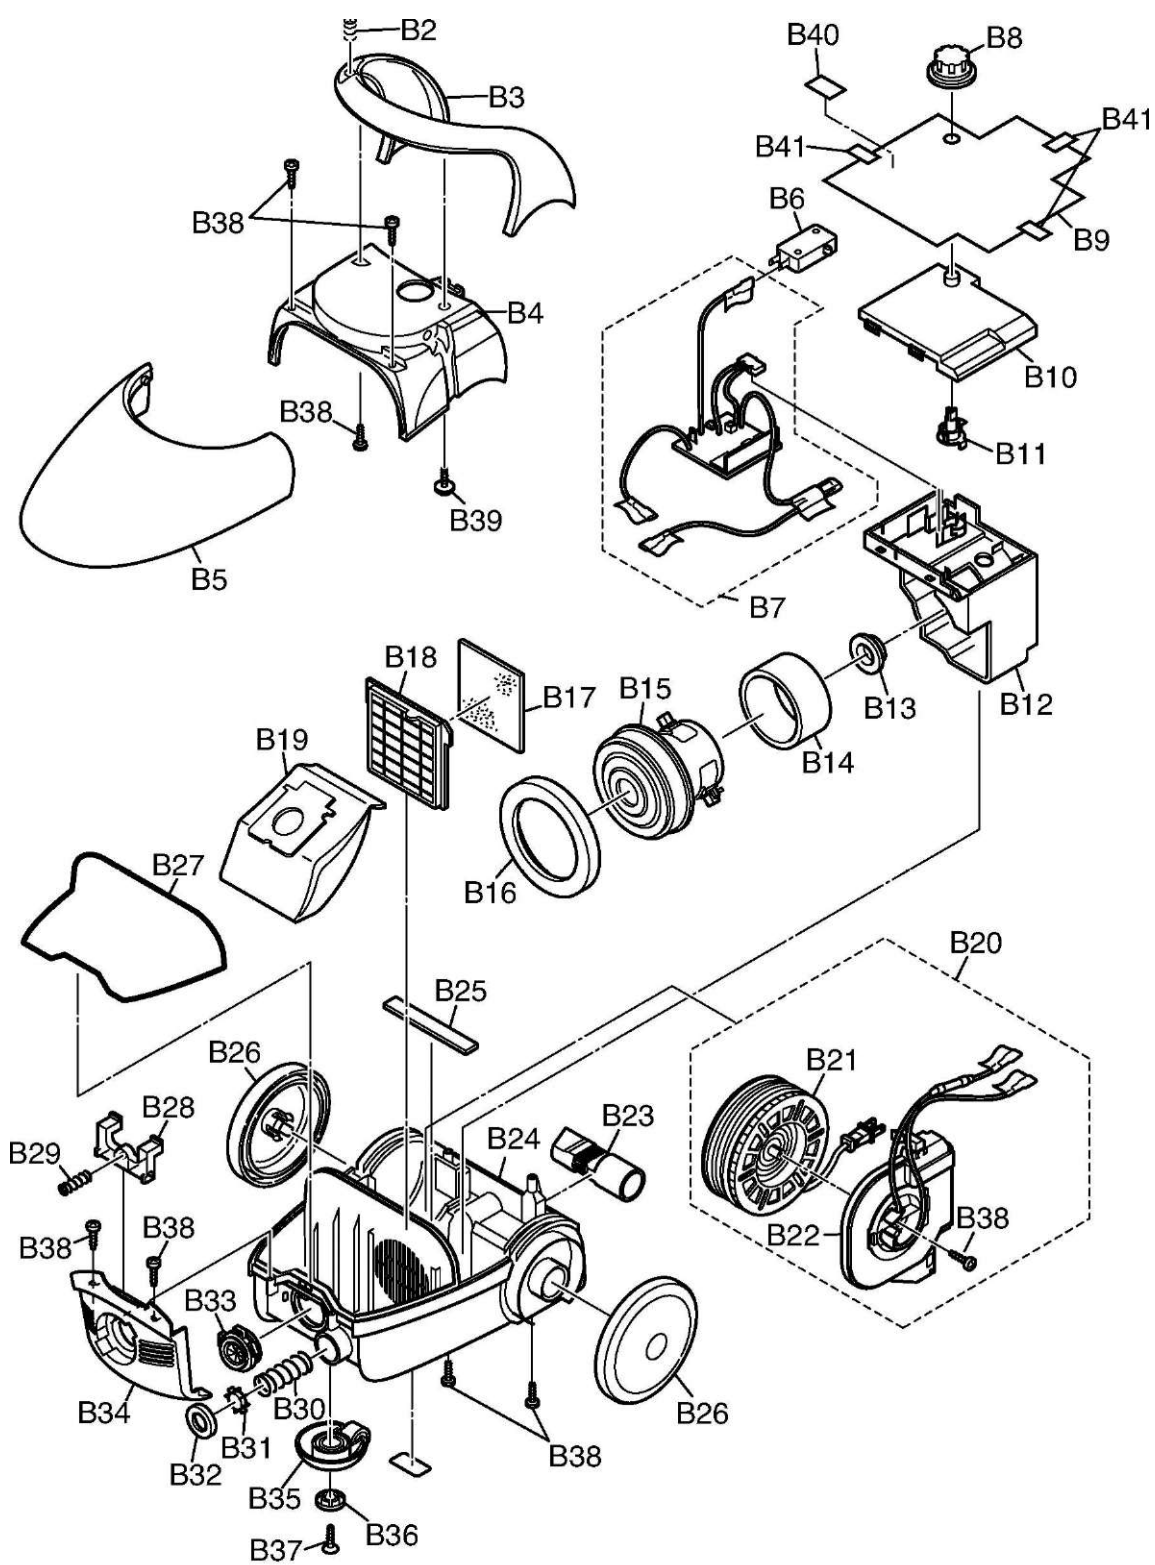

### 6.3. EXPLODED VIEW (BODY UNIT)

## 6.4. PARTS LIST (BODY UNIT)

Safety	Ref No.	PART NO.	PART NAME & DESCRIPTION	Q'TY	Remarks
	B1	AMV46N53020P	Cord Rewind Button	1	
	B2	AMV87N53000P	Spring	1	
	B3	AMV01B53020P	Handle	1	
	B4	AMV02A530AUP	Upper Body	1	Sporty blue
	B5	AMV92L540AUP	Dust Box Lid Unit	1	Sporty blue
	B6	AMV01E5300AP	Switch	1	
A	B7	AMV87G54000P	P.C.B Assy	1	
	B8	AMV88F54020P	Control Terminal Unit	1	
	B9	AMV04L5300EP	Gasket B	1	
A	B10	AMV03E53000P	Switch Cover	1	
A	B11	AMV37M54000P	Control Axis	1	
A	B12	AMV07F53000P	Motor Support Front	1	
	B13	AMV03F53000P	Motor Support Rubber(Rear)	1	
A	B14	AMV99G54000P	Noise Suppressor Unit	1	
A	B15	AMV90F54000P	Motor Assy	1	
	B16	AMV02F53000P	Motor Support Rubber(Front	1	
	B17	AMV37K53000P	Secondary Filter	1	
	B18	AMV43K530K0P	Pre-Filter	1	
	B19	AMC94KYZ0	Paper Bag (TYPE C-20E)	1	Paper dust bag TYPE C-20E(Pack 5/U)
A	B20	AMV91N540KUP	Cord Reel Partition Unit	1	
A	B21	AMV99N54000P	Cord Reel Unit	1	
A	B22	AMV0KA540KUP	Body Partition Unit	1	
	B23	AMV88R53020P	Dusting Brush Unit	1	(Multipurposeaccessory)
	B24	AMV03A53020UP	Lower Body	1	
	B25	AMV71W53000P	Dumper Rubber	1	
	B26	AMV01C53020P	Wheel		
	B27	AMV73K530K0P	Dust Box Packing	1	
	B28	AMV23K530K0P	Supporter	1	
	B29	AMV34D53000P	Spring A	1	
	B30	AMV70K5400AP	Protector Spring	1	
	B31	AMV69K53000P	Protector	1	
	B32	AMV19M53000P	Protector Presser	1	
	B33	AMV64H530K0P	Suction Inlet Packing	1	
	B34	AMV01H53020P	Front Cover	1	
	B35	AMV95C53020P	Caster Unit	1	
	B36	AMV25C530K0P	Caster Cap	1	
	B37	XTS4+16BFY	Tapping Screw	1	
	B38	XTN4+16BFY	Tapping Screw		
	B39	XTW4+16BFY	Tapping Screw	1	
	B40	AMV28W5400AP	Fuse Label	1	
A	B41	AMC56L-1800P	Gasket V	3	

## 6 Exploded View and Replacement Parts List

## 6.2. PARTS LIST (ATTACHMENTS)

Safety	Ref No.	PART NO.	PART NAME & DESCRIPTION	Q'TY	Remarks
	A1	AMV94P530KEP	Hose Assy	1	
	A2	AMV40P54000P	Extension Wand	2	
	A3	AMV99R530KEP	Nozzle Assy	1	
	A4	AMV88R53020P	Dusting Brush Unit	1	