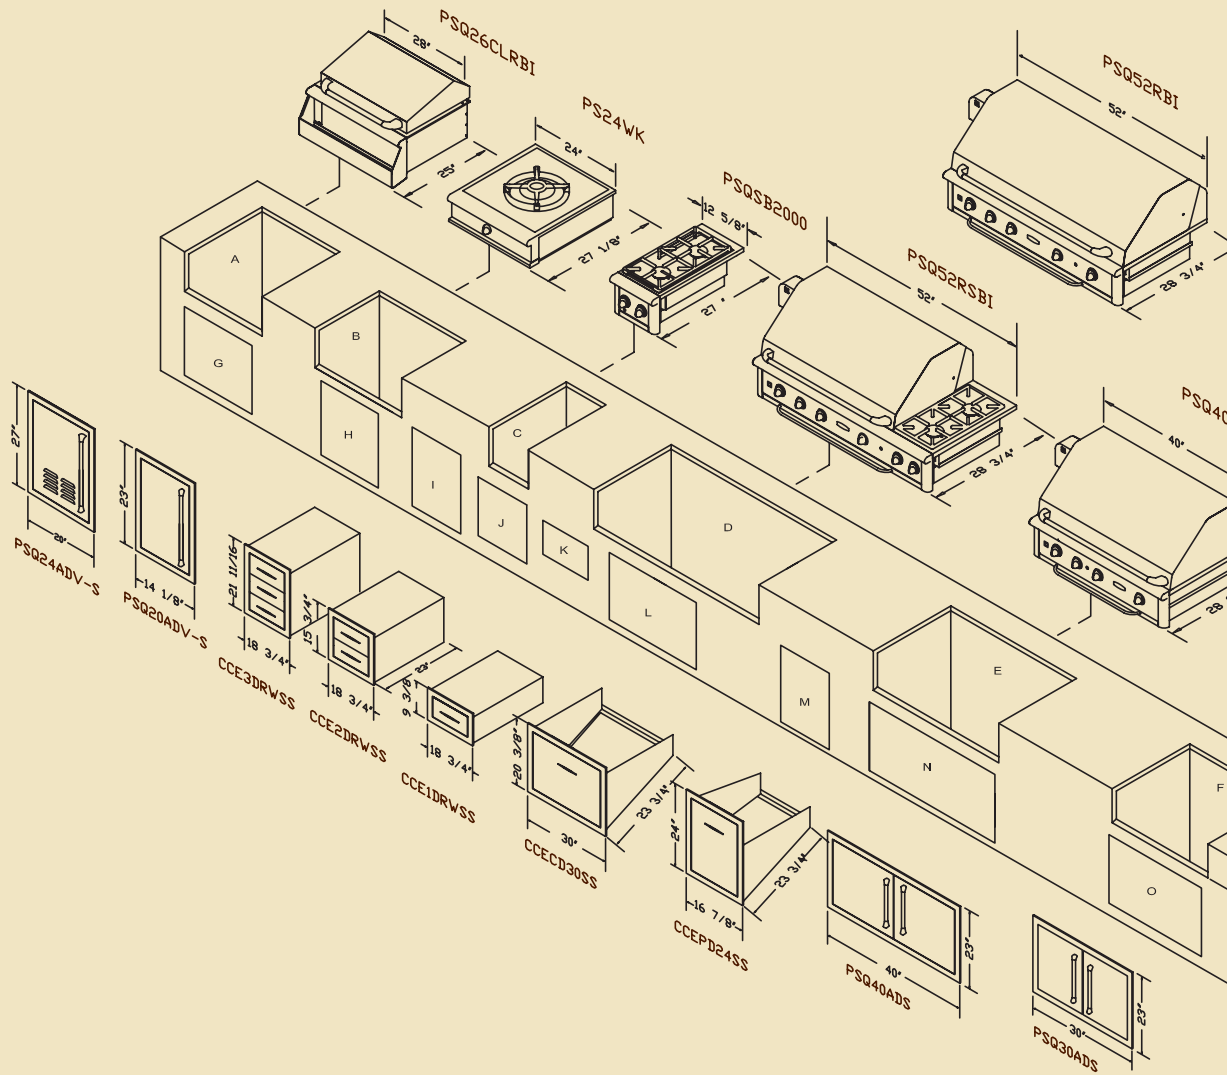

• Capital will produce non-rotisserie versions of the 30" grills only as special order items. Longer lead times will apply.

PSQ30RC Front

PSQ30RC Side

BUILT-IN DIMENSIONS

CUTOUT	A	B	C	D	E	F	G	H	I	J	K
HEIGHT	10"	7-1/2"	8-3/4"	8-3/4"	8-3/4"	8-3/4"	24-3/8"	20-3/8"	19"	13"	6-13/16"
WIDTH	26-3/4"	23"	11"	50-1/2"	38-1/2"	28-1/2"	17-3/8"	14-3/8"	16"	16"	16"
DEPTH	19-1/2"	23-1/8"	24-3/4"	24-3/4"	24-3/4"	24-3/4"	N/A	N/A	N/A	N/A	N/A