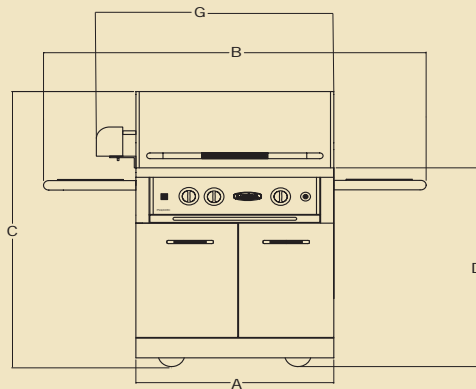

SPECIFICATIONS

CART MODEL		COOKING AREA IN SQ. IN	A	B	C
PSQ52RC	52" all-grill w/rotiss + 3 SS burners + 1 sear-zone + lights + cart	896	52	88	49
PSQ52RCSB	52" grill w/rotiss + 2 SS burners + 1 sear-zone + lights +side burners + cart	690	52	88	49
PSQ40RC	40" w/rotiss + 2 SS burners + 1 sear-zone + lights + cart	690	40	76	49
PSQ30ZRC	30" grill w/rotiss + 1 SS burner + 1 sear-zone + lights + cart	500	30	66	49
PSQ30RC	30" grill w/rotiss + 2 SS burners + lights + cart	500	30	66	49
PSQ30XRC	30" grill w/rotiss + 2 SS burners + lights + cart w/ single access door and 1 shelf	CALL FOR DETAILED SPECS: 1-866-402-4600			

BUILT IN MODEL		COOKING AREA IN SQ. IN	A	B	C
PSQ52RBI	52" built in all-grill w/rotiss + 3 SS burners + 1 sear-zone + lights	896	52	88	49
PSQ52RSBI	52" built in grill w/rotiss + 2 SS burners + 1 sear-zone + lights + side burners	690	52	88	49
PSQ40RBI	40" built in grill w/rotiss + 2 SS burners + 1 sear-zone + lights	690	40	76	49
PSQ30ZRBI	30" built in grill w/rotiss + 1 SS burner + 1 sear-zone + lights	500	30	66	49
PSQ30RBI	30" built in grill w/rotiss + 2 SS burners + lights	500	30	66	49

• Capital will produce non-rotisserie versions of the 30" grills only as special order items. Longer lead times will apply.

PSQ30RC Front