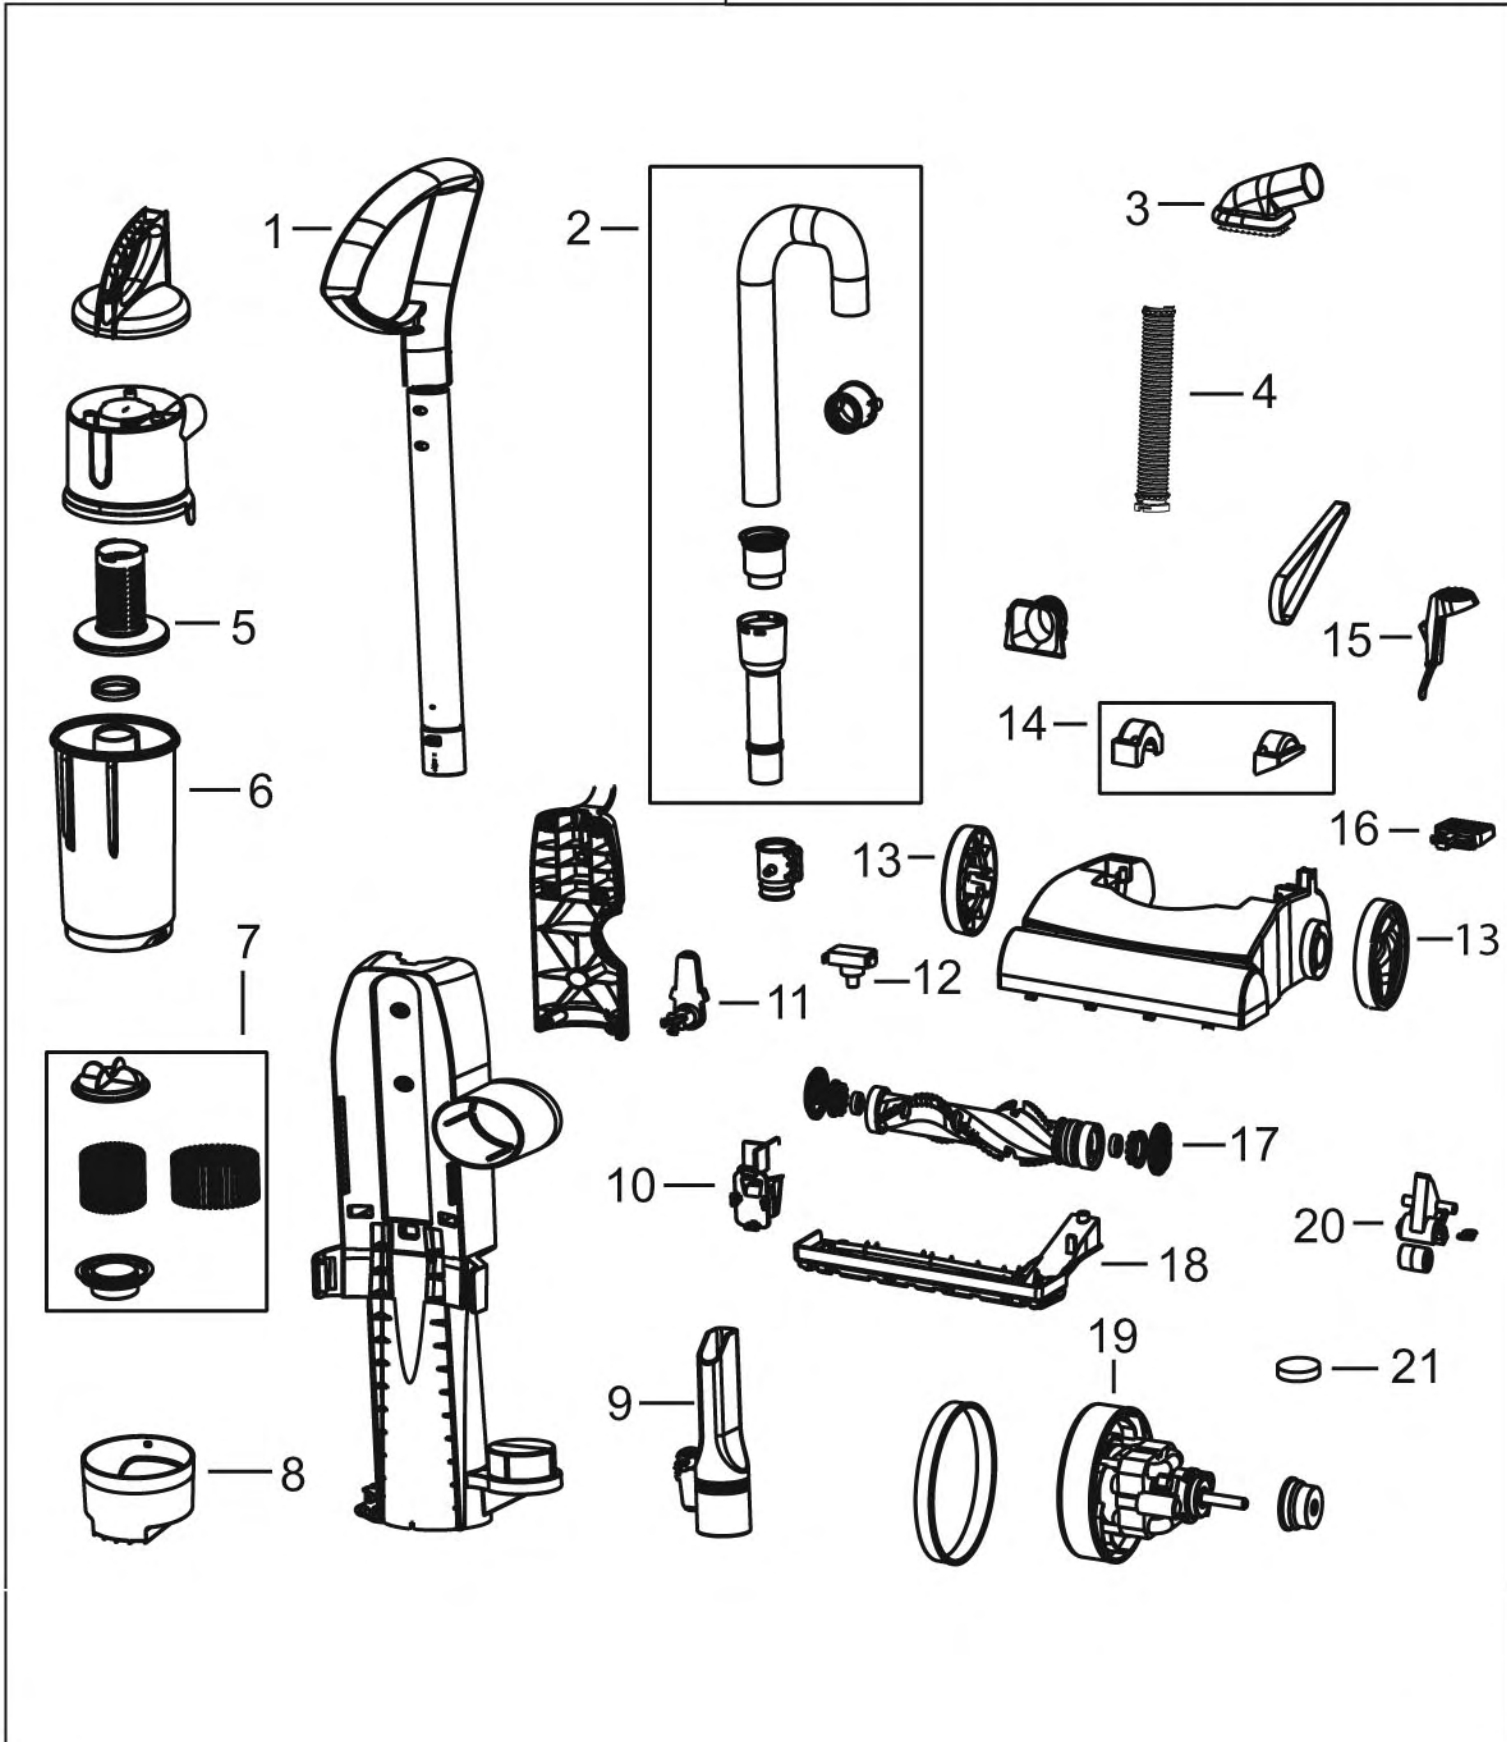

# Bissell 3120 Owner's Manual

[Shop genuine replacement parts for Bissell 3120](#)

[Find Your Bissell Vacuum Cleaner Parts - Select From 376 Models](#)

----- Manual continues below -----

Easy Vac Series

Models 3120, 3130, 31305, 31306

**Easy Vac Series**

Models 3130, 3120, 31305, 31306

KEY	PART NO	DESCRIPTION	KEY	PART NO	DESCRIPTION
xx	B-203-7034	Drive Belt			
xx	B-010-0292	User's Guide			
1	B-203-7047	Looped Handle - Marina Blue			
2	B-203-7020	Stretch Hose			
3	B-203-7033	Upholstery Brush			
4	B-203-7046	Foot Hose			
5	B-203-7024	Primary Separator w/Gasket - Marina Blue			
6	B-203-7021	Easy Empty Dirt Cup			
7	B-203-7023	Inner and Outer Circular Filters			
8	B-203-7022	Lower Tank			
9	B-203-7032	Crevice Tool			
11	B-203-7035	Quick Release/Upper Cord Wrap			
12	B-203-7045	Internal Power Switch			
13	B-203-7037	Rear Wheel			
14	B-203-7042	Left/Right Pivot Clamp			
15	B-203-7043	Detent Lever			
16	B-203-7044	Power Switch Pedal			
17	B-203-7029	Floor Brush			
18	B-203-7028	Nozzle Grd. w/Sqege & Frt. Whls			
19	B-203-7039	Motor			
20	B-203-7030	Roller Lifter Assy.			
21	B-203-7031	Pre-Motor Filter			