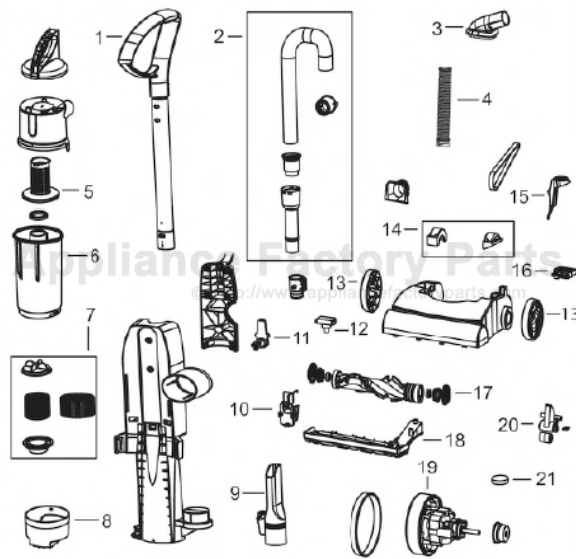

# Bissell 3120 Owner's Manual

[Shop genuine replacement parts for Bissell 3120](#)

[Find Your Bissell Vacuum Cleaner Parts - Select From 376 Models](#)

----- Manual continues below -----

Easy Vac Series

Models 3120, 3130, 31305, 31306

**Easy Vac Series**

Models 3130, 3120, 31305, 31306

KEY	PART NO	DESCRIPTION	KEY	PART NO	DESCRIPTION
xx	B-203-7034	Drive Belt			
xx	B-010-0292	User's Guide			
1	B-203-7047	Looped Handle - Marina Blue			
2	B-203-7020	Stretch Hose			
3	B-203-7033	Upholstery Brush			
4	B-203-7046	Foot Hose			
5	B-203-7024	Primary Separator w/Gasket - Marina Blue			
6	B-203-7021	Easy Empty Dirt Cup			
7	B-203-7023	Inner and Outer Circular Filters			
8	B-203-7022	Lower Tank			
9	B-203-7032	Crevice Tool			
11	B-203-7035	Quick Release/Upper Cord Wrap			
12	B-203-7045	Internal Power Switch			
13	B-203-7037	Rear Wheel			
14	B-203-7042	Left/Right Pivot Clamp			
15	B-203-7043	Detent Lever			
16	B-203-7044	Power Switch Pedal			
17	B-203-7029	Floor Brush			
18	B-203-7028	Nozzle Grd. w/Sqege & Frt. Whls			
19	B-203-7039	Motor			
20	B-203-7030	Roller Lifter Assy.			
21	B-203-7031	Pre-Motor Filter			