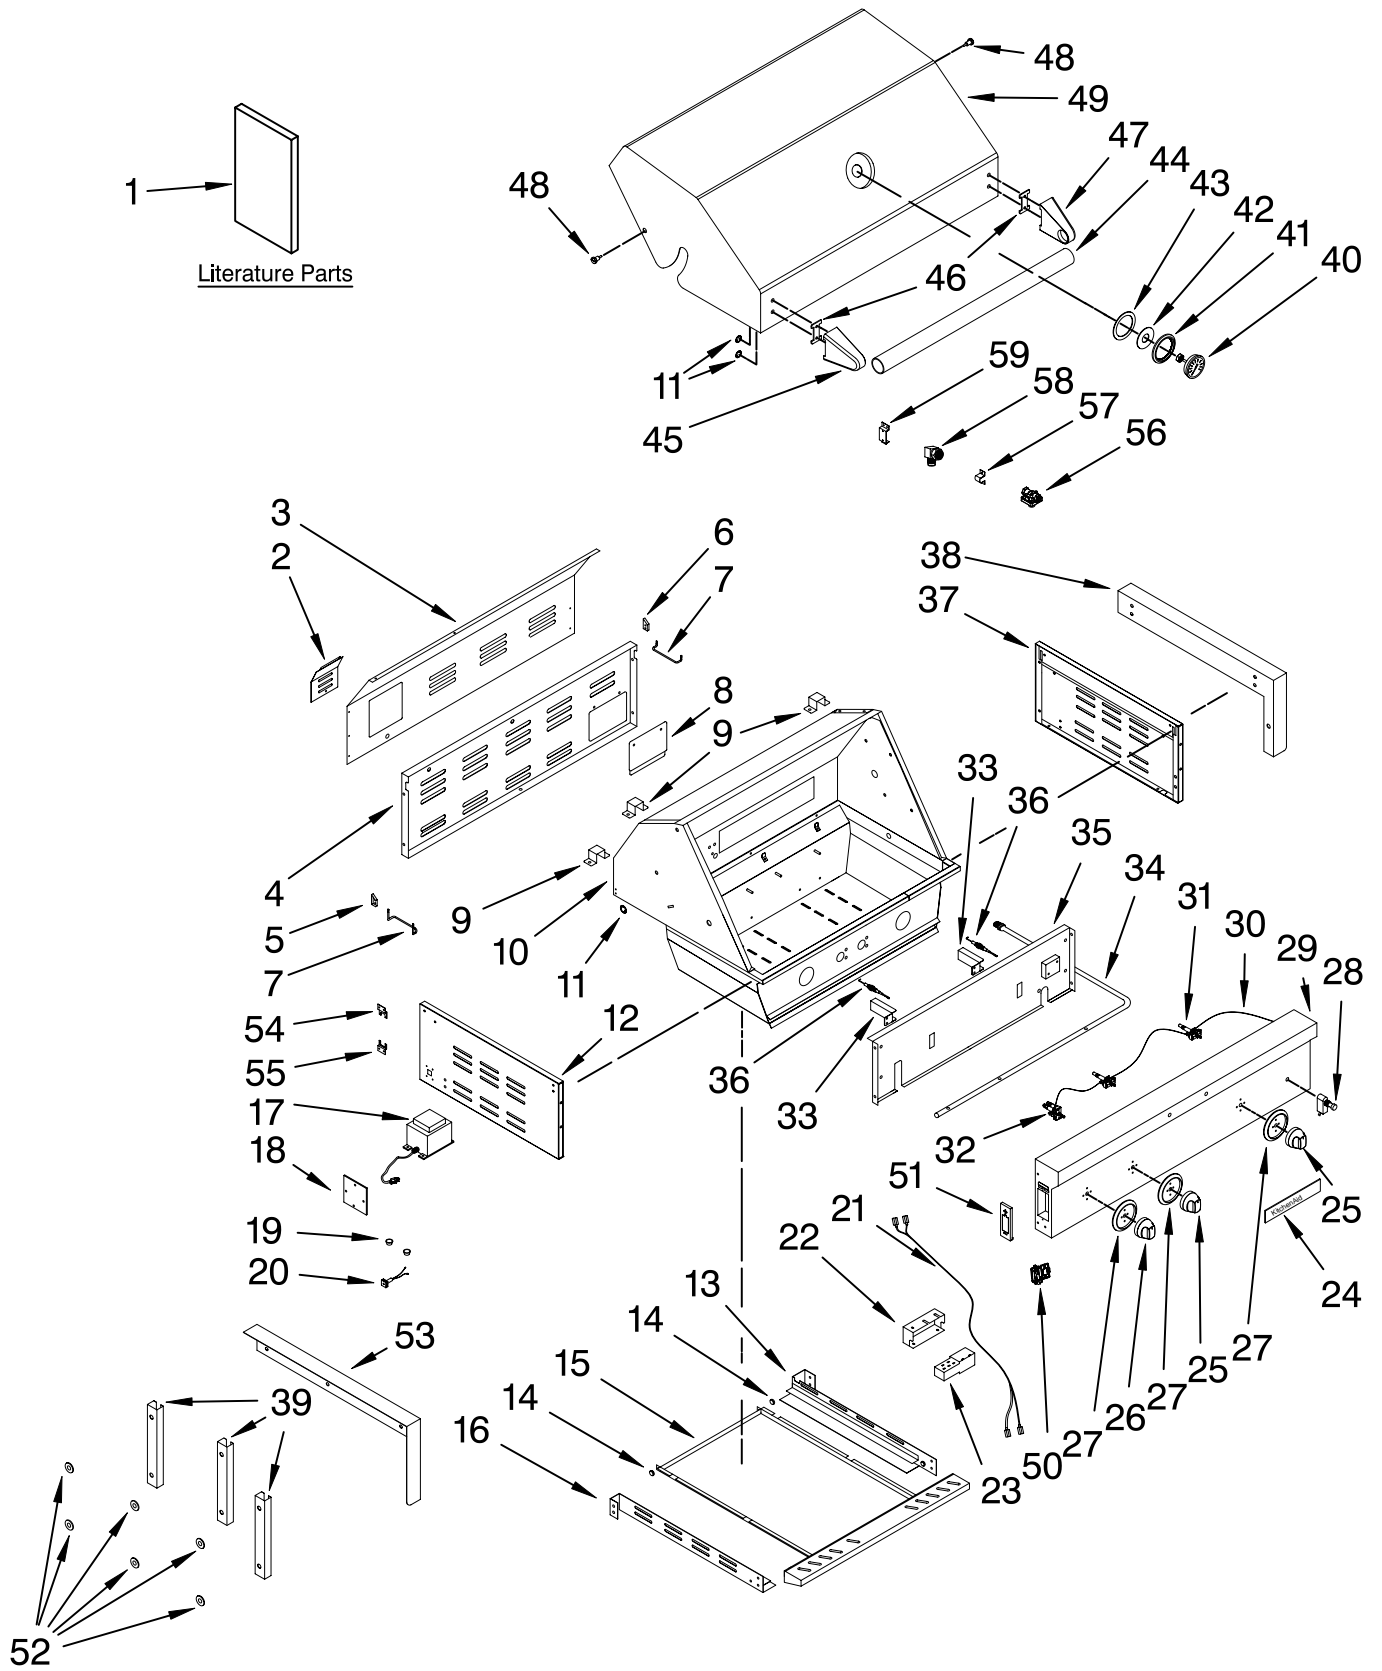

For Models: KBNS361TSS00, KBSS361TSS00
(Stainless Steel) (STLS w/Jacket)

FOR ORDERING INFORMATION REFER TO PARTS PRICE LIST

GRILL PARTS

For Models: KBNS361TSS00, KBSS361TSS00
(Stainless Steel) (STLS w/Jacket)

Illus. No.	Part No.	DESCRIPTION	Illus. No.	Part No.	DESCRIPTION	Illus. No.	Part No.	DESCRIPTION
1		Literature Parts	18	W10132690	Cover, Wire Terminal	38	W10132701	Flange (RT)
	W10110724	Use & Care Guide			Bushing	39	W10132697	Bracket, Flange
	W10110730	Conversion Instr. (LP to Natural)	19	W10132691	Plastic (#SB22)	40	W10128777	Thermometer
2	W10128619	Cover, Rear		W10132692	Plastic (#SB19)	41	W10128779	Bezel, Thermometer
3	W10133863	Panel, Rear	20	W10133869	Outlet,Transformer	42	W10128780	Insulator, Thermometer(Small)
4	W10133867	Panel, Access	21	W10133876	Harness, Wire Light	43	W10128782	Insulator, Thermometer(Large)
5	W10128634	Bracket, Panel Left	22	W10128664	Cover, Igniter	44	W10133877	Handle, Hood
6	W10128635	Bracket, Panel Right	23	W10281246	Igniter	45	W10128785	Endcap, Handle (Left)
7	W10128636	Bracket, Warming Rack	24	W10128751	Nameplate	46	W10128786	Spacer, Handle
8	W10128637	Cover, Access Panel	25	W10128753	Knob, Main Burner	47	W10128787	Endcap, Handle (Right)
9	W10128638	Clip, Wire	26	W10128756	Knob, Rear Burner	48	W10128788	Hinge, Lid
10	W10133868	Hood Assy	27	W10128759	Bezel, Knob	49	W10133878	Hood
11	W10128640	Hole Plug	28	W10128761	Switch, Light	50	W10128715	Box, Battery
12	W10132699	Panel, Side Left	29	W10136433	Panel, Control	51	W10128711	Cover, Battery Box
13	W10128644	Bracket, Grease Tray (Right)	30	W10128763	Harness, Wire Control	52	W10132698	Washer
14	W10128655	Roller, Drip Tray	31	W10128764	Valve, Main Brnr	53	W10132696	Flange (LF)
15	W10133870	Drip Tray Assy (Includes Rollers)	32	W10128766	Valve, Rear Brnr	54	W10132694	Brkt,Trnsfrmr(Top)
16	W10128657	Bracket, Grease Tray (Left)	33	W10128767	Igniter, Main Gas	55	W10132695	Brkt,Trnsfrmr(Btm)
17	W10128669	Transformer	34	W10133871	Manifold	56	W10132702	Regulator (NG)
			35	W10133873	Baffle, Front	57	W10128747	Fixture,Manifold
			36		Electrode	58	W10128748	Connector (Brass)
				W10128770	Main Burner	59	W10128749	Base, Manifold
				W10133874	Main Burner			Fixture
				W10133875	Main Burner			
			37	W10132700	Side Panel, Right			

FOR ORDERING INFORMATION REFER TO PARTS PRICE LIST