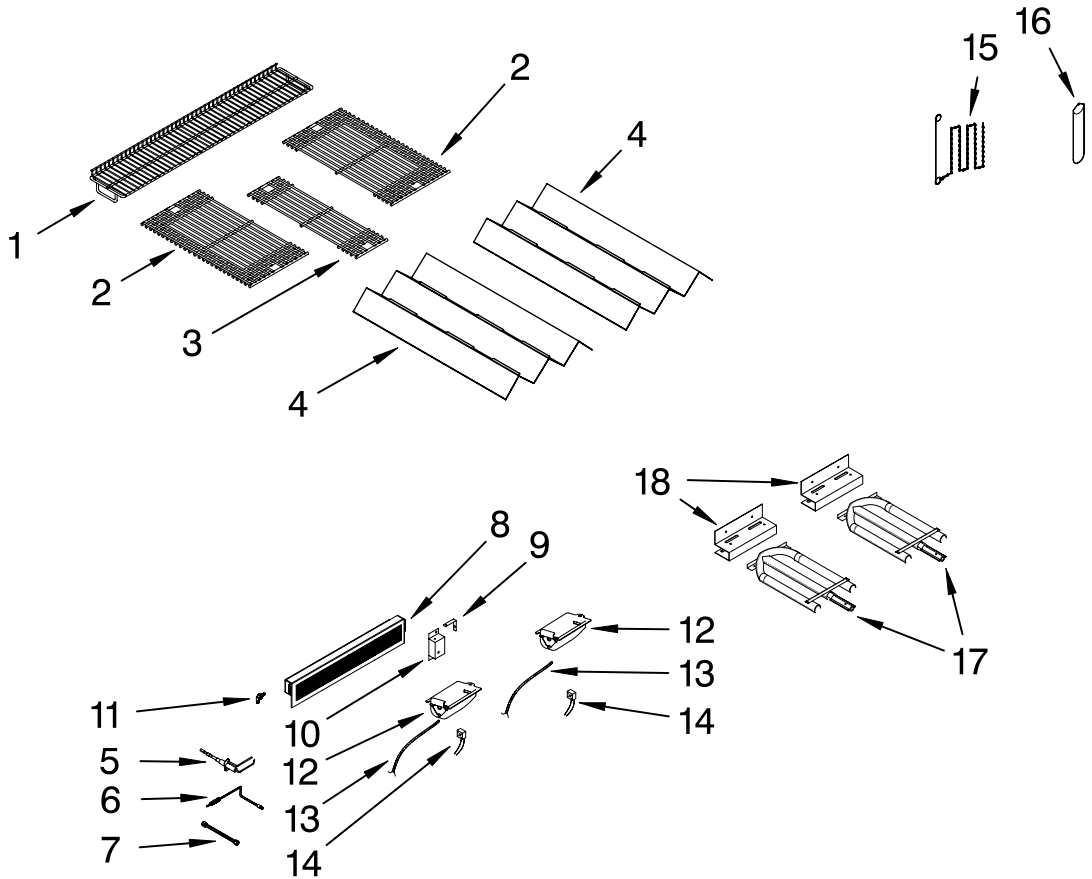

BURNERS, GRATES, AND LIGHTS PARTS

For Models: KBNS361TSS00, KBSS361TSS00
(Stainless Steel) (STLS w/Jacket)

Illus. No.	Part No.	DESCRIPTION
1	W10133859	Rack, Warming
2	W10133860	Rack, Large
3	W10133862	Rack, Small
4	W10128618	Plate, Sear
5	W10128621	Electrode, Rear
6	W10128622	Thermocouple, Rear Burner
7	W10128623	Flex Tube, Rear Burner
8	W10133864	Burner, Rear
9	W10128625	Bracket, Rear Thermocouple
10	W10128626	Cover, Rear Thermocouple
11	W10128627	Orifice, Rear Burner
12	W10128628	Light, Grill
13	W10133866	Light, Grill(Set)
14	W10133865	Socket, Light
15	W10128704	Rod, Lighting
16	W10128703	Bag, Lighting Rod
17	W10128775	Burner, Main
18	W10128776	Bracket, Main Brnr

FOR ORDERING INFORMATION REFER TO PARTS PRICE LIST