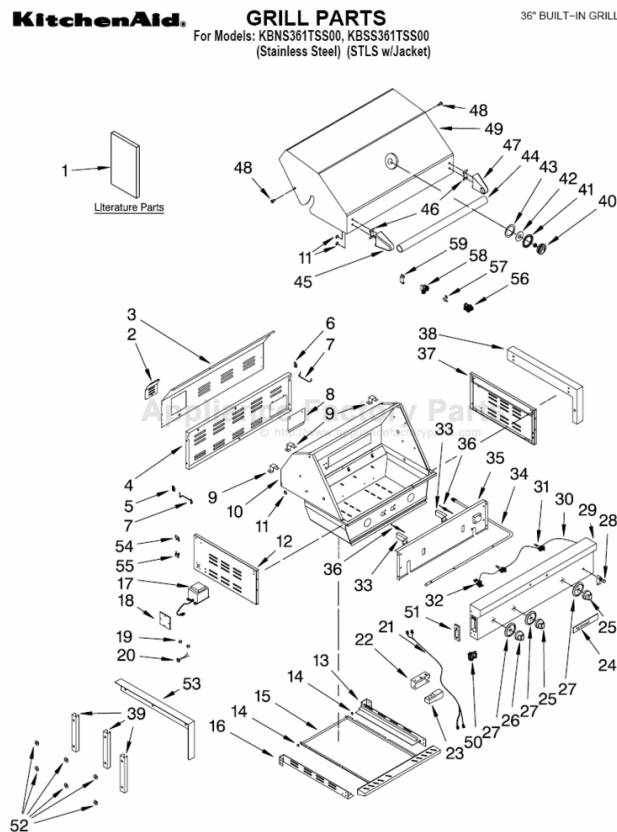

[Find Your KITCHENAID Grill Parts - Select From 200 Models](#)

----- Manual continues below -----