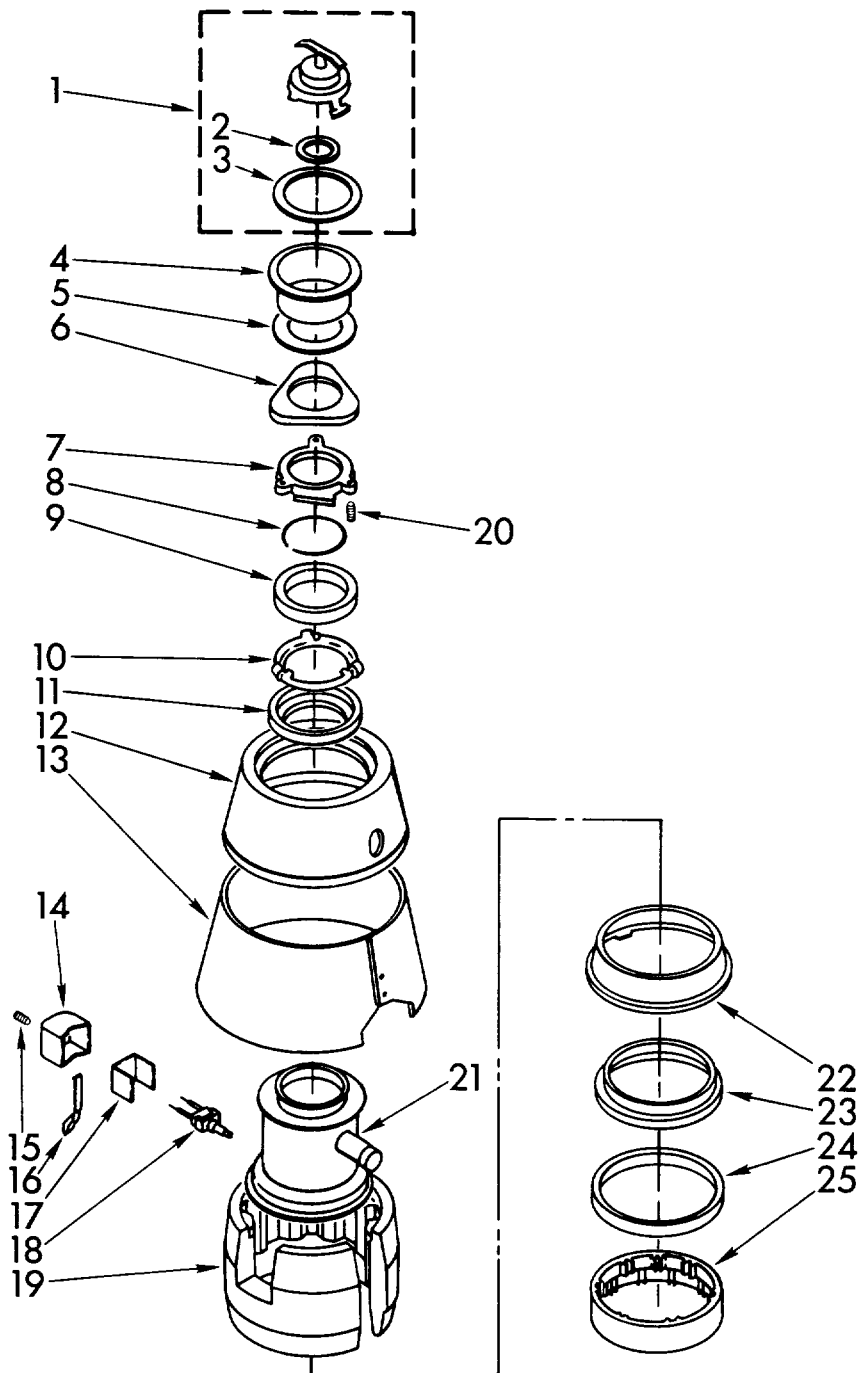

PARTS LIST FOR

KitchenAid

DISPOSER

**MODEL
KBDS250S1**

UPPER HOUSING AND FLANGE PARTS

4-89 Printed in U.S.A.

KitchenAid INC.

ST. JOSEPH, MI 49085

© 1989 KITCHENAID, INC.

Part No. 4211489

1	4211409	Lock Stopper Assembly
2	4211355	Gasket, Stopper (Inner)
3	4211410	Gasket, Stopper (Outer)
4	4211301	Flange, Strainer
5	4211302	Gasket, Strainer
6	4211303	Flange, Backup
7	4211304	Flange, Mounting
8	4211306	Ring, Retainer
9	4211411	Gasket, Mounting
10	4211308	Flange, Body
11	4211359	Gasket, Body
12	4211443	Shell Assembly, Trim (Top)
13	4211413	Band Assembly, Trim
14	4211417	Cover, Switch
15	4211418	Screw, Tapping (Switch Cover)
16	4211419	Bracket, Wire Cover
17	4211416	Insulation, Switch Cover
18	4211415	Switch, Push Button
19	4211420	Insulation, Top
20	4211305	Screw, Backup (3)
21	4211414	Container, Body Assembly (Includes Sound Insulation)
22	4211421	Body, Lower
23	4211365	Gasket, Shredder
24	4211366	Insulation, Sound
25	4211367	Shredder, Stationary

Following Parts Not Illustrated

LIT4211451	Guide, Use And Care
LIT4211452	Instructions, Installation
LIT4211489	Repair Parts List