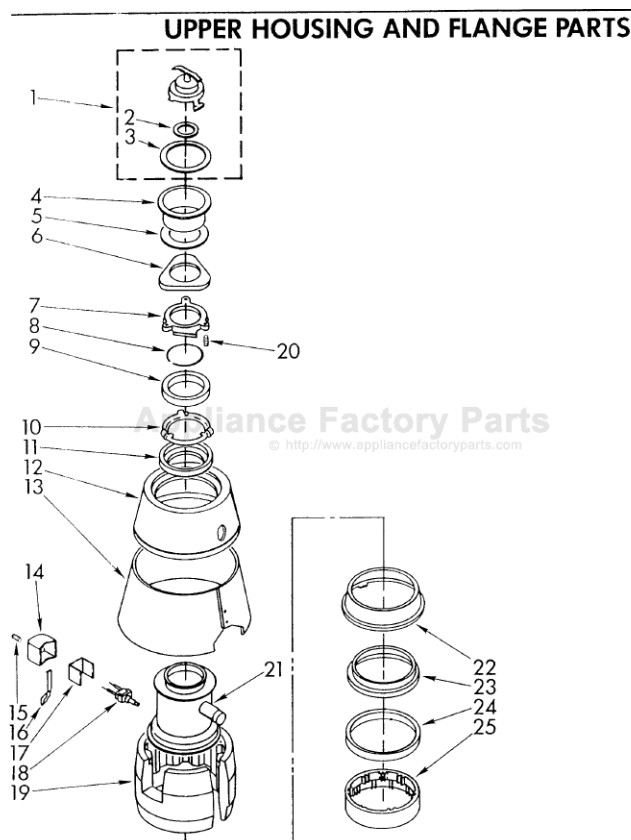

KITCHENAID KBDS250S1 Owner's Manual

[Shop genuine replacement parts for KITCHENAID
KBDS250S1](#)

[Find Your KITCHENAID Disposal Parts - Select From 75 Models](#)

----- Manual continues below -----