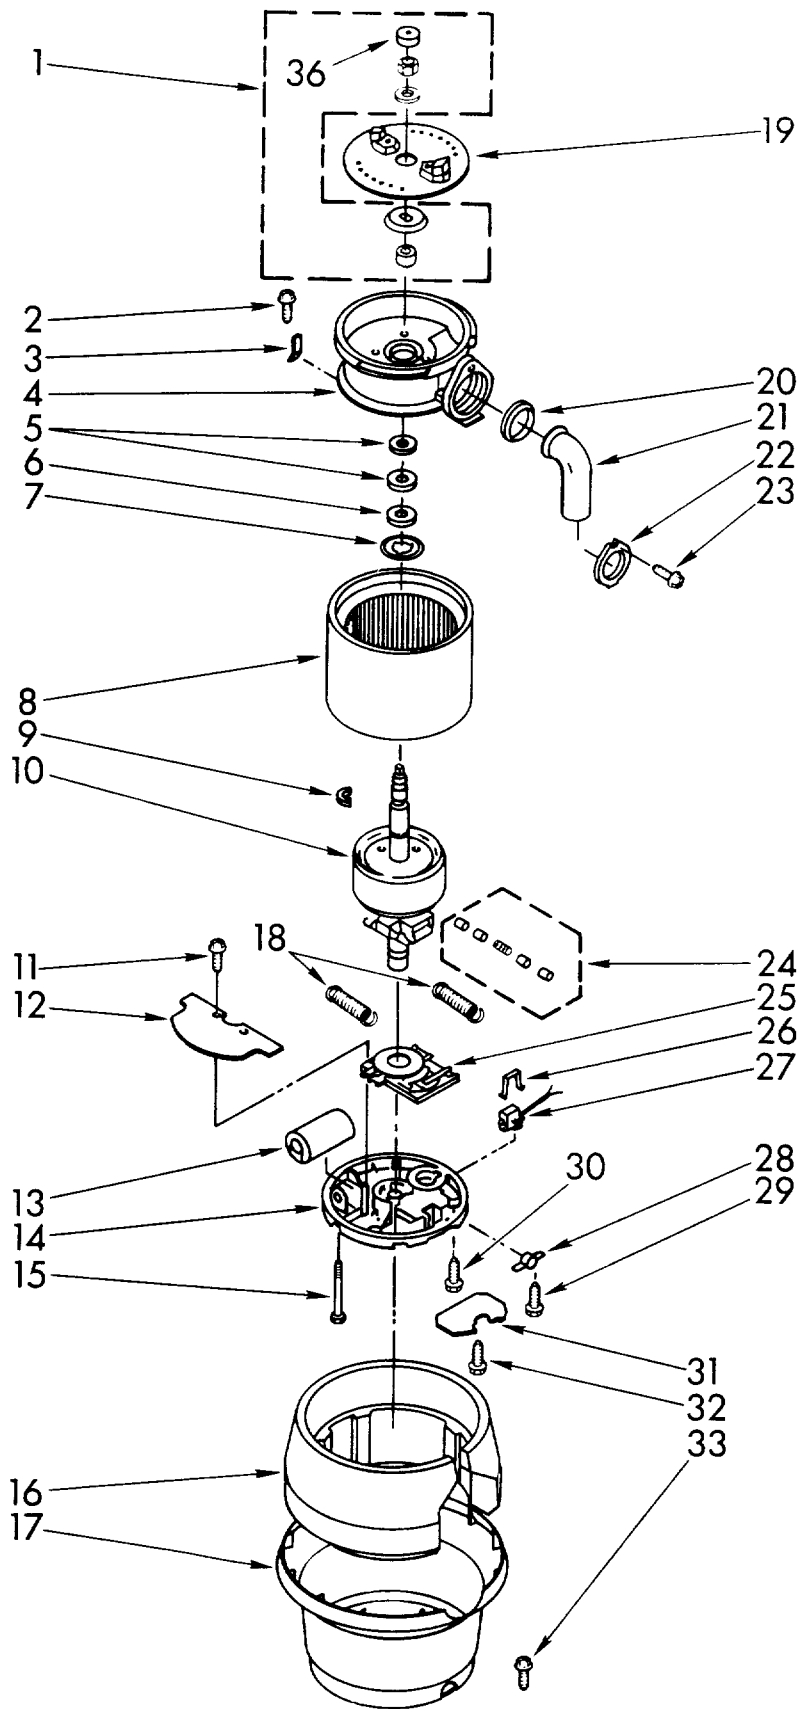

1	4211409	Lock Stopper Assembly
2	4211355	Gasket, Stopper (Inner)
3	4211410	Gasket, Stopper (Outer)
4	4211301	Flange, Strainer
5	4211302	Gasket, Strainer
6	4211303	Flange, Backup
7	4211304	Flange, Mounting
8	4211306	Ring, Retainer
9	4211411	Gasket, Mounting
10	4211308	Flange, Body
11	4211359	Gasket, Body
12	4211443	Shell Assembly, Trim (Top)
13	4211413	Band Assembly, Trim
14	4211417	Cover, Switch
15	4211418	Screw, Tapping (Switch Cover)
16	4211419	Bracket, Wire Cover
17	4211416	Insulation, Switch Cover
18	4211415	Switch, Push Button
19	4211420	Insulation, Top
20	4211305	Screw, Backup (3)
21	4211414	Container, Body Assembly (Includes Sound Insulation)
22	4211421	Body, Lower
23	4211365	Gasket, Shredder
24	4211366	Insulation, Sound
25	4211367	Shredder, Stationary

Following Parts Not Illustrated

LIT4211451	Guide, Use And Care
LIT4211452	Instructions, Installation
LIT4211489	Repair Parts List

LOWER HOUSING AND MOTOR PARTS

For Model: KBDS250S1