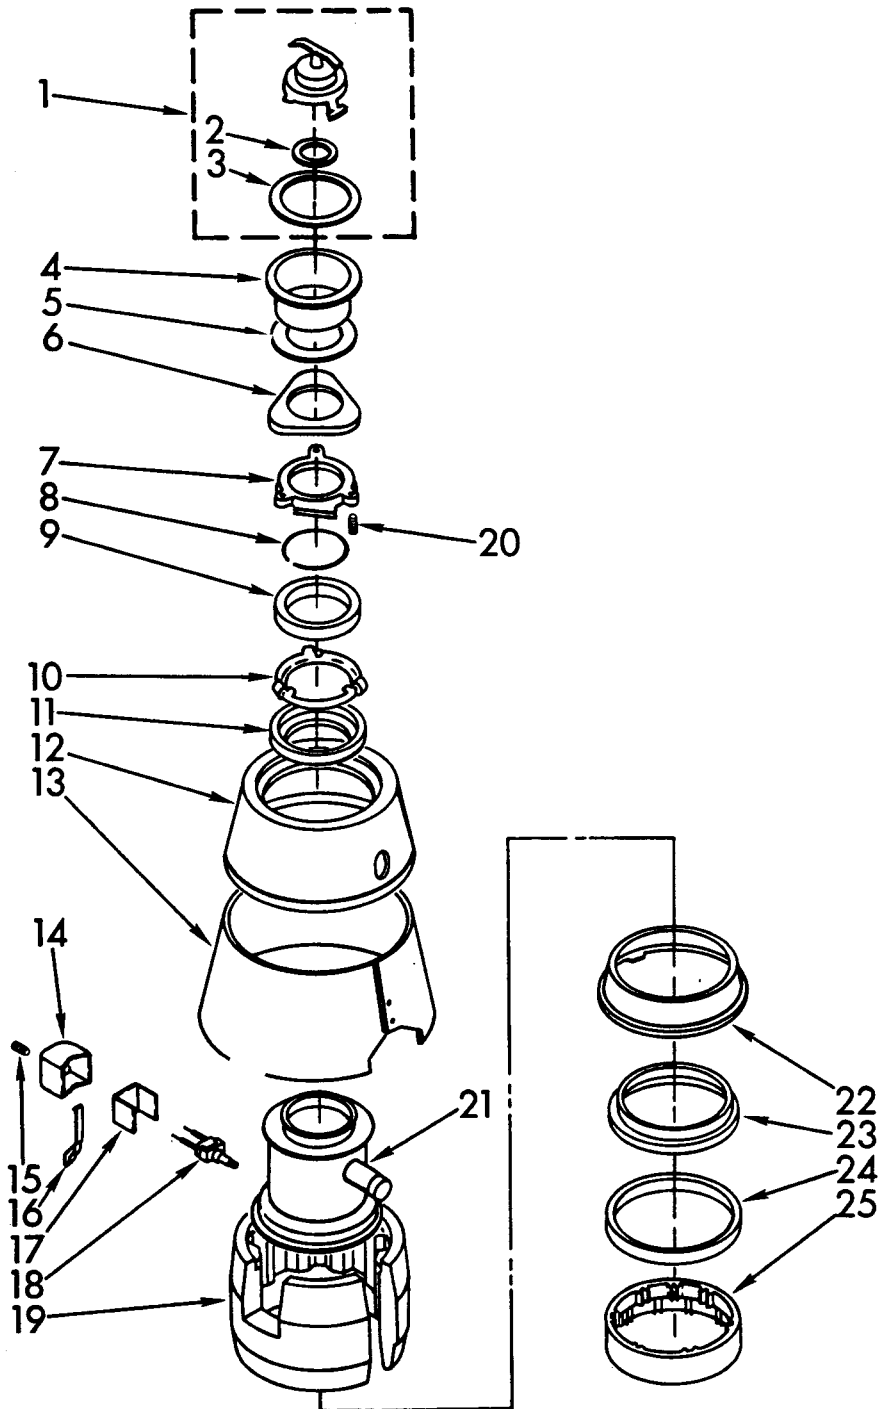

PARTS LIST FOR

KitchenAid®

DISPOSER

**MODEL
KBDS250V1**

UPPER HOUSING AND FLANGE PARTS

1-92 Printed in U.S.A.

KitchenAid

ST. JOSEPH, MI 49085

©1992 KITCHENAID

Part No. 4211525 Rev. A

1	4211409	Lock Stopper Assembly
2	4211355	Gasket, Stopper (Inner)
3	4211410	Gasket, Stopper (Outer)
4	4211301	Flange, Strainer
5	4211302	Gasket, Strainer
6	4211303	Flange, Backup
7	4211304	Flange, Mounting
8	4211306	Ring, Retainer
9	4211411	Gasket, Mounting
10	4211308	Flange, Body
11	4211359	Gasket, Body
12	4211443	Shell Assembly, Trim (Top)
13	4211413	Band Assembly, Trim
14	4211417	Cover, Switch
15	4211418	Screw, Tapping (Switch Cover)
16	4211419	Bracket, Wire Cover
17	4211416	Insulation, Switch Cover
18	4211415	Switch, Push Button
19	4211420	Insulation, Top
20	4211305	Screw, Backup (3)
21	4211414	Container, Body Assembly (Includes Sound Insulation)
22	4211421	Body, Lower
23	4211365	Gasket, Shredder
24	4211366	Insulation, Sound
25	4211367	Shredder, Stationary

Following Parts Not Illustrated

LIT4211451	Guide, Use And Care
LIT4211452	Instructions, Installation
LIT4211525	Repair Parts List