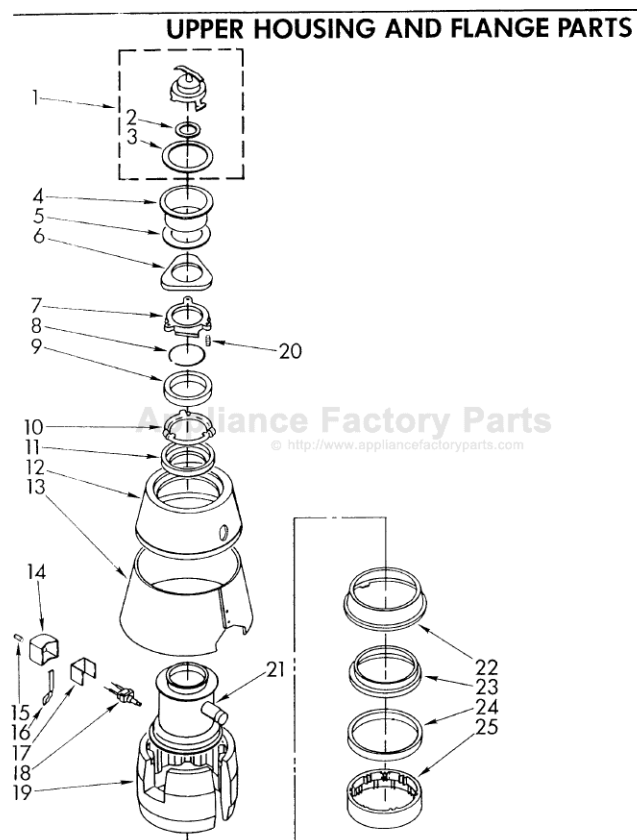

# KITCHENAID KBDS250V1 Owner's Manual

[Shop genuine replacement parts for KITCHENAID  
KBDS250V1](#)

[Find Your KITCHENAID Disposal Parts - Select From 75 Models](#)

----- Manual continues below -----

**PARTS LIST FOR**

Part No. 4211525 Rev. A

1	4211409	Lock Stopper Assembly
2	4211355	Gasket, Stopper (Inner)
3	4211410	Gasket, Stopper (Outer)
4	4211301	Flange, Strainer
5	4211302	Gasket, Strainer
6	4211303	Flange, Backup
7	4211304	Flange, Mounting
8	4211306	Ring, Retainer
9	4211411	Gasket, Mounting
10	4211308	Flange, Body
11	4211359	Gasket, Body
12	4211443	Shell Assembly, Trim (Top)
13	4211413	Band Assembly, Trim
14	4211417	Cover, Switch
15	4211418	Screw, Tapping (Switch Cover)
16	4211419	Bracket, Wire Cover
17	4211416	Insulation, Switch Cover
18	4211415	Switch, Push Button
19	4211420	Insulation, Top
20	4211305	Screw, Backup (3)
21	4211414	Container, Body Assembly (Includes Sound Insulation)
22	4211421	Body, Lower
23	4211365	Gasket, Shredder
24	4211366	Insulation, Sound
25	4211367	Shredder, Stationary